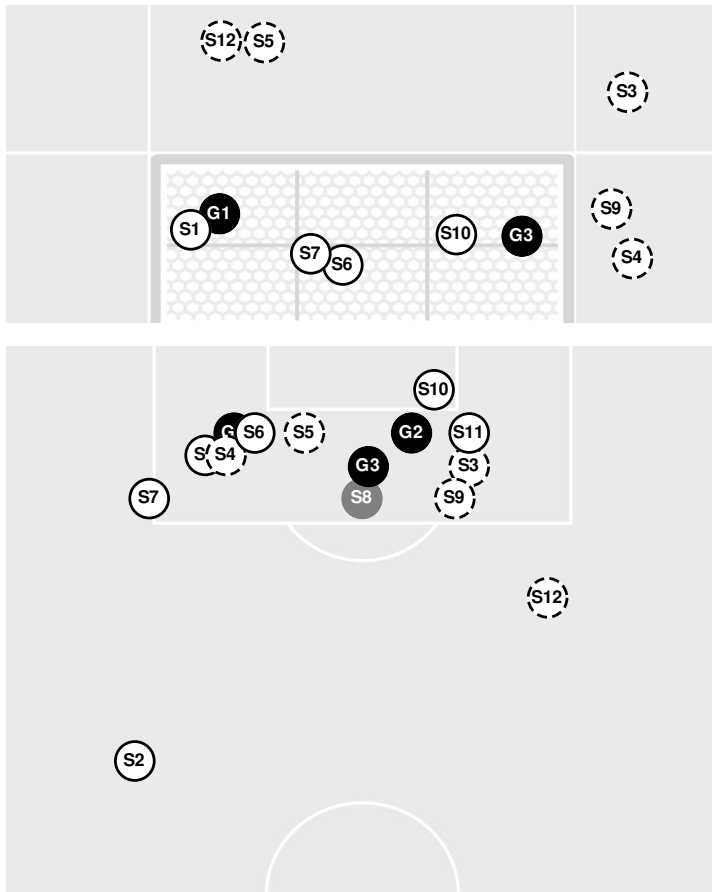

App State vs Clemson

8/31/2025 Historic Riggs Field
2025-26 Women's Soccer

Officials: Luis Reis, Joseph Vera, Jack Clouse, Jean Dehondt

		1st Half	2nd Half
Shots by Half Intervals	Tigers	8	7
	Mountaineers	2	4

Shot Chart

TIGERS