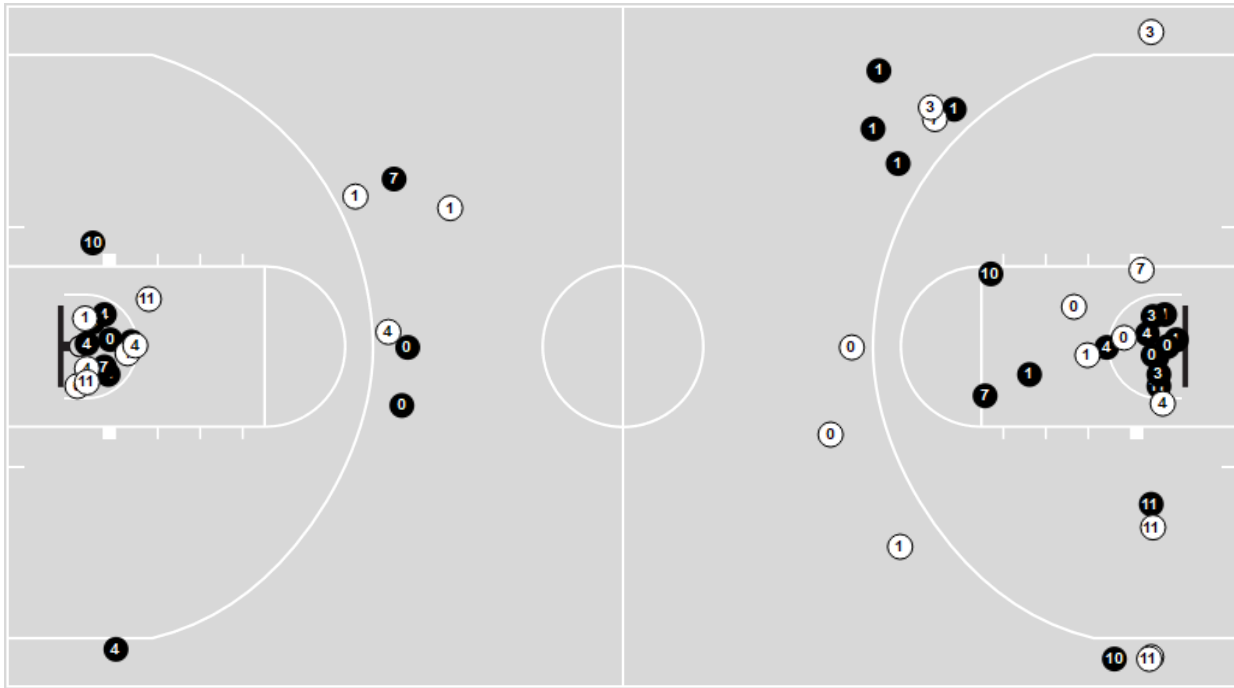

Players => All ; FG Types => All ; Results => All ;

Clemson

All Field Goals