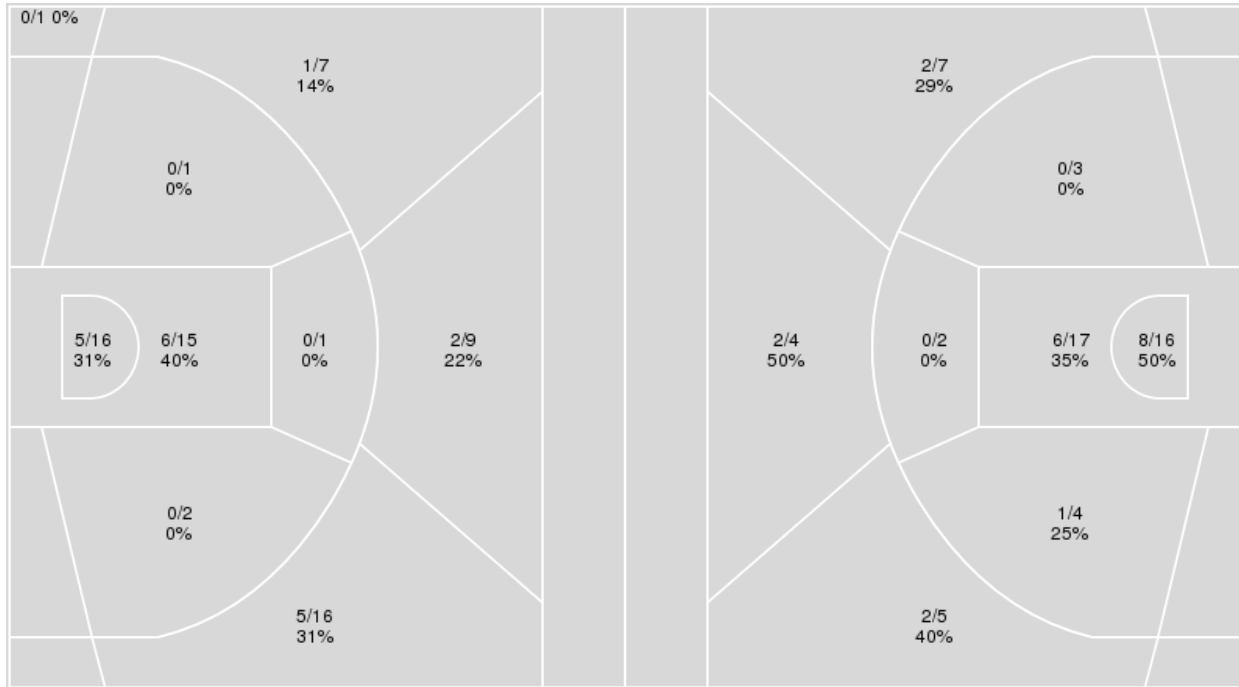

Syracuse at Clemson

01/26/25 Littlejohn Coliseum, Clemson
2024-25 Women's Basketball

Officials: Joseph Vaszily, Billy Smith, Talisa Green

{ Players => 1, 3, 5, 7, 10, 11, 12, 13, 14, 20, 22, 30, 31, 32; } FG
Types => All; Results => All;

{ Players => 1, 2, 3, 4, 5, 11, 14, 15, 17, 21, 22, 24, 34; } FG Types =>
All; Results => All;

Clemson

Syracuse

Clemson	M/A	%
Field Goals	19/68	28
2 Points	11/35	31
3 Points	8/33	24
Free Throws	9/12	75

Syracuse	M/A	%
Field Goals	21/58	36
2 Points	15/42	36
3 Points	6/16	38
Free Throws	19/22	86