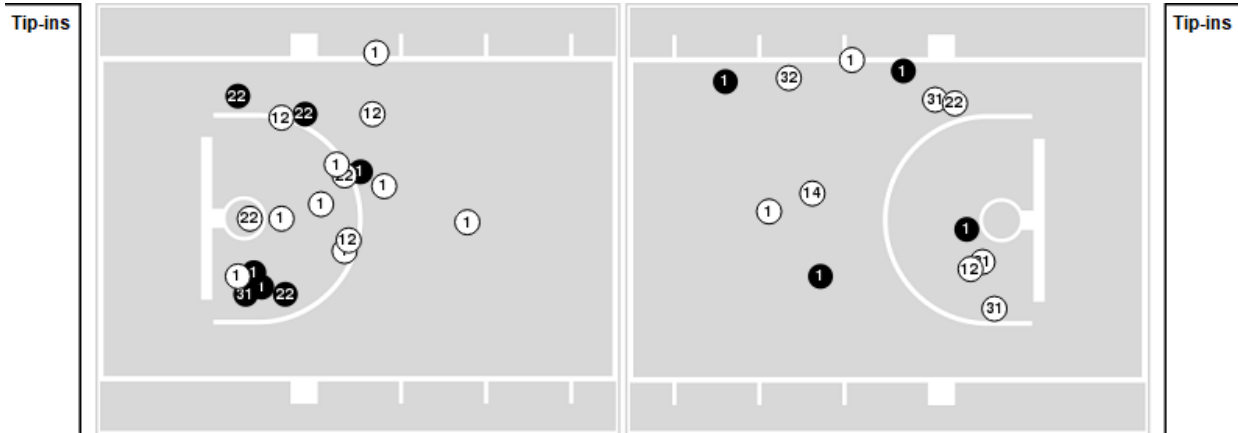

Blow Up Chart

● Made ○ Missed N - Player Number

Clemson	M/A	%
Field Goals	19/68	28
2 Points	11/35	31
3 Points	8/33	24
Free Throws	9/12	75

Clemson	M/A	%
Points in the Paint	22 (11 / 31)	35
Fast Break Points	7 (3/3)	100
Second Chance Points	10 (7/14)	50
Effective FG%	34