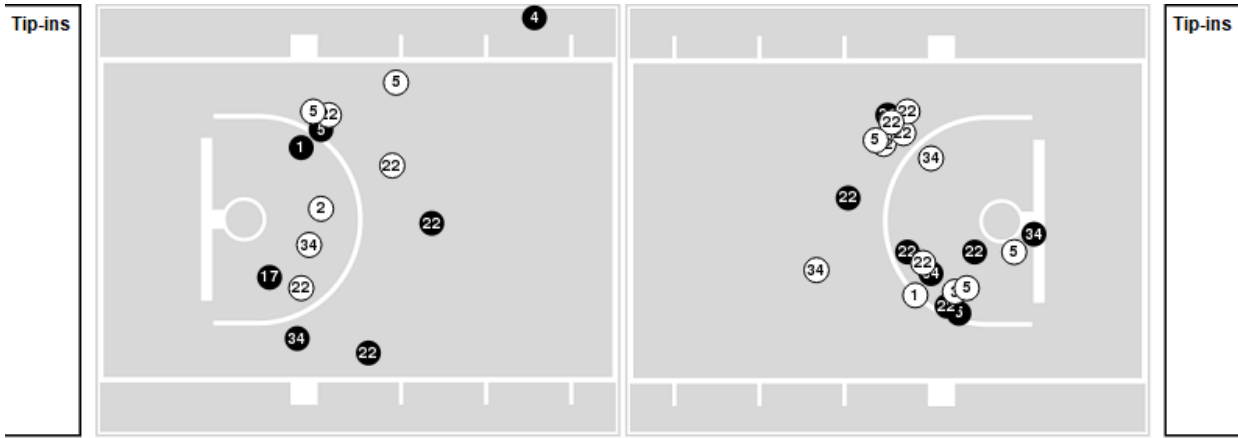

Blow Up Chart

● Made ○ Missed N - Player Number

Syracuse	M/A	%
Field Goals	21/58	36
2 Points	15/42	36
3 Points	6/16	38
Free Throws	19/22	86

Syracuse	M/A	%
Points in the Paint	28 (14 / 33)	42
Fast Break Points	2 (2/2)	100
Second Chance Points	9 (7/14)	50
Effective FG%	41