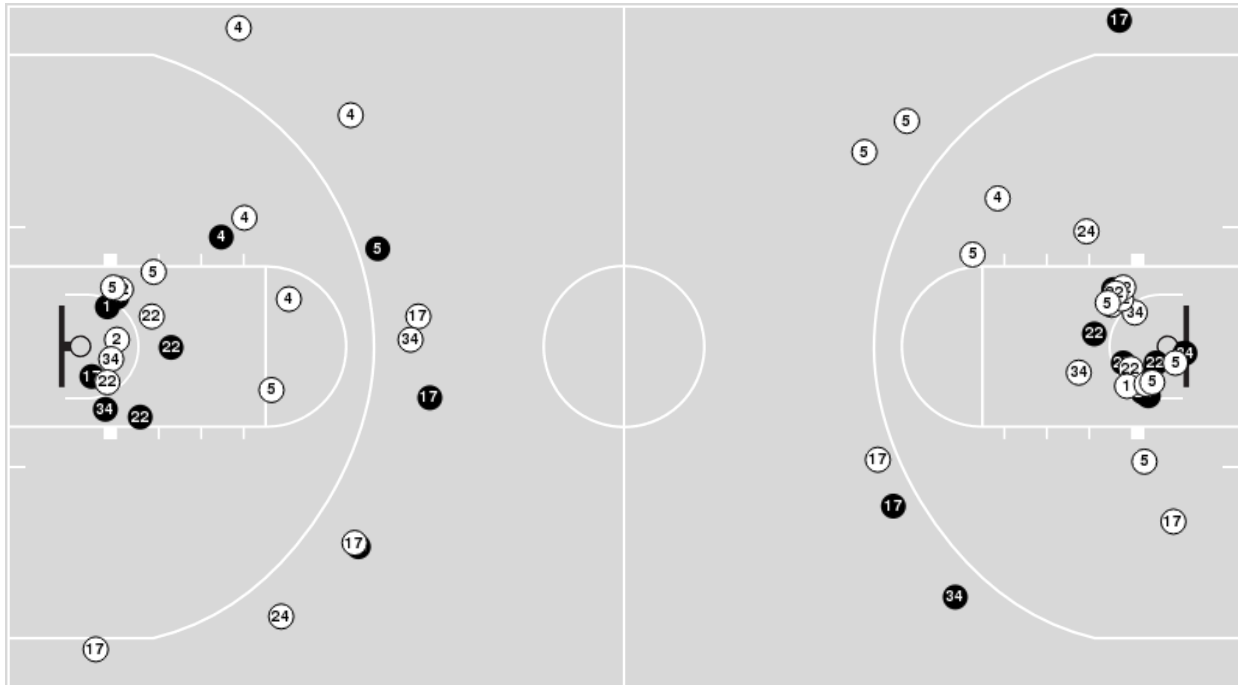

Players => 1, 2, 3, 4, 5, 11, 14, 15, 17, 21, 22, 24, 34 FG Types=>All Results=>All

Syracuse

All Field Goals