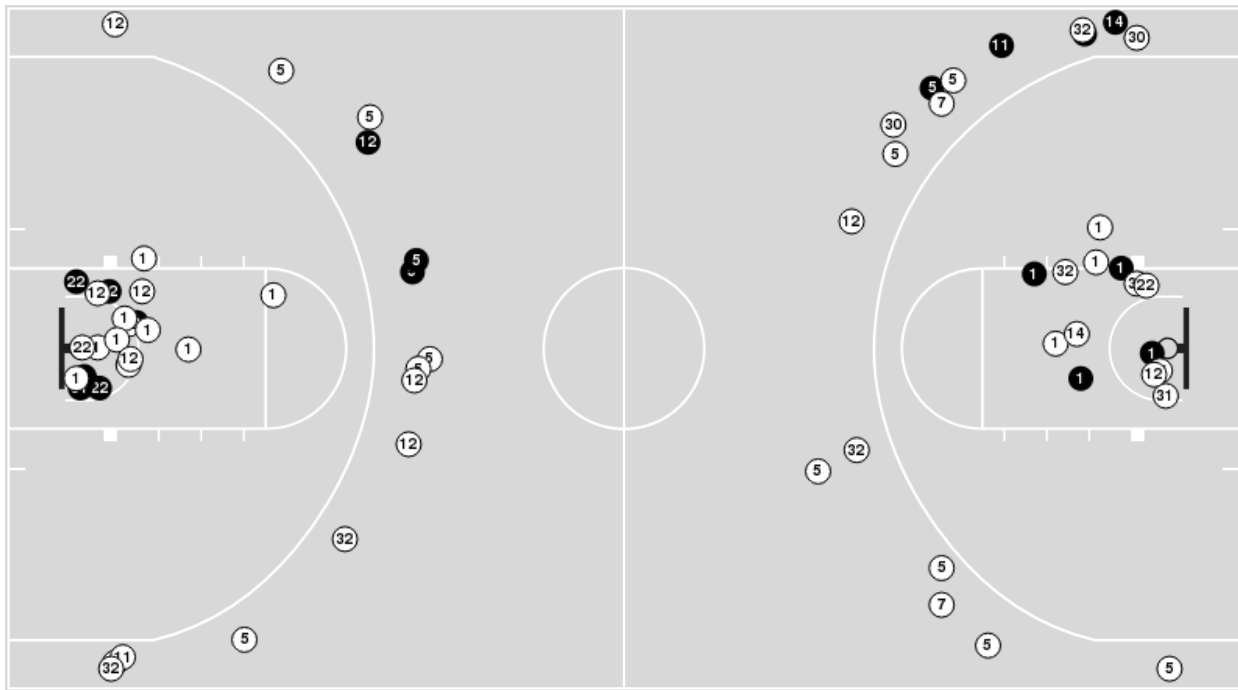

Syracuse at Clemson

01/26/25 Littlejohn Coliseum, Clemson
2024-25 Women's Basketball

Officials: Joseph Vaszily, Billy Smith, Talisa Green

Players => 1, 3, 5, 7, 10, 11, 12, 13, 14, 20, 22, 30, 31, 32 FG Types=>All Results=>All

Clemson

All Field Goals