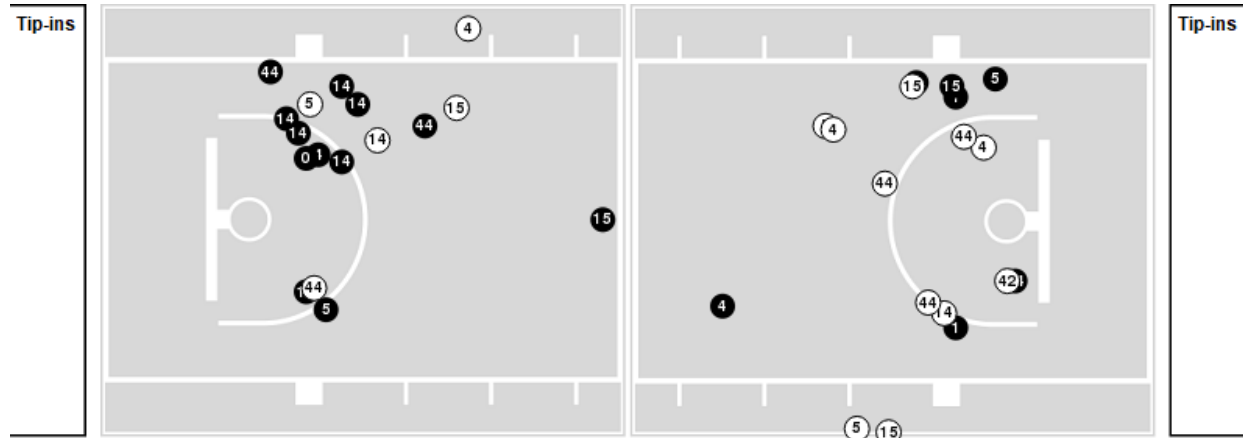

Blow Up Chart

● Made   ○ Missed   N - Player Number

Miami (FL)	M/A	%
Field Goals	23/58	40
2 Points	19/42	45
3 Points	4/16	25
Free Throws	11/14	79

Miami (FL)	M/A	%
Points in the Paint	38 (19 / 32)	59
Fast Break Points	10 (6/6)	100
Second Chance Points	9 (5/9)	56
Effective FG%	43