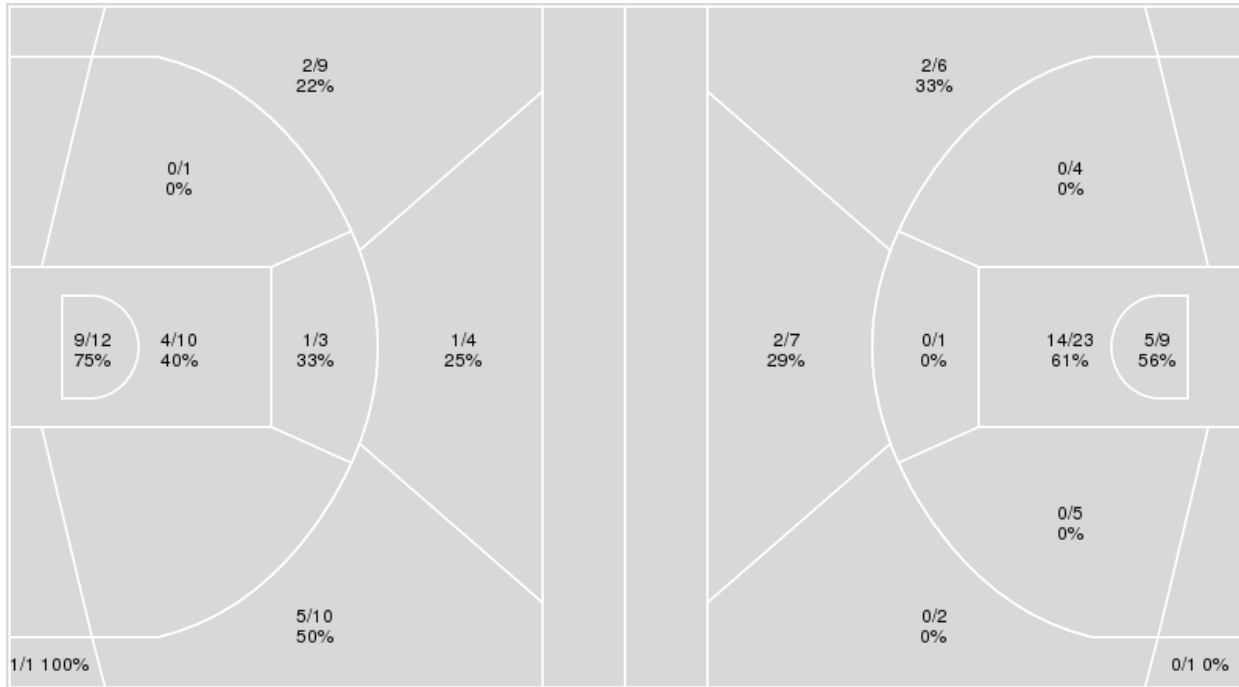

Miami (FL) at Clemson

01/23/25 Littlejohn Coliseum, Clemson
2024-25 Women's Basketball

Officials: Karen Preato, Carla Fountain, Julie Krommenhoek

{ Players => 1, 3, 5, 7, 10, 11, 12, 13, 14, 20, 22, 30, 31, 32; } FG
Types => All; Results => All;

{ Players => 0, 1, 4, 5, 8, 12, 13, 14, 15, 16, 21, 22, 42, 44, 54; } FG
Types => All; Results => All;

Clemson

Miami (FL)

Clemson	M/A	%
Field Goals	23/50	46
2 Points	14/26	54
3 Points	9/24	38
Free Throws	9/14	64

Miami (FL)	M/A	%
Field Goals	23/58	40
2 Points	19/42	45
3 Points	4/16	25
Free Throws	11/14	79