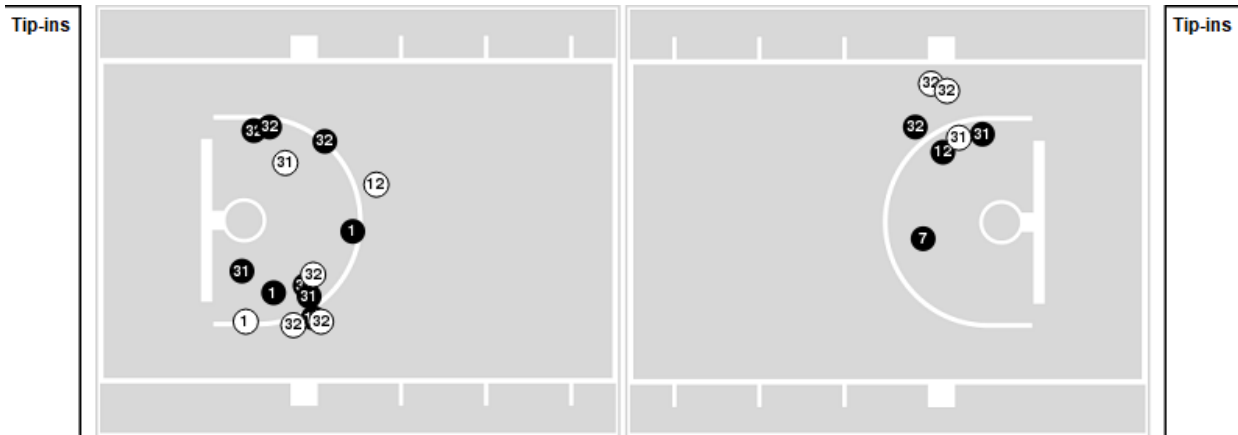

Blow Up Chart

● Made   ○ Missed   N - Player Number

Clemson	M/A	%
Field Goals	23/50	46
2 Points	14/26	54
3 Points	9/24	38
Free Throws	9/14	64

Clemson	M/A	%
Points in the Paint	26 (13 / 22)	59
Fast Break Points	2 (1/1)	100
Second Chance Points	8 (4/11)	36
Effective FG%	55