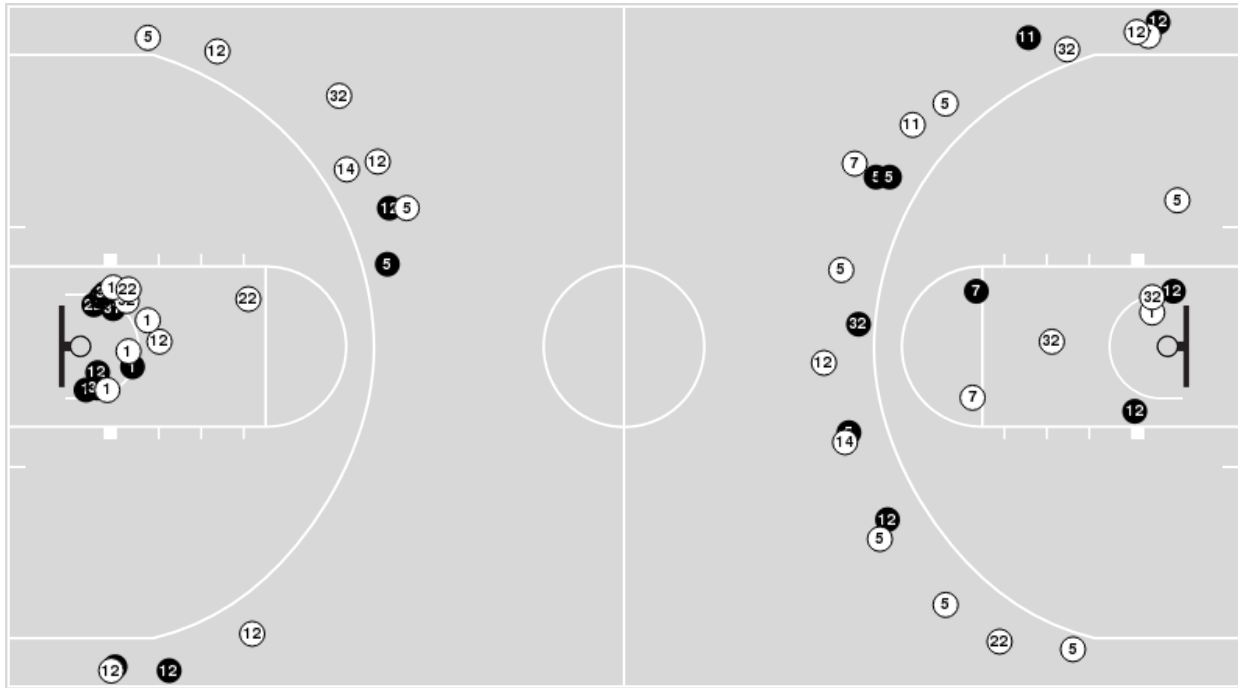

Virginia at Clemson

01/09/25 Littlejohn Coliseum, Clemson
2024-25 Women's Basketball

Officials: Cameron Inouye, Jules Gallien, Kevin Sparrock

Players => 1, 3, 5, 7, 10, 11, 12, 13, 14, 20, 22, 30, 31, 32FG Types=>AllResults=>All

Clemson

All Field Goals