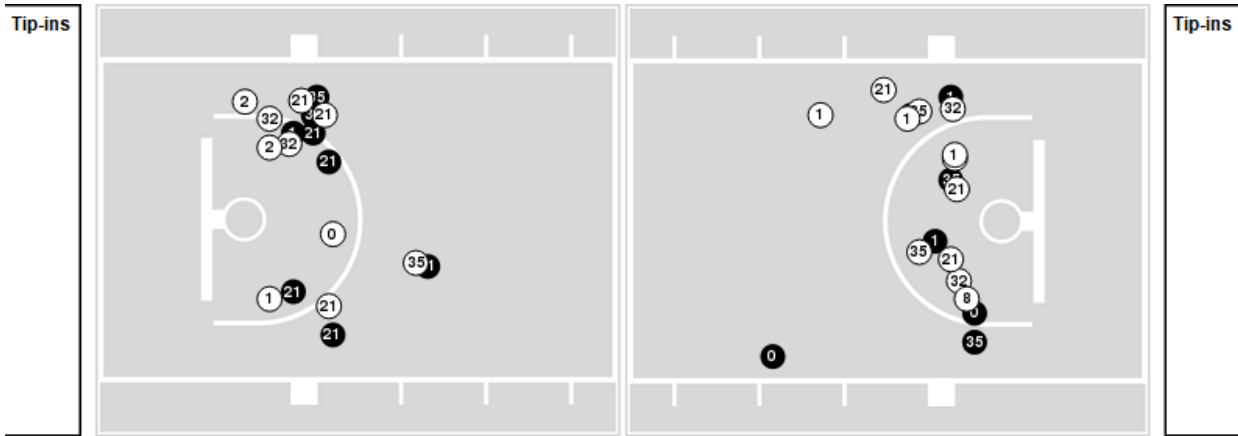

Blow Up Chart

● Made   ○ Missed   N - Player Number

Virginia	M/A	%
Field Goals	24/57	42
2 Points	17/40	42
3 Points	7/17	41
Free Throws	12/14	86

Virginia	M/A	%
Points in the Paint	30 (15 / 37)	41
Fast Break Points	11 (5/5)	100
Second Chance Points	5 (2/7)	29
Effective FG%	48