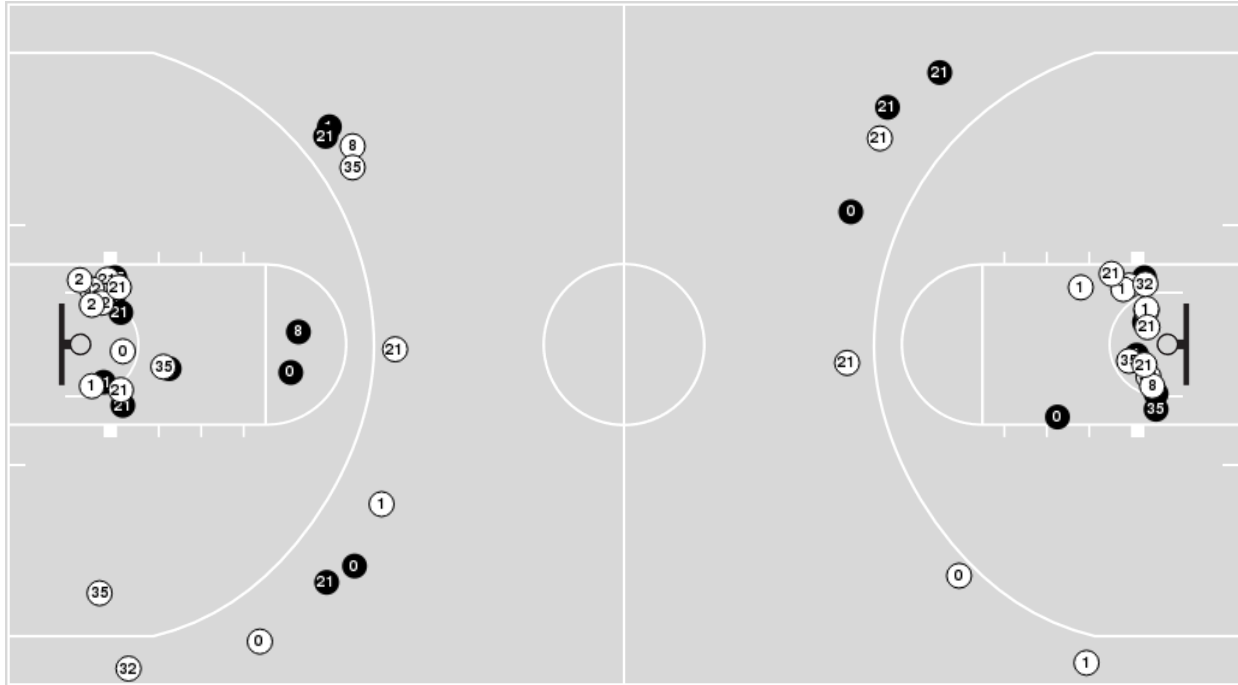

Virginia at Clemson

01/09/25 Littlejohn Coliseum, Clemson
2024-25 Women's Basketball

Officials: Cameron Inouye, Jules Gallien, Kevin Sparrock

Players => 0, 1, 2, 4, 5, 7, 8, 10, 12, 21, 23, 32, 35, 41FG Types=>AllResults=>All

Virginia

All Field Goals