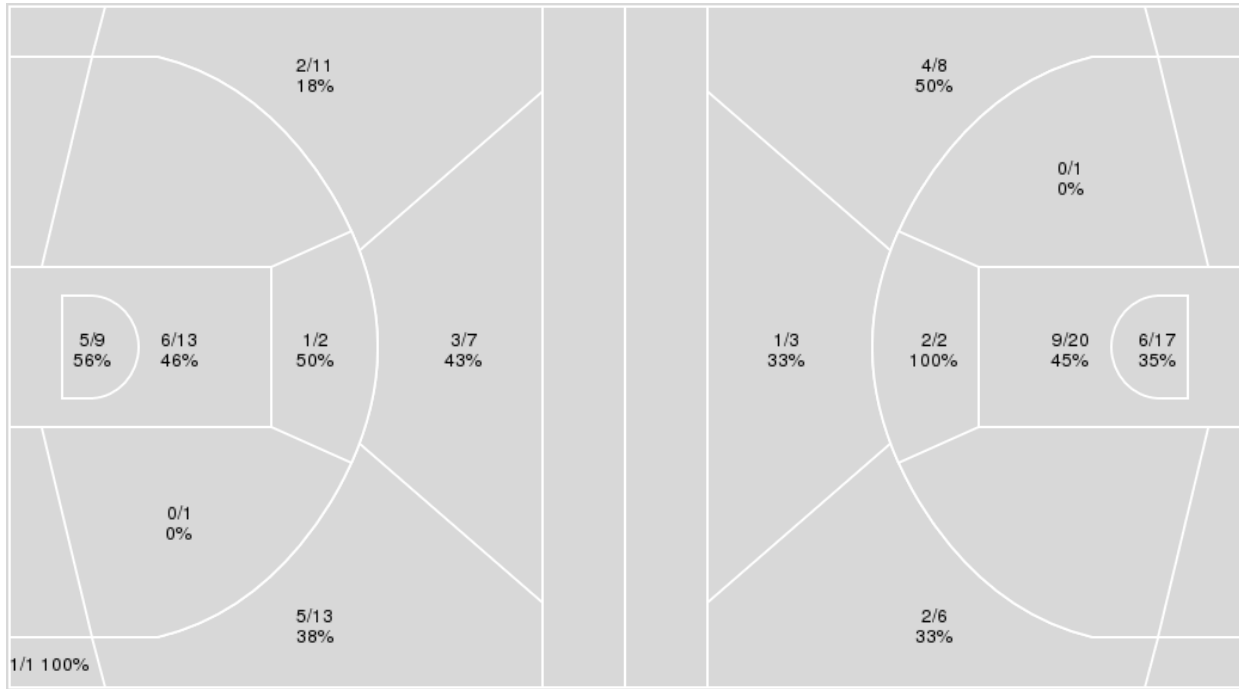

Virginia at Clemson

01/09/25 Littlejohn Coliseum, Clemson
2024-25 Women's Basketball

Officials: Cameron Inouye, Jules Gallien, Kevin Sparrock

{ Players => 1, 3, 5, 7, 10, 11, 12, 13, 14, 20, 22, 30, 31, 32; } FG
Types => All; Results => All;

{ Players => 0, 1, 2, 4, 5, 7, 8, 10, 12, 21, 23, 32, 35, 41; } FG Types =>
All; Results => All;

Clemson

Virginia

Clemson	M/A	%
Field Goals	23/57	40
2 Points	12/25	48
3 Points	11/32	34
Free Throws	3/4	75

Virginia	M/A	%
Field Goals	24/57	42
2 Points	17/40	42
3 Points	7/17	41
Free Throws	12/14	86