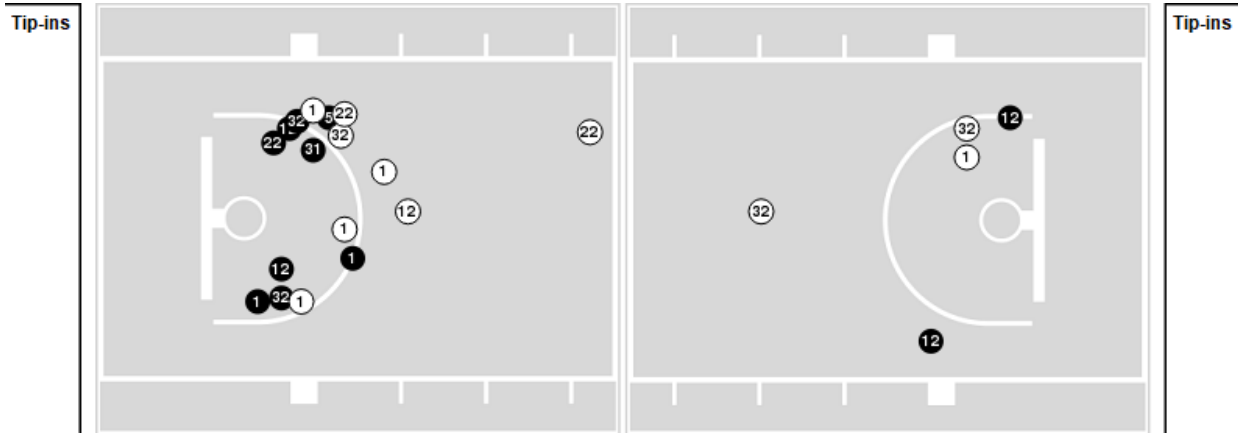

Blow Up Chart

● Made ○ Missed N - Player Number

Clemson	M/A	%
Field Goals	23/57	40
2 Points	12/25	48
3 Points	11/32	34
Free Throws	3/4	75

Clemson	M/A	%
Points in the Paint	22 (11 / 22)	50
Fast Break Points	0 (0/0)	0
Second Chance Points	9 (6/10)	60
Effective FG%	50