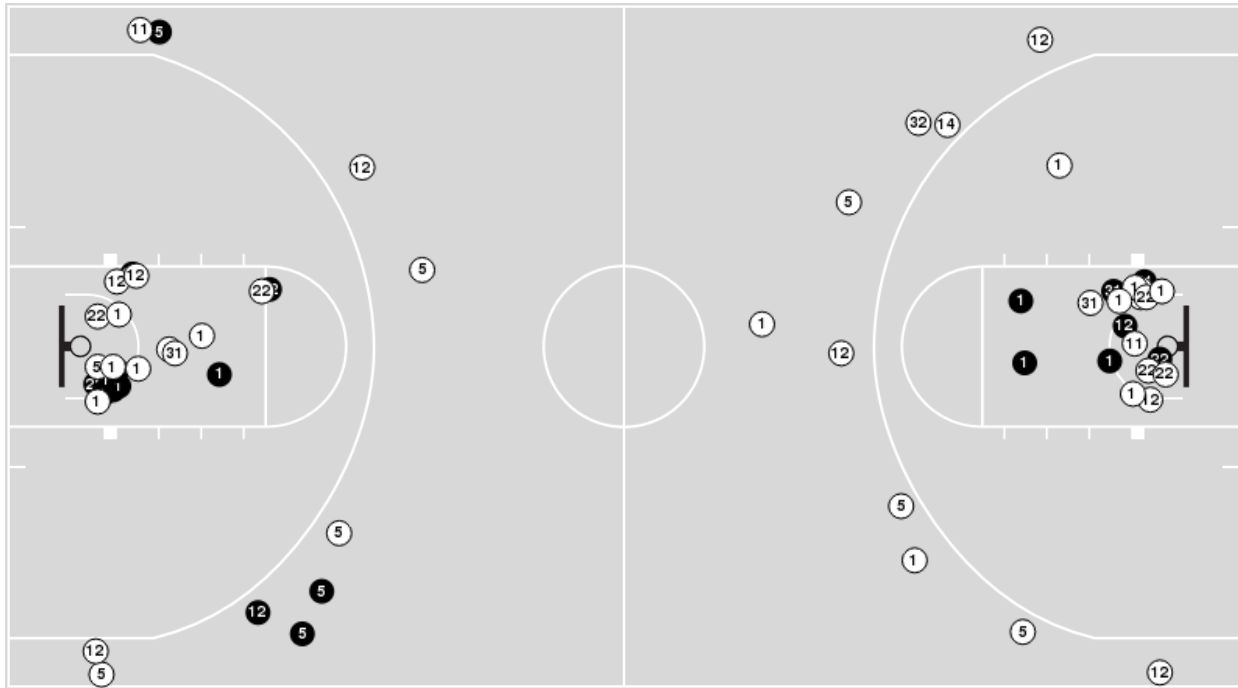

Officials: Ashley Gloss, Mark Resch, Ashlee Goode

Players => 1, 3, 5, 7, 10, 11, 12, 13, 14, 20, 22, 30, 31, 32FG Types=>AllResults=>All

Clemson

All Field Goals