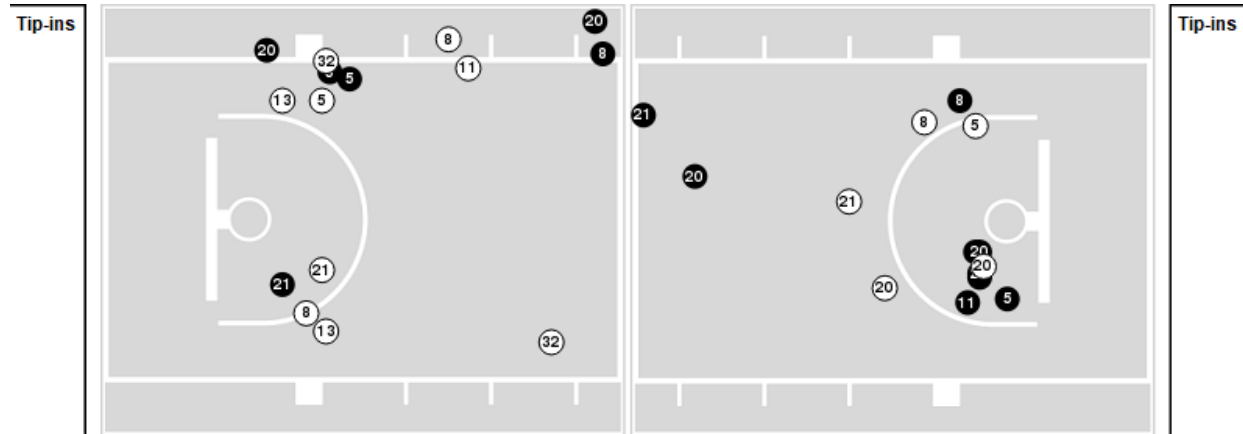

Blow Up Chart

● Made   ○ Missed   N - Player Number

Notre Dame	M/A	%
Field Goals	25/57	44
2 Points	22/43	51
3 Points	3/14	21
Free Throws	14/20	70

Notre Dame	M/A	%
Points in the Paint	24 (12 / 23)	52
Fast Break Points	6 (3/3)	100
Second Chance Points	15 (8/14)	57
Effective FG%	46