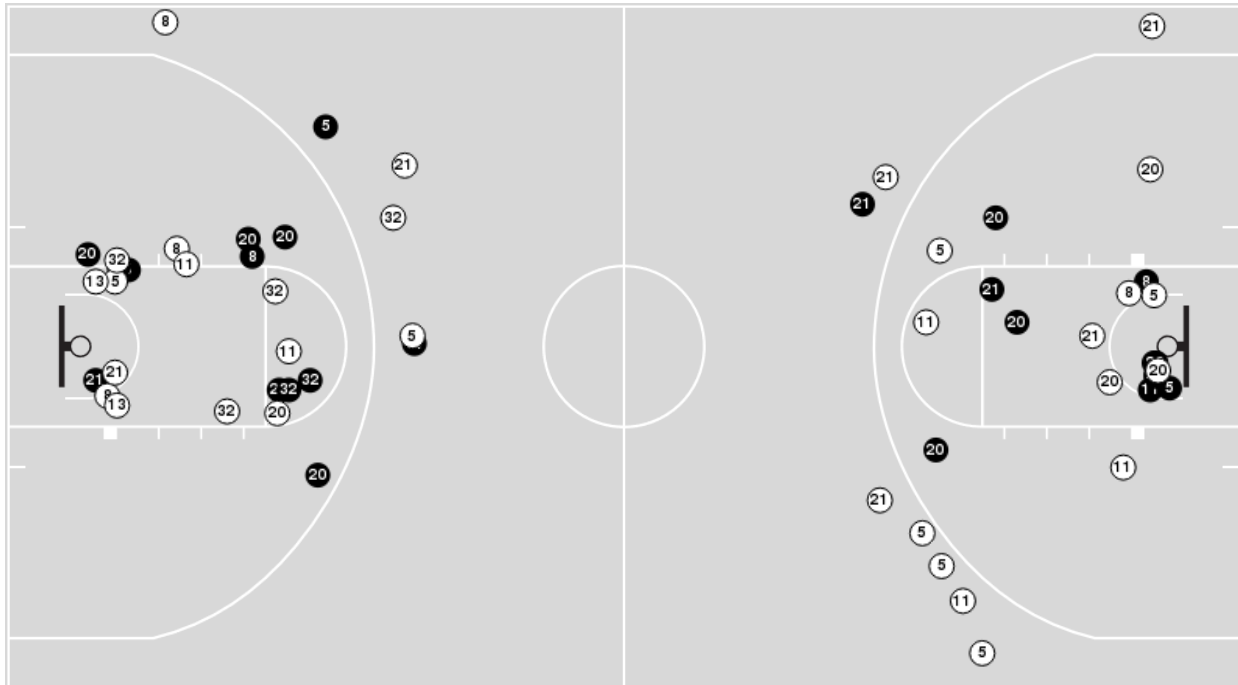

Players => 2, 3, 5, 8, 10, 11, 13, 14, 15, 20, 21, 22, 25, 32FG Types=>AllResults=>All

Notre Dame

All Field Goals