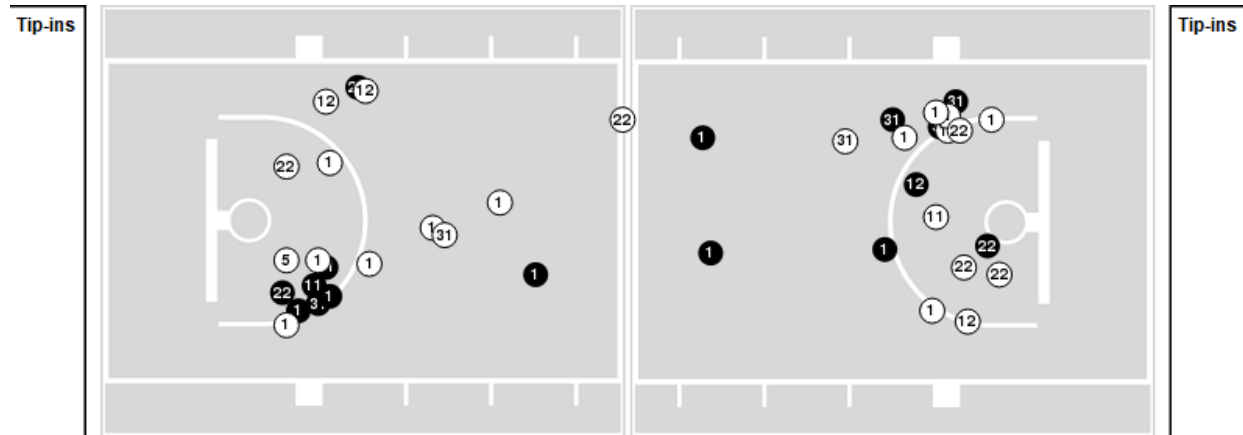

Blow Up Chart

● Made ○ Missed N - Player Number

Clemson	M/A	%
Field Goals	21/62	34
2 Points	17/42	40
3 Points	4/20	20
Free Throws	12/15	80

Clemson	M/A	%
Points in the Paint	32 (16 / 40)	40
Fast Break Points	2 (1/1)	100
Second Chance Points	15 (9/15)	60
Effective FG%	37