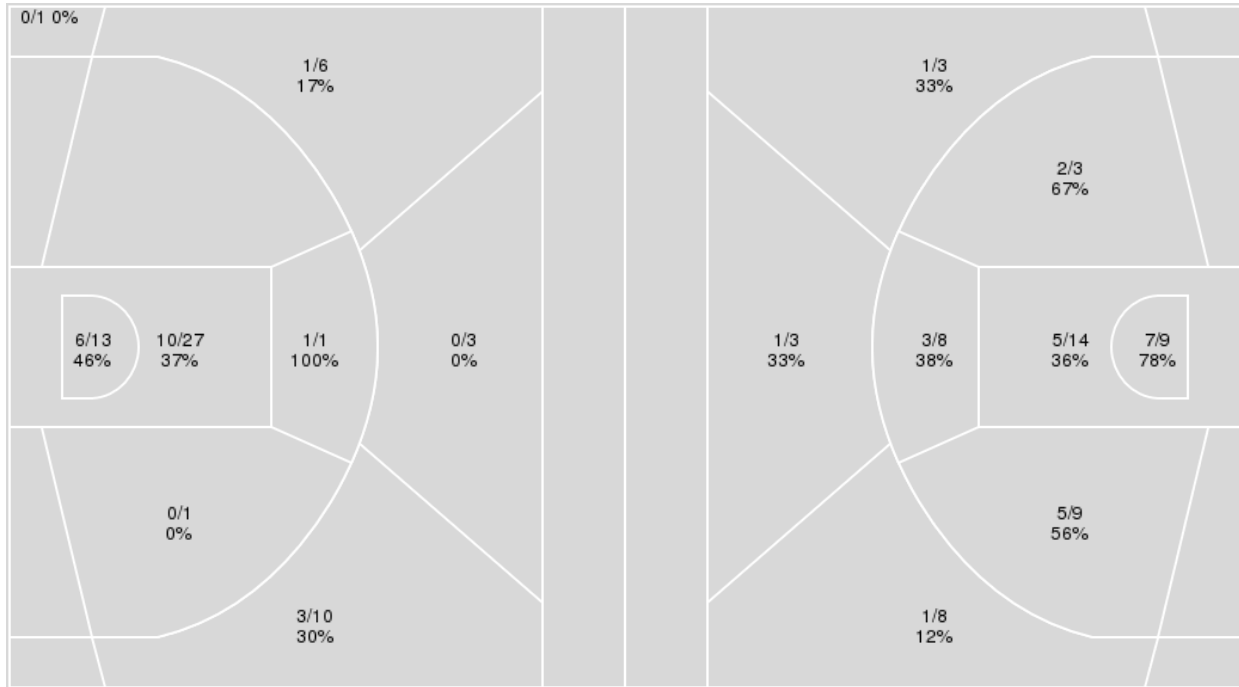

Notre Dame at Clemson

01/12/25 Littlejohn Coliseum, Clemson
2024-25 Women's Basketball

Officials: Ashley Gloss, Mark Resch, Ashlee Goode

{ Players => 1, 3, 5, 7, 10, 11, 12, 13, 14, 20, 22, 30, 31, 32; } FG
Types => All; Results => All;

{ Players => 2, 3, 5, 8, 10, 11, 13, 14, 15, 20, 21, 22, 25, 32; } FG
Types => All; Results => All;

Clemson

Notre Dame

Clemson	M/A	%
Field Goals	21/62	34
2 Points	17/42	40
3 Points	4/20	20
Free Throws	12/15	80

Notre Dame	M/A	%
Field Goals	25/57	44
2 Points	22/43	51
3 Points	3/14	21
Free Throws	14/20	70