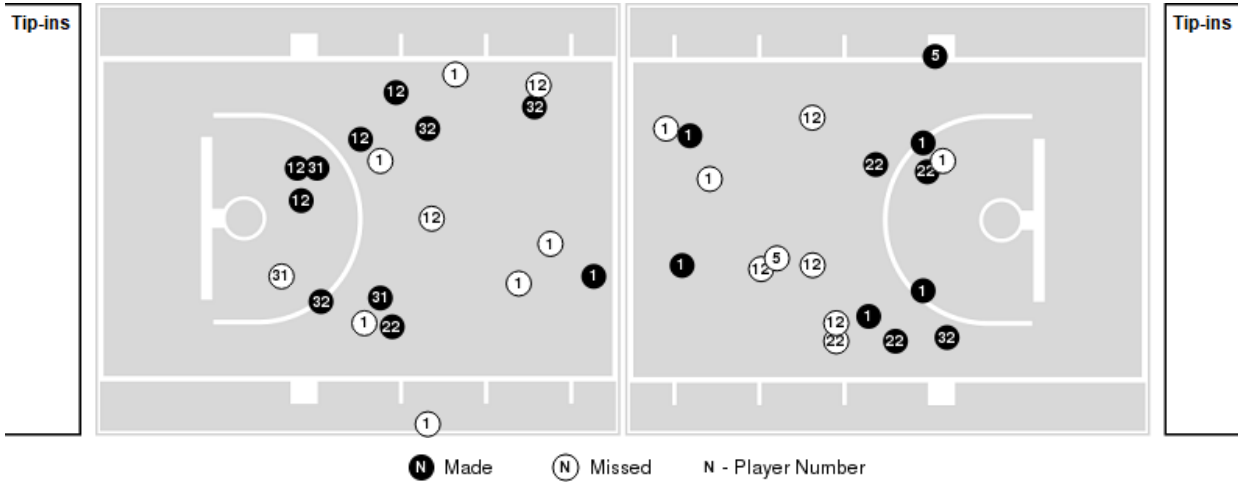

Blow Up Chart

Clemson	M/A	%
Field Goals	26/56	46
2 Points	22/45	49
3 Points	4/11	36
Free Throws	13/19	68

Clemson	M/A	%
Points in the Paint	40 (20 / 37)	54
Fast Break Points	7 (6/7)	86
Second Chance Points	4 (2/5)	40
Effective FG%	50