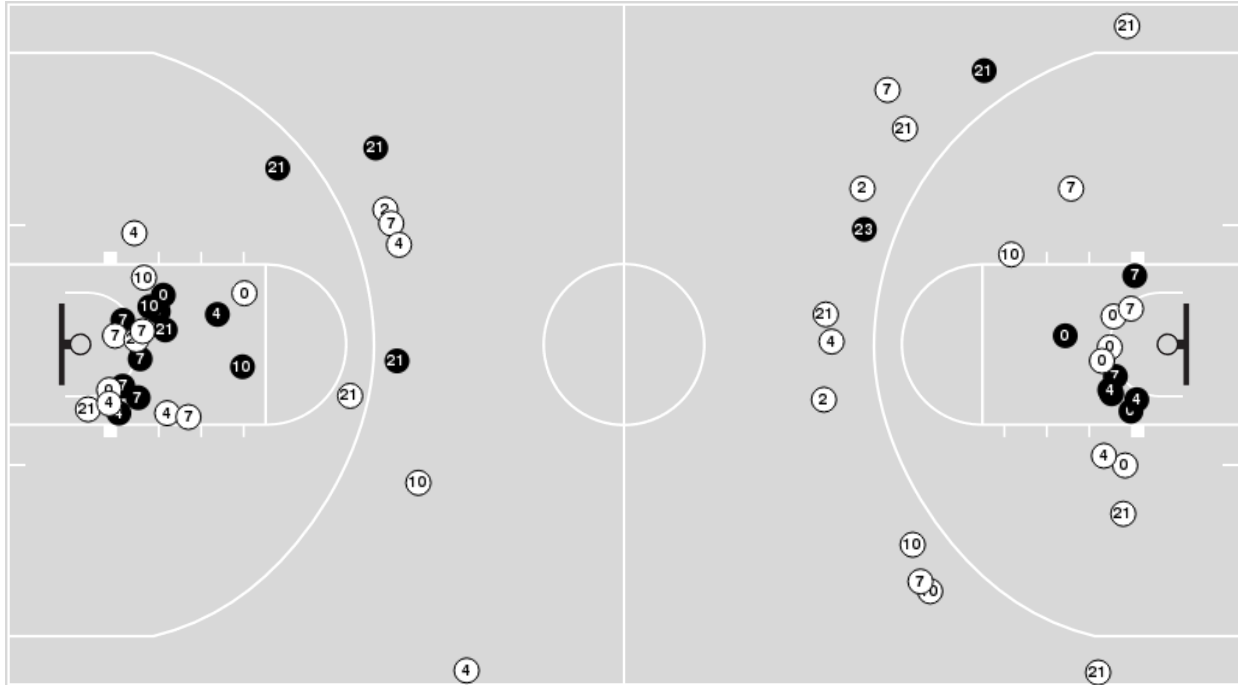

Officials: Rod Creech, Krystle Apellaniz, Joseph Vaszily

Players => 0, 2, 3, 4, 5, 7, 10, 12, 14, 21, 22, 23, 33, 35, 42 FG Types=>All Results=>All

California

All Field Goals