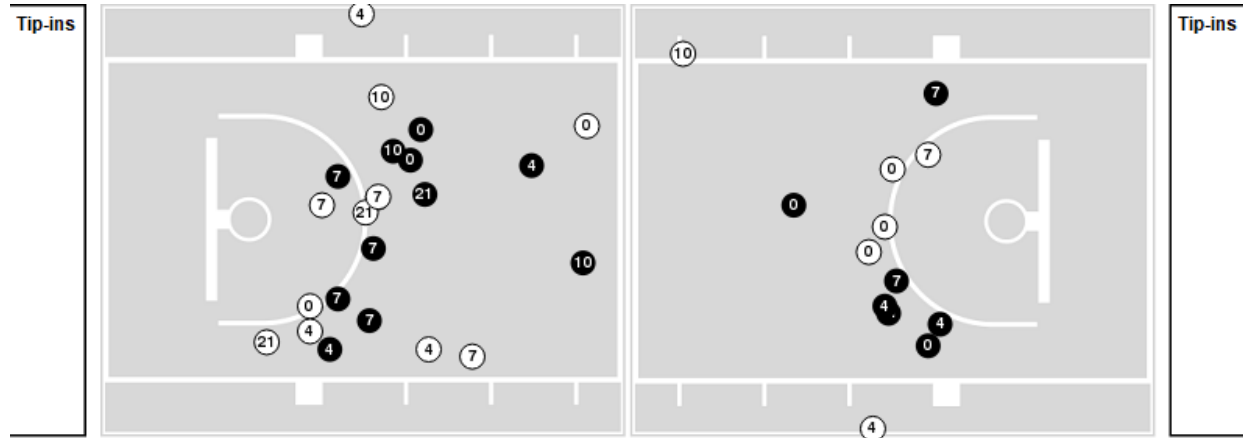

Officials: Rod Creech, Krystle Apellaniz, Joseph Vaszily

Players => 0, 2, 3, 4, 5, 7, 10, 12, 14, 21, 22, 23, 33, 35, 42 FG Types=>All Results=>All

California

All Field Goals

Blow Up Chart

● Made ○ Missed N - Player Number