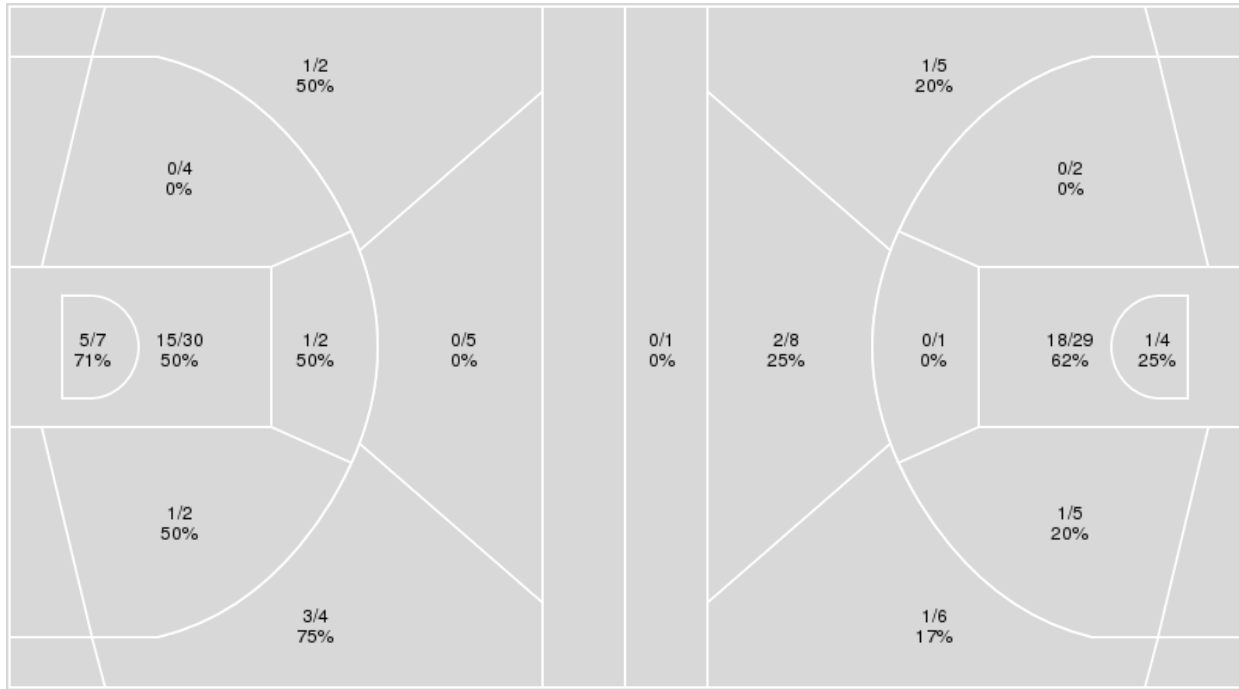

California at Clemson

01/02/25 Littlejohn Coliseum, Clemson
2024-25 Women's Basketball

Officials: Rod Creech, Krystle Apellaniz, Joseph Vaszily

{ Players => 1, 3, 5, 7, 10, 11, 12, 13, 14, 20, 22, 30, 31, 32; } FG
Types => All; Results => All;

{ Players => 0, 2, 3, 4, 5, 7, 10, 12, 14, 21, 22, 23, 33, 35, 42; } FG
Types => All; Results => All;

Clemson

California

Clemson	M/A	%
Field Goals	26/56	46
2 Points	22/45	49
3 Points	4/11	36
Free Throws	13/19	68

California	M/A	%
Field Goals	24/61	39
2 Points	20/41	49
3 Points	4/20	20
Free Throws	6/7	86