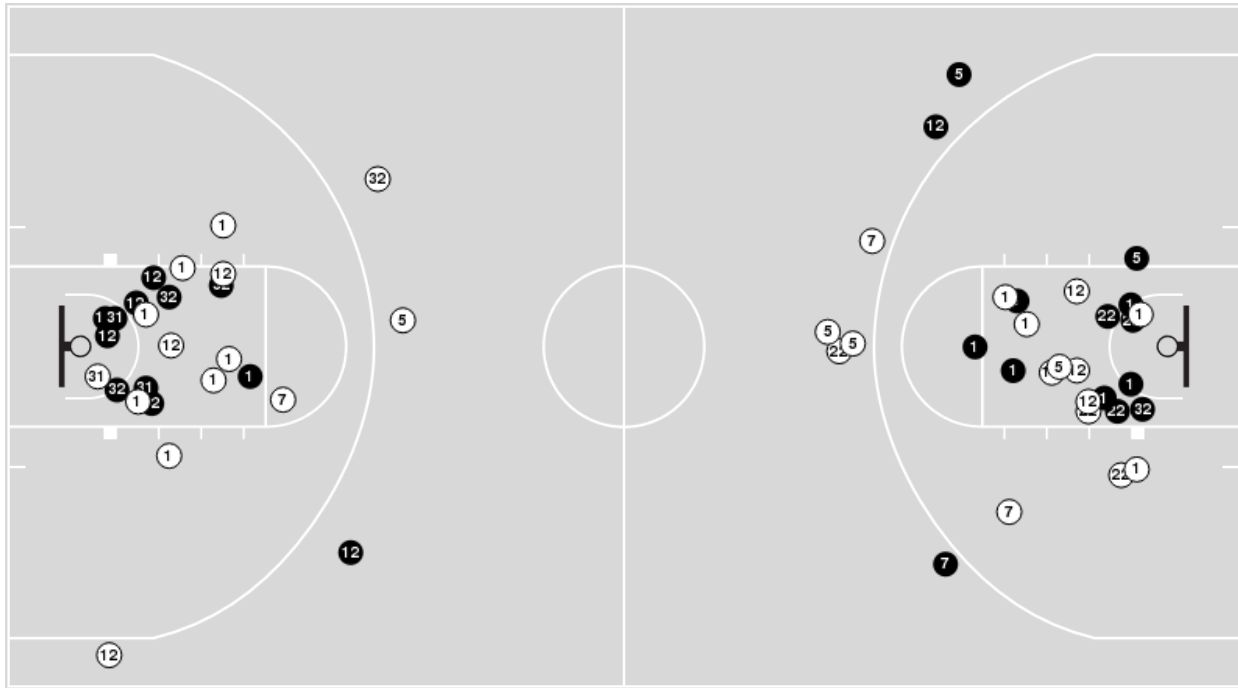

California at Clemson

01/02/25 Littlejohn Coliseum, Clemson
2024-25 Women's Basketball

Officials: Rod Creech, Krystle Apellaniz, Joseph Vaszily

Players => 1, 3, 5, 7, 10, 11, 12, 13, 14, 20, 22, 30, 31, 32FG Types=>AllResults=>All

Clemson

All Field Goals