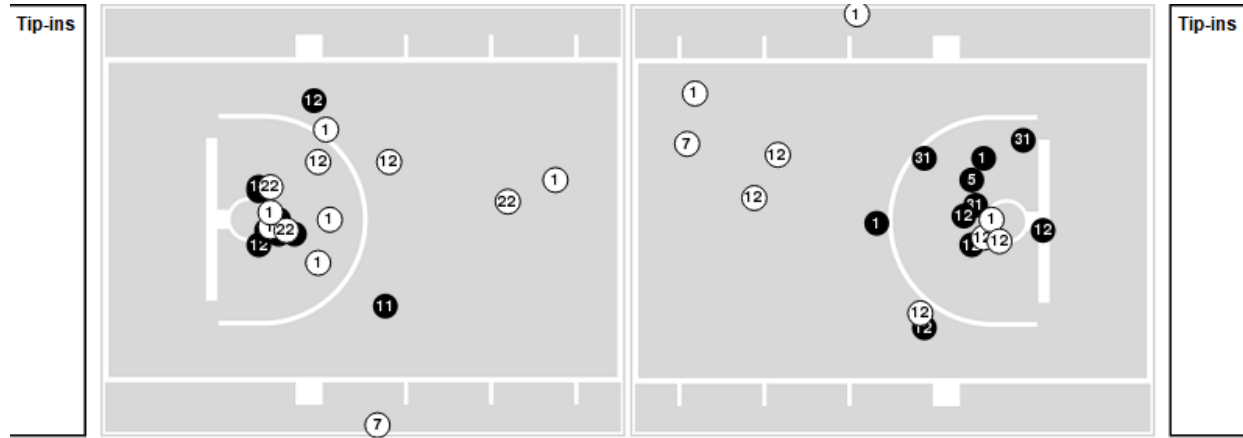

Blow Up Chart

● Made ○ Missed N - Player Number

Clemson	M/A	%
Field Goals	27/60	45
2 Points	23/46	50
3 Points	4/14	29
Free Throws	7/8	88

Clemson	M/A	%
Points in the Paint	38 (19 / 38)	50
Fast Break Points	8 (4/4)	100
Second Chance Points	5 (4/6)	67
Effective FG%	48