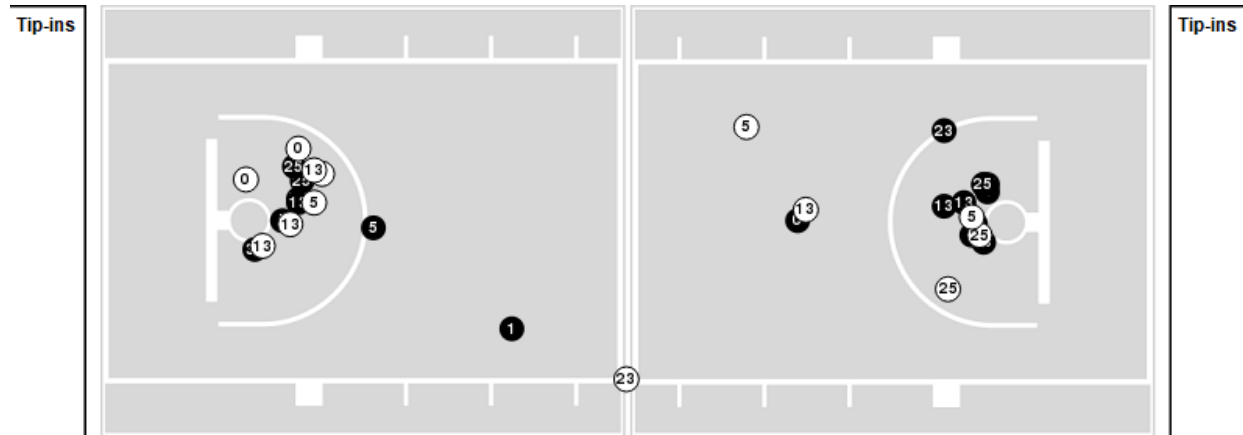

Blow Up Chart

N Made   **O** Missed   N - Player Number

Georgia Tech	M/A	%
Field Goals	35/59	59
2 Points	29/47	62
3 Points	6/12	50
Free Throws	13/19	68

Georgia Tech	M/A	%
Points in the Paint	42 (21 / 33)	64
Fast Break Points	20 (11/11)	100
Second Chance Points	6 (3/7)	43
Effective FG%	64