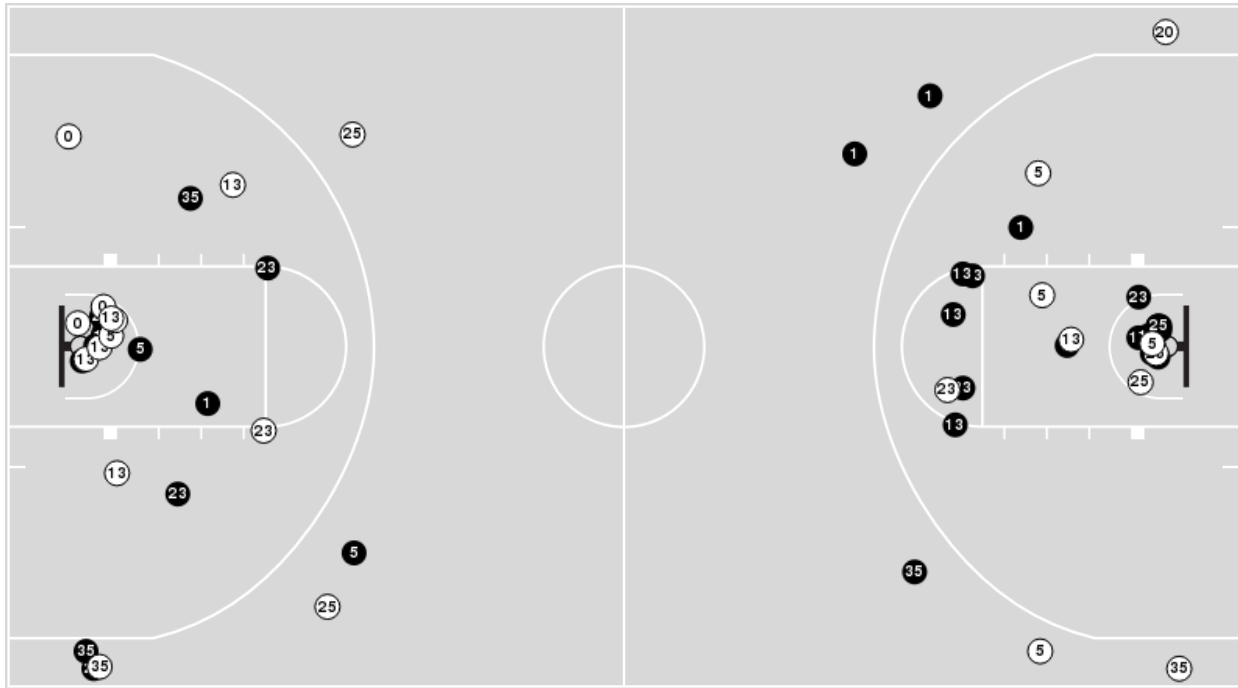

Officials: Denise Brooks, Tyler Trimble, Ryan Durham

Players => AllFG Types=>AllResults=>All

Georgia Tech

All Field Goals