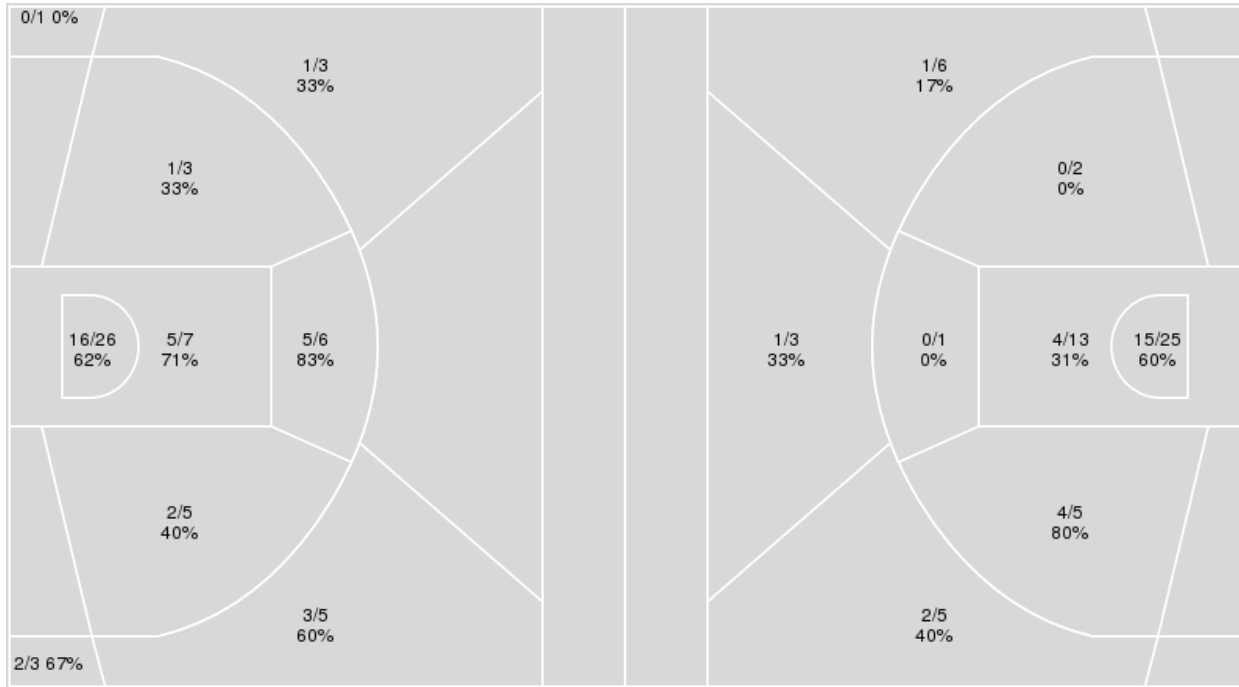

Officials: Denise Brooks, Tyler Trimble, Ryan Durham

{ Players => All; } FG Types => All; Results => All;

{ Players => All; } FG Types => All; Results => All;

Georgia Tech

Clemson

Georgia Tech	M/A	%
Field Goals	35/59	59
2 Points	29/47	62
3 Points	6/12	50
Free Throws	13/19	68

Clemson	M/A	%
Field Goals	27/60	45
2 Points	23/46	50
3 Points	4/14	29
Free Throws	7/8	88