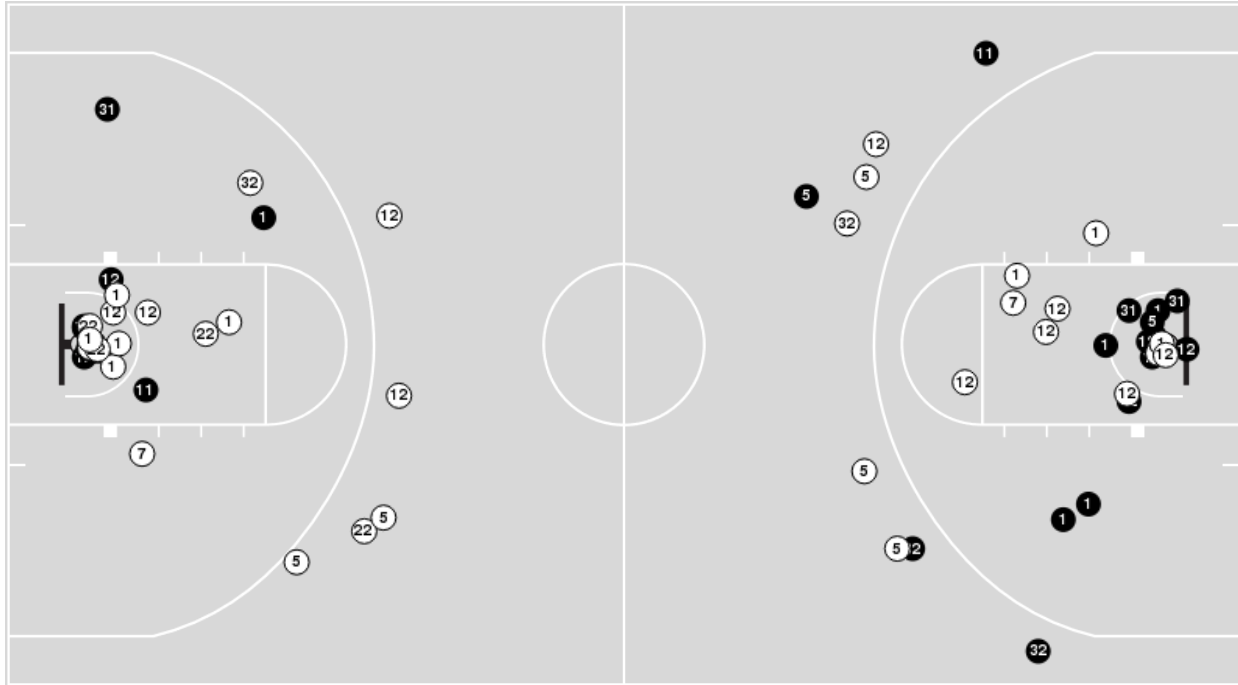

Officials: Denise Brooks, Tyler Trimble, Ryan Durham

Players => AllFG Types=>AllResults=>All
Clemson

All Field Goals