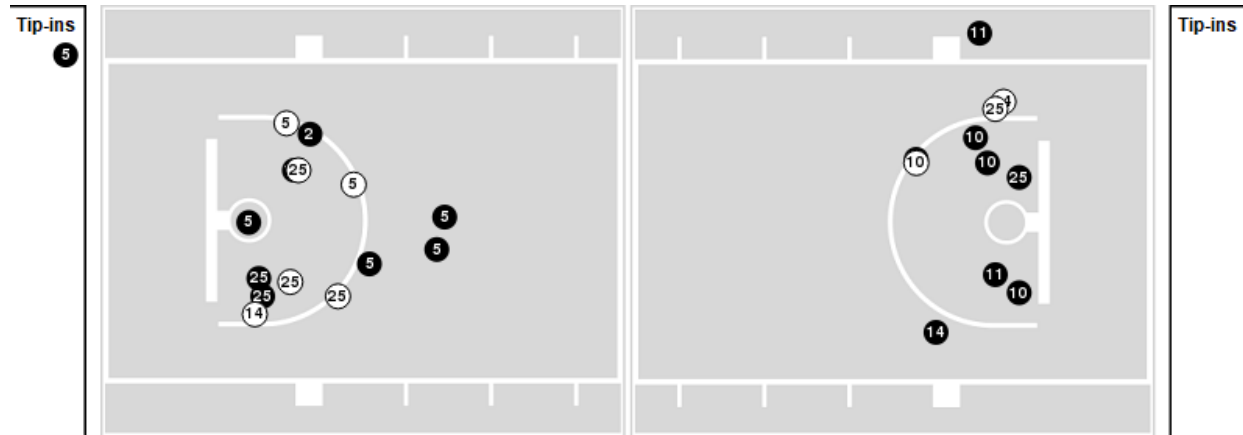

Blow Up Chart

● Made ○ Missed N - Player Number

Wake Forest	M/A	%
Field Goals	22/47	47
2 Points	16/27	59
3 Points	6/20	30
Free Throws	9/10	90

Wake Forest	M/A	%
Points in the Paint	30 (15 / 24)	62
Fast Break Points	2 (1/1)	100
Second Chance Points	5 (3/4)	75
Effective FG%	53