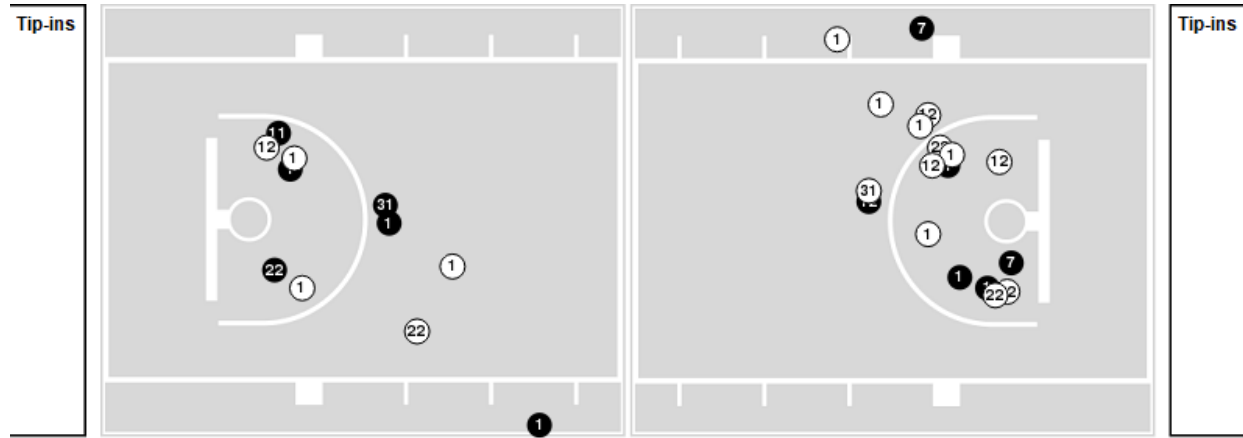

Blow Up Chart

● Made   ○ Missed   N - Player Number

Clemson	M/A	%
Field Goals	23/60	38
2 Points	12/31	39
3 Points	11/29	38
Free Throws	8/13	62

Clemson	M/A	%
Points in the Paint	20 (10 / 26)	38
Fast Break Points	7 (3/3)	100
Second Chance Points	20 (9/16)	56
Effective FG%	48