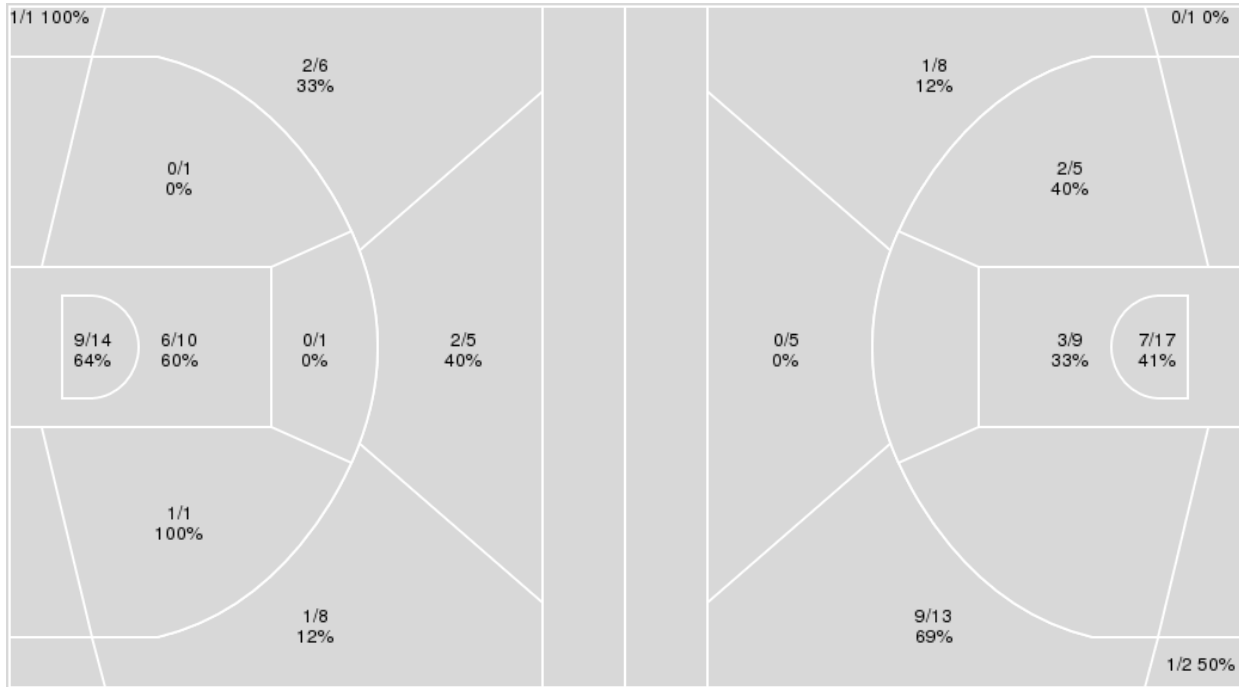

Officials: Tiffany Bird, Saif Esho, Ashlee Goode

{ Players => 0, 1, 2, 5, 10, 11, 14, 15, 21, 22, 25, 44; } FG Types => All; { Players => All; } FG Types => All; Results => All;
Results => All;

Wake Forest

Clemson

Wake Forest	M/A	%
Field Goals	22/47	47
2 Points	16/27	59
3 Points	6/20	30
Free Throws	9/10	90

Clemson	M/A	%
Field Goals	23/60	38
2 Points	12/31	39
3 Points	11/29	38
Free Throws	8/13	62