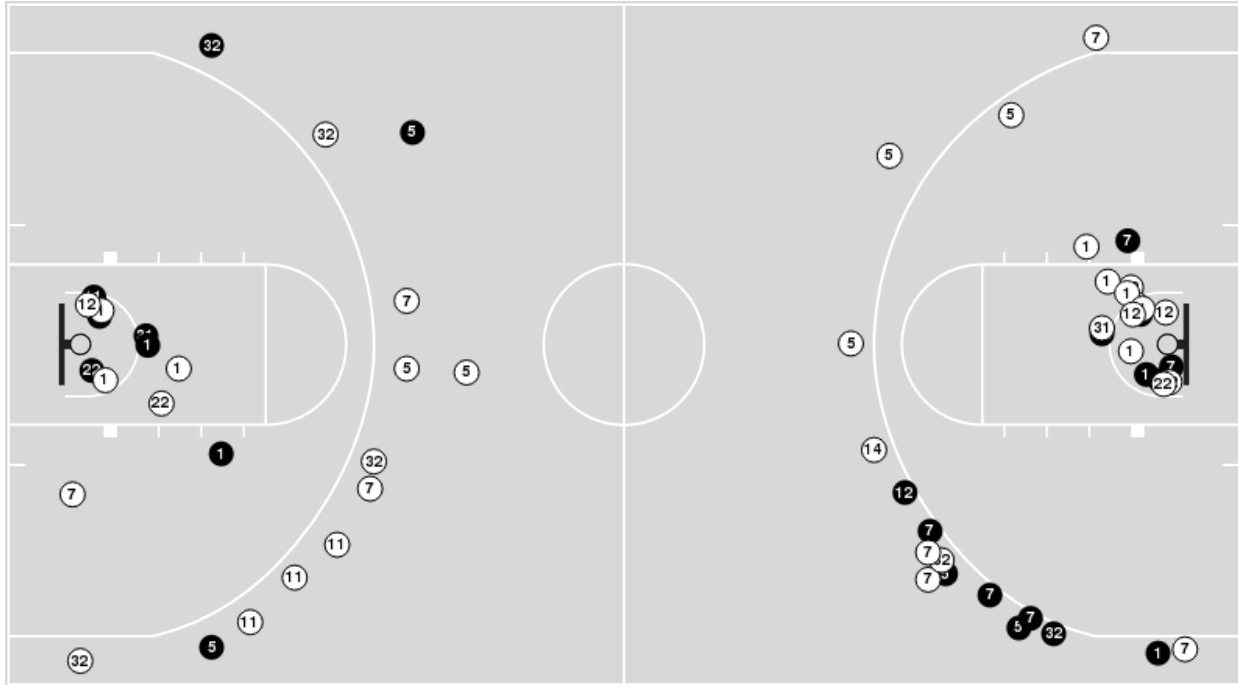

Officials: Tiffany Bird, Saif Esho, Ashlee Goode

Players => AllFG Types=>AllResults=>All
Clemson

All Field Goals