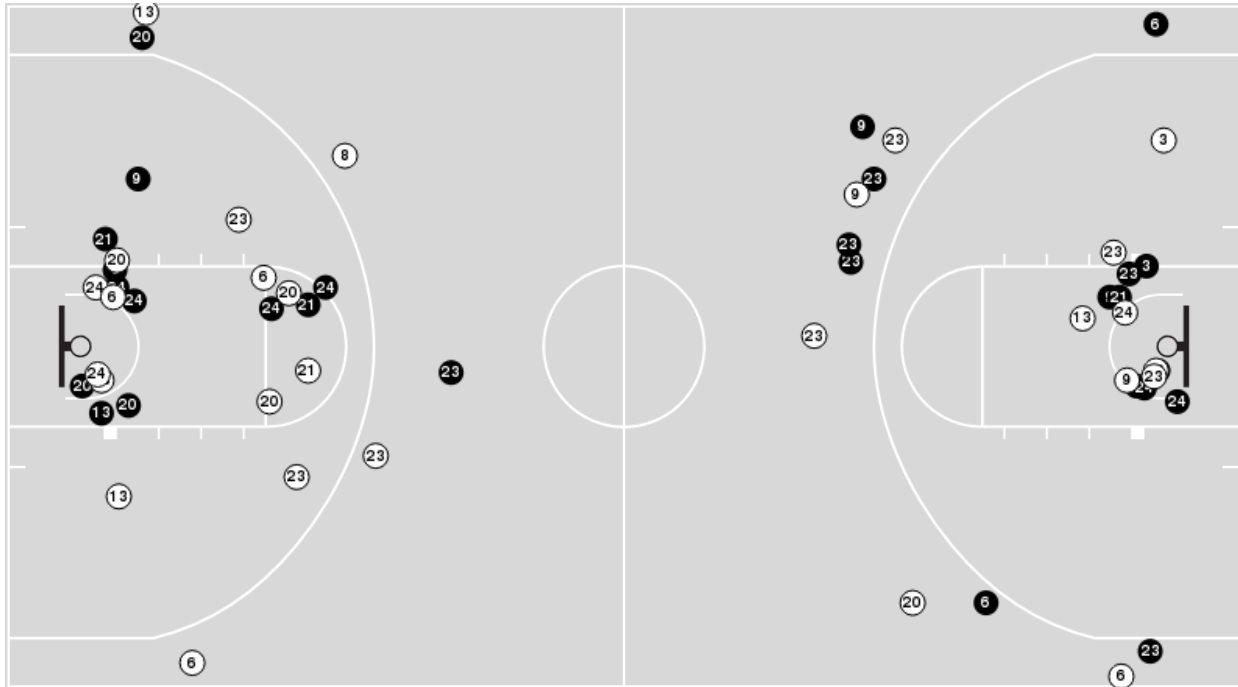

Officials: Karen Preato, Rod Creech, Krystle Appelaniz

Players => AllFG Types=>AllResults=>All
Florida

All Field Goals