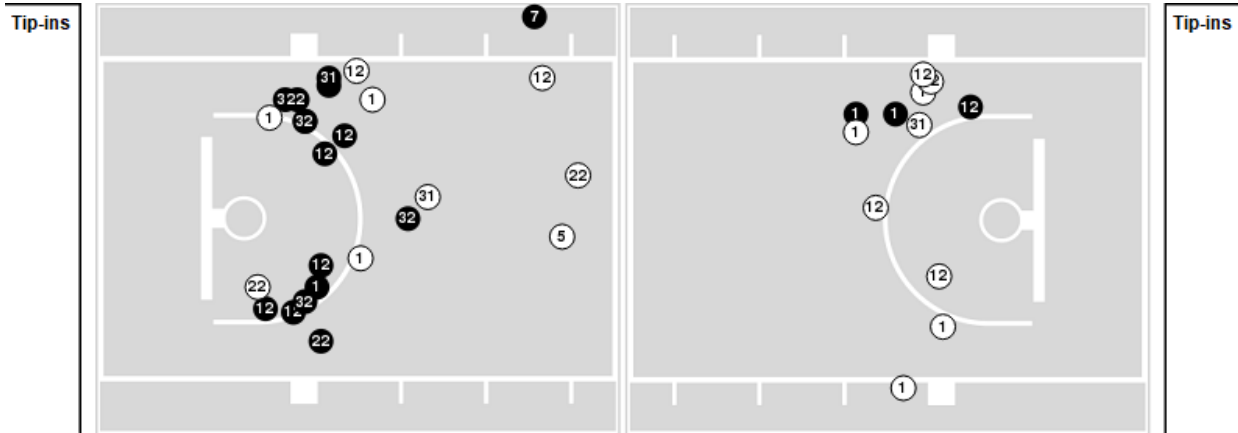

Blow Up Chart

● Made   ○ Missed   N - Player Number

Clemson	M/A	%
Field Goals	24/59	41
2 Points	20/40	50
3 Points	4/19	21
Free Throws	12/16	75

Clemson	M/A	%
Points in the Paint	36 (18 / 35)	51
Fast Break Points	8 (4/4)	100
Second Chance Points	8 (6/10)	60
Effective FG%	44