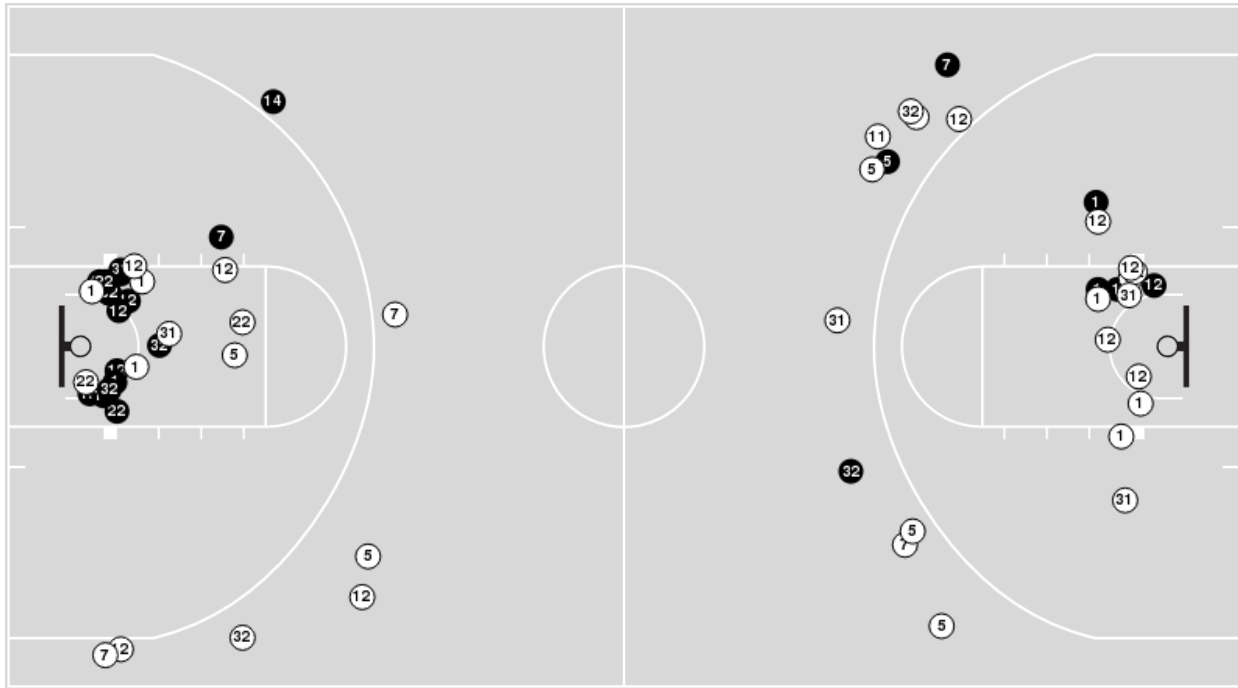

Florida at Clemson

12/05/24 Littlejohn Coliseum, Clemson
2024-25 Women's Basketball

Officials: Karen Preato, Rod Creech, Krystle Appelaniz

Players => 1, 3, 5, 7, 10, 11, 12, 13, 14, 20, 22, 30, 31, 32 FG Types=>All Results=>All

Clemson

All Field Goals