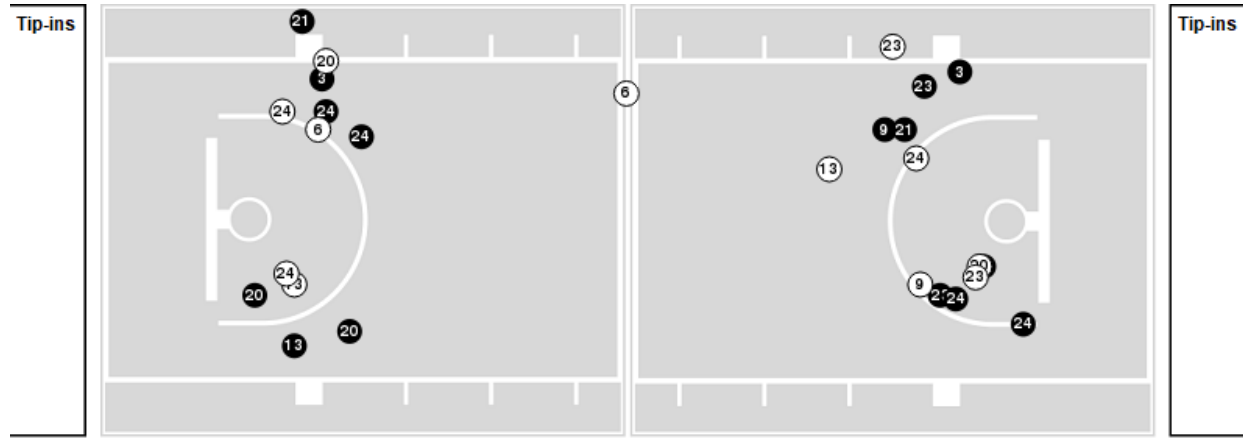

Blow Up Chart

● Made   ○ Missed   N - Player Number

Florida	M/A	%
Field Goals	28/56	50
2 Points	19/38	50
3 Points	9/18	50
Free Throws	12/14	86

Florida	M/A	%
Points in the Paint	28 (14 / 24)	58
Fast Break Points	6 (4/4)	100
Second Chance Points	4 (2/5)	40
Effective FG%	58