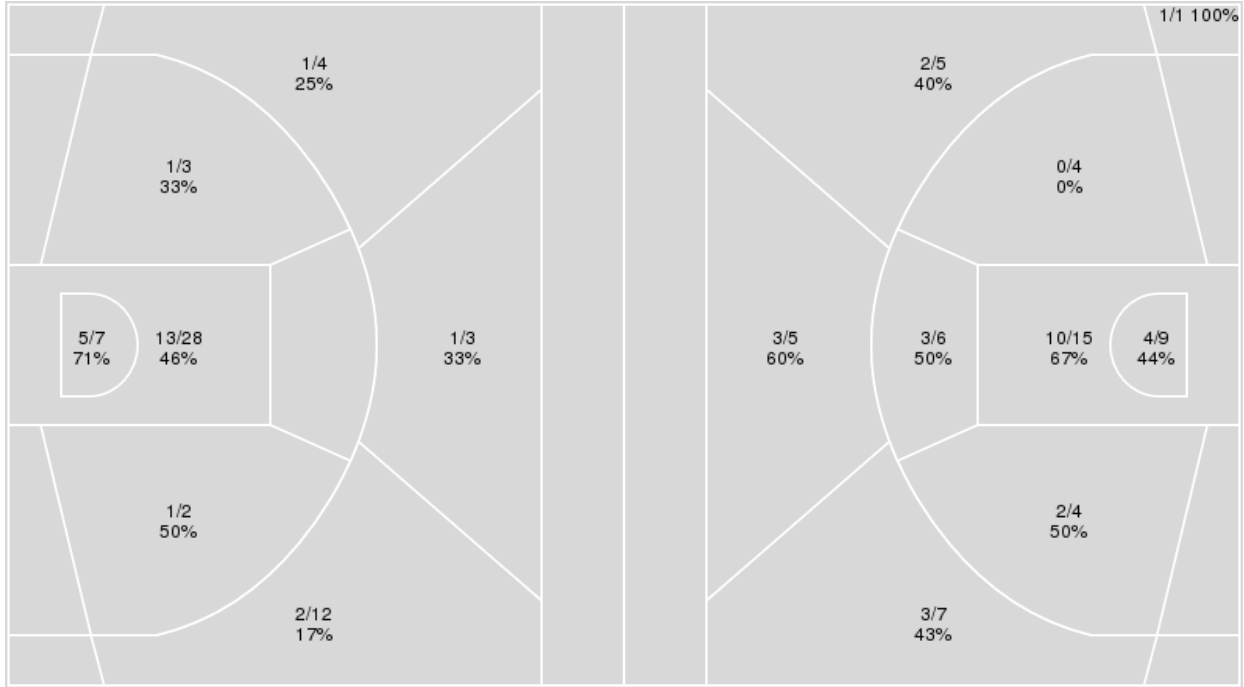

Florida at Clemson

12/05/24 Littlejohn Coliseum, Clemson
2024-25 Women's Basketball

Officials: Karen Preato, Rod Creech, Krystle Appelaniz

{ Players => 1, 3, 5, 7, 10, 11, 12, 13, 14, 20, 22, 30, 31, 32; } FG
Types => All; Results => All;

{ Players => All; } FG Types => All; Results => All;

Clemson

Florida

Clemson	M/A	%
Field Goals	24/59	41
2 Points	20/40	50
3 Points	4/19	21
Free Throws	12/16	75

Florida	M/A	%
Field Goals	28/56	50
2 Points	19/38	50
3 Points	9/18	50
Free Throws	12/14	86