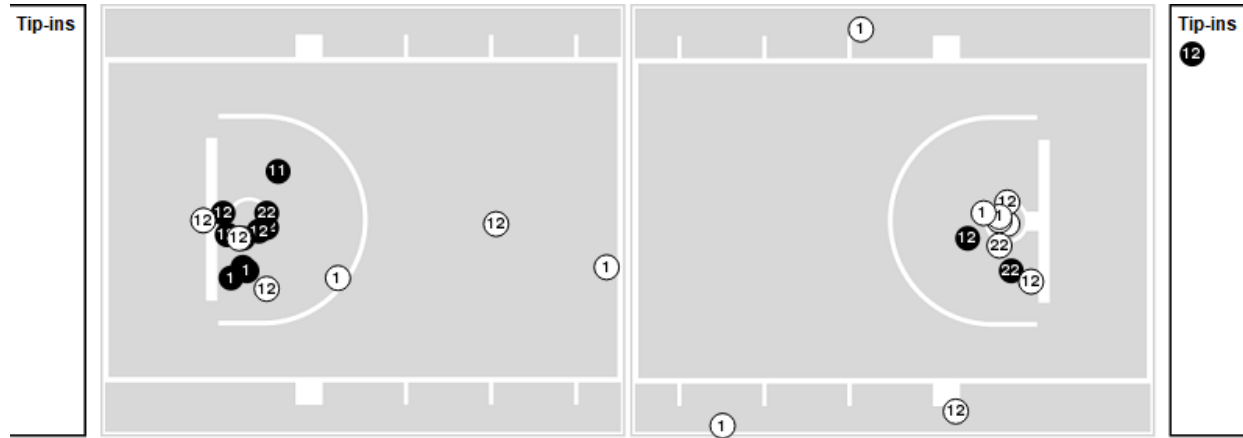

Blow Up Chart

● Made   ○ Missed   N - Player Number

Clemson	M/A	%
Field Goals	28/62	45
2 Points	13/31	42
3 Points	15/31	48
Free Throws	8/10	80

Clemson	M/A	%
Points in the Paint	26 (13 / 26)	50
Fast Break Points	7 (3/3)	100
Second Chance Points	13 (5/7)	71
Effective FG%	57