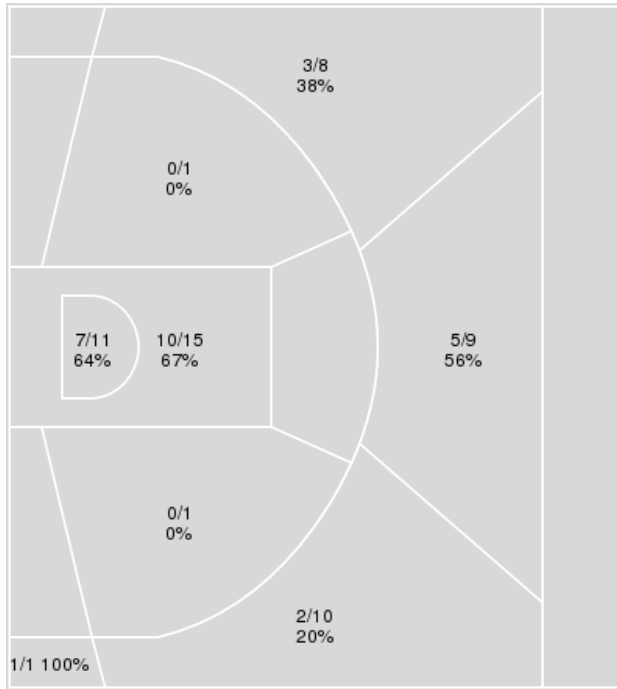

Radford at Clemson

12/08/24 Littlejohn Coliseum, Clemson
2024-25 Women's Basketball

Game Time: 2:00 PM
Game Duration: 1:57
Attendance: 1,239

Officials: Jeffrey Smith, Jeff Wooten, Courtney Robinson

{ Players => 1, 3, 5, 7, 10, 11, 12, 13, 14, 20, 22, 30, 31, 32; } FG
Types => All; Results => All;

{ Players => 0, 1, 2, 3, 4, 5, 8, 10, 11, 12, 15, 21, 23, 24, 32, 33; } FG
Types => All; Results => All;

Clemson