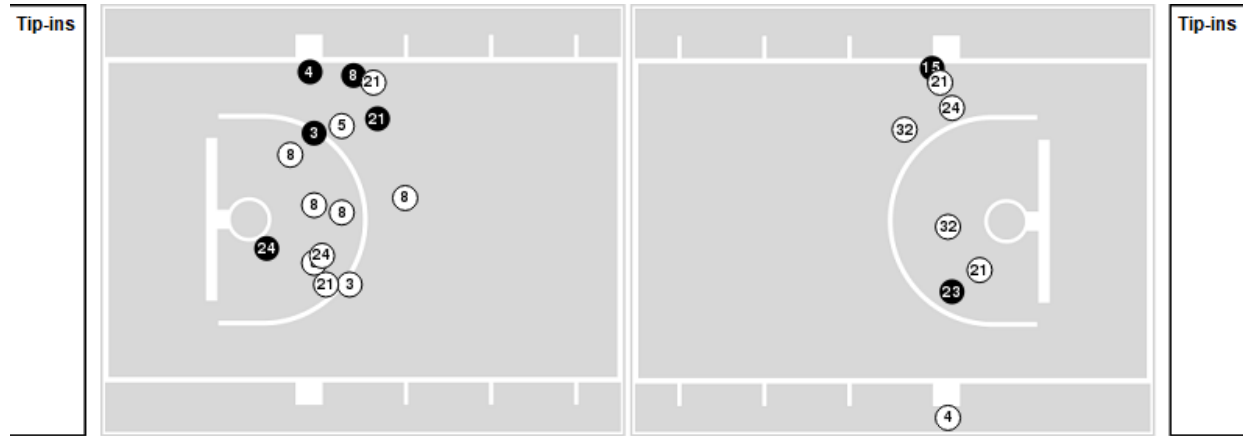

Blow Up Chart

● Made ○ Missed N - Player Number

Radford	M/A	%
Field Goals	15/49	31
2 Points	8/30	27
3 Points	7/19	37
Free Throws	11/18	61

Radford	M/A	%
Points in the Paint	12 (6 / 21)	29
Fast Break Points	2 (1/1)	100
Second Chance Points	0 (0/5)	0
Effective FG%	38