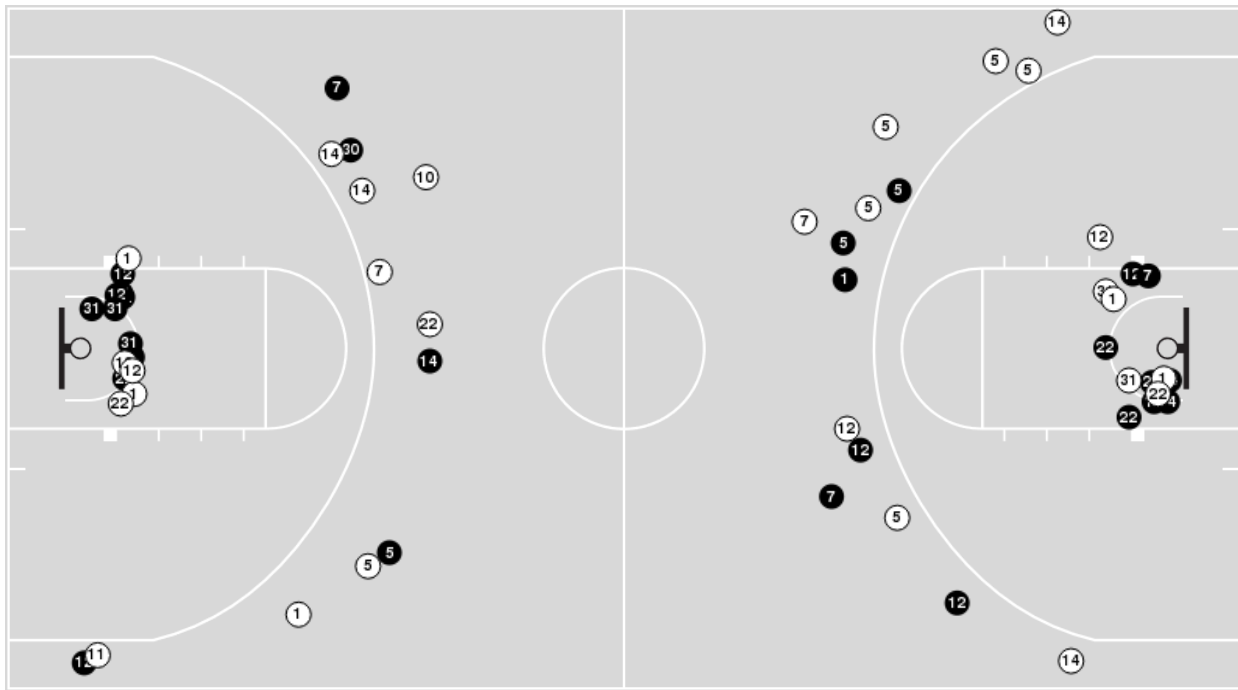

Radford at Clemson

12/08/24 Littlejohn Coliseum, Clemson
2024-25 Women's Basketball

Officials: Jeffrey Smith, Jeff Wooten, Courtney Robinson

Players => 1, 3, 5, 7, 10, 11, 12, 13, 14, 20, 22, 30, 31, 32FG Types=>AllResults=>All

Clemson

All Field Goals