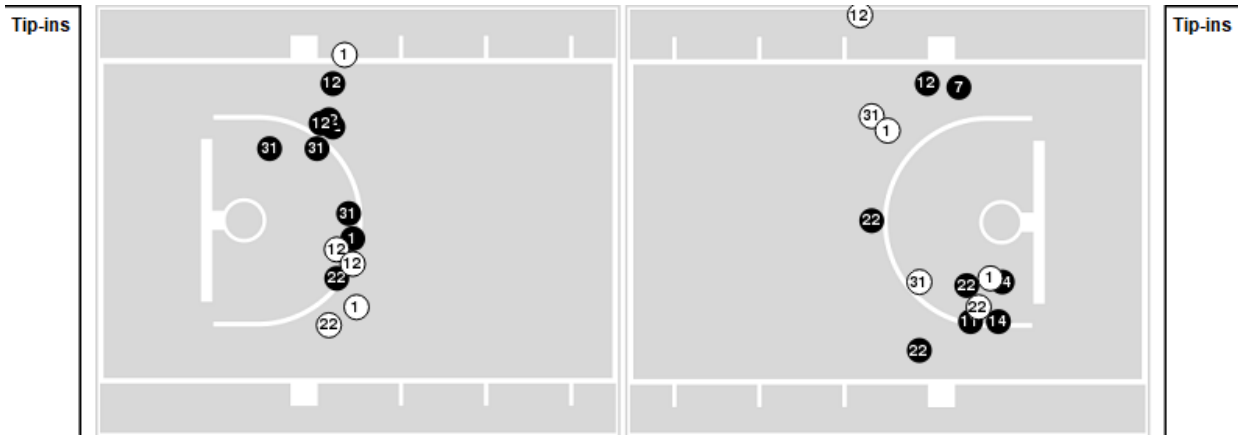

Blow Up Chart

● Made   ○ Missed   N - Player Number

Clemson	M/A	%
Field Goals	28/56	50
2 Points	17/28	61
3 Points	11/28	39
Free Throws	7/10	70

Clemson	M/A	%
Points in the Paint	34 (17 / 26)	65
Fast Break Points	6 (3/3)	100
Second Chance Points	14 (7/10)	70
Effective FG%	60