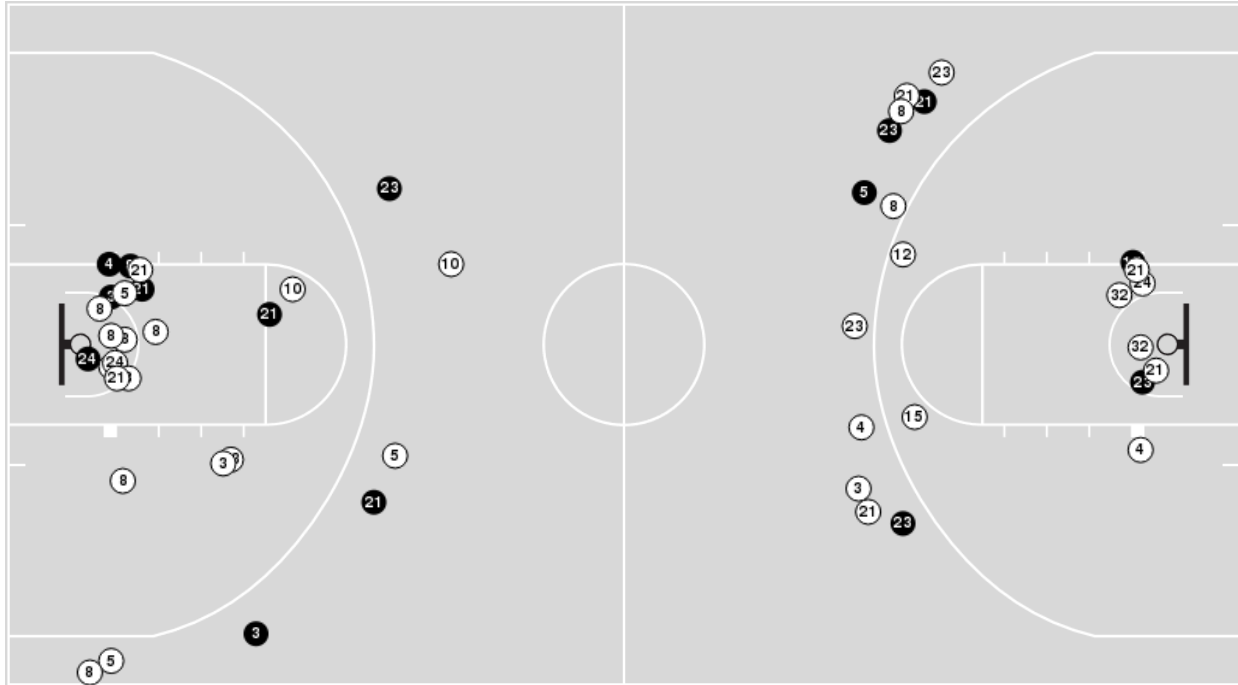

Radford at Clemson

12/08/24 Littlejohn Coliseum, Clemson
2024-25 Women's Basketball

Officials: Jeffrey Smith, Jeff Wooten, Courtney Robinson

Players => 0, 1, 2, 3, 4, 5, 8, 10, 11, 12, 15, 21, 23, 24, 32, 33FG Types=>AllResults=>All

Radford

All Field Goals