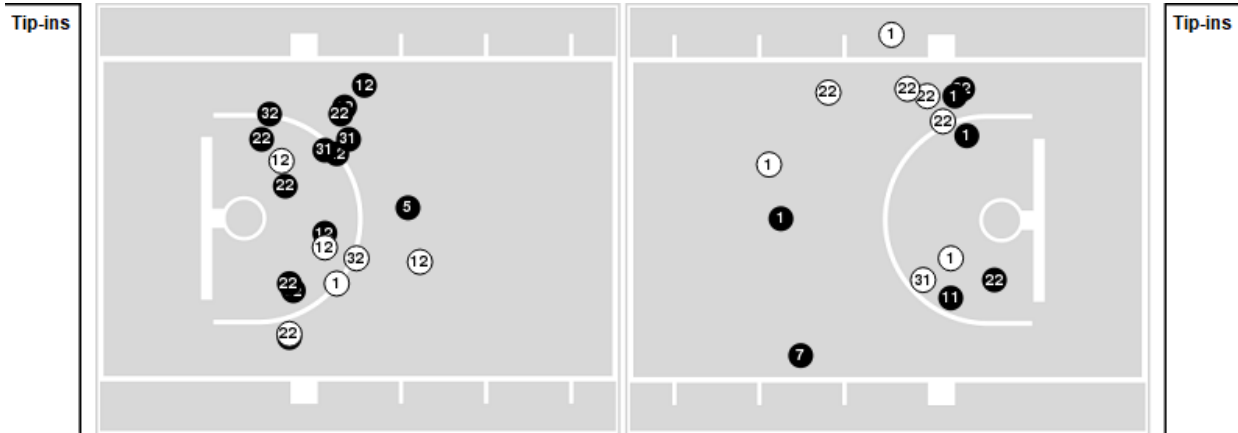

Blow Up Chart

● Made   ○ Missed   N - Player Number

Clemson	M/A	%
Field Goals	28/57	49
2 Points	22/37	59
3 Points	6/20	30
Free Throws	5/8	62

Clemson	M/A	%
Points in the Paint	42 (21 / 34)	62
Fast Break Points	4 (2/2)	100
Second Chance Points	4 (2/5)	40
Effective FG%	54