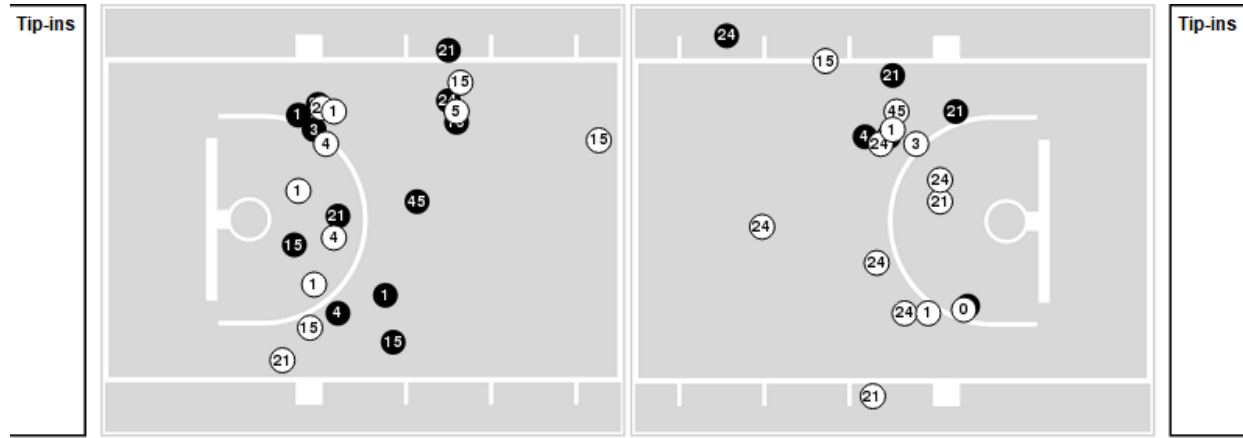

Officials: Timothy Bryant, Ashley Gloss, Adrienne Gilmore-Nichols

Players => 0, 1, 2, 3, 4, 5, 10, 11, 12, 15, 21, 24, 33, 45 FG Types=>AllResults=>All

Kennesaw St.

All Field Goals

Blow Up Chart

● Made ○ Missed N - Player Number