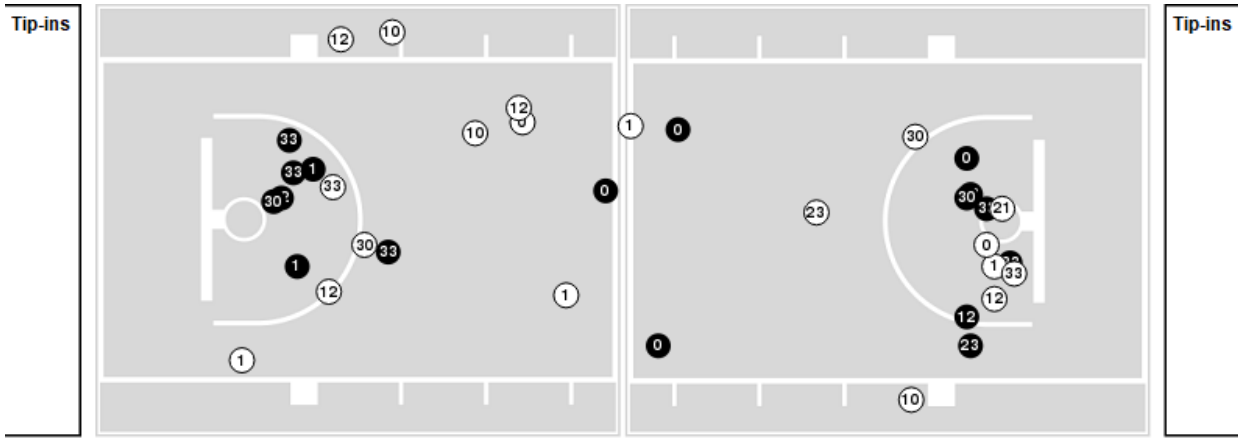

Blow Up Chart

● Made   ○ Missed   N - Player Number

Georgia	M/A	%
Field Goals	26/53	49
2 Points	21/42	50
3 Points	5/11	45
Free Throws	18/24	75

Georgia	M/A	%
Points in the Paint	34 (17 / 33)	52
Fast Break Points	7 (7/8)	88
Second Chance Points	6 (4/10)	40
Effective FG%	54