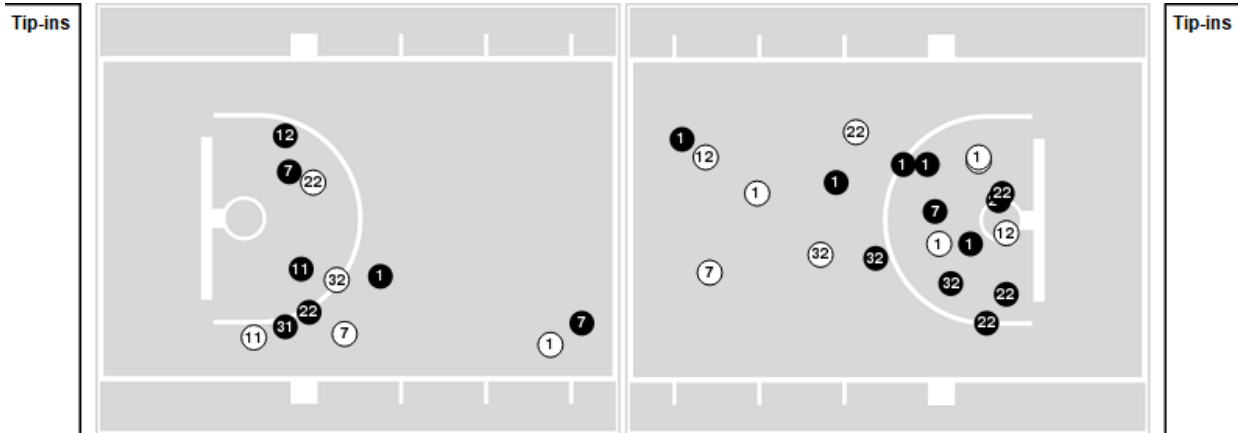

Blow Up Chart

● Made   ○ Missed   N - Player Number

Clemson	M/A	%
Field Goals	28/56	50
2 Points	21/36	58
3 Points	7/20	35
Free Throws	5/7	71

Clemson	M/A	%
Points in the Paint	38 (19 / 33)	58
Fast Break Points	2 (1/1)	100
Second Chance Points	8 (4/6)	67
Effective FG%	56