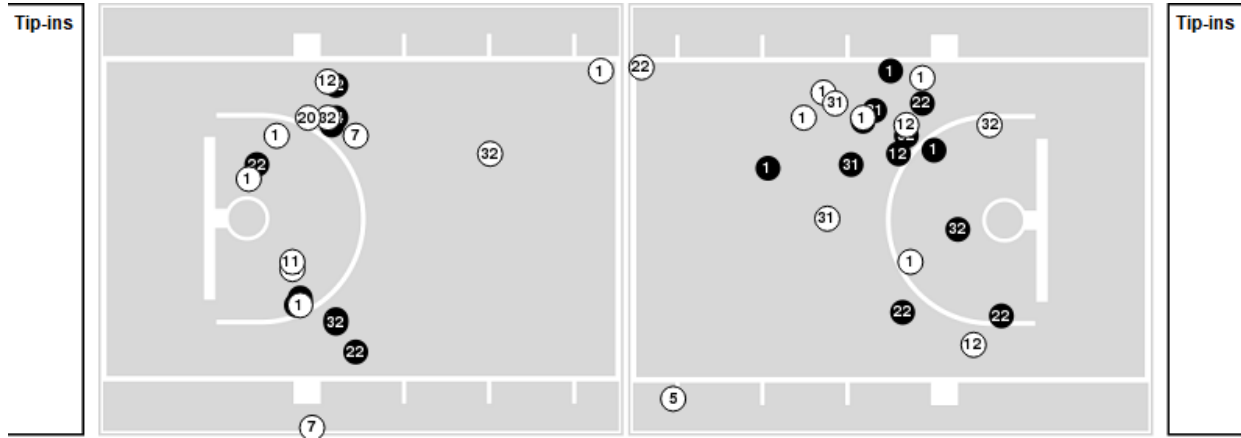

Blow Up Chart

● Made ○ Missed N - Player Number

Clemson	M/A	%
Field Goals	29/72	40
2 Points	24/52	46
3 Points	5/20	25
Free Throws	15/19	79

Clemson	M/A	%
Points in the Paint	44 (22 / 43)	51
Fast Break Points	6 (4/4)	100
Second Chance Points	17 (11/19)	58
Effective FG%	44