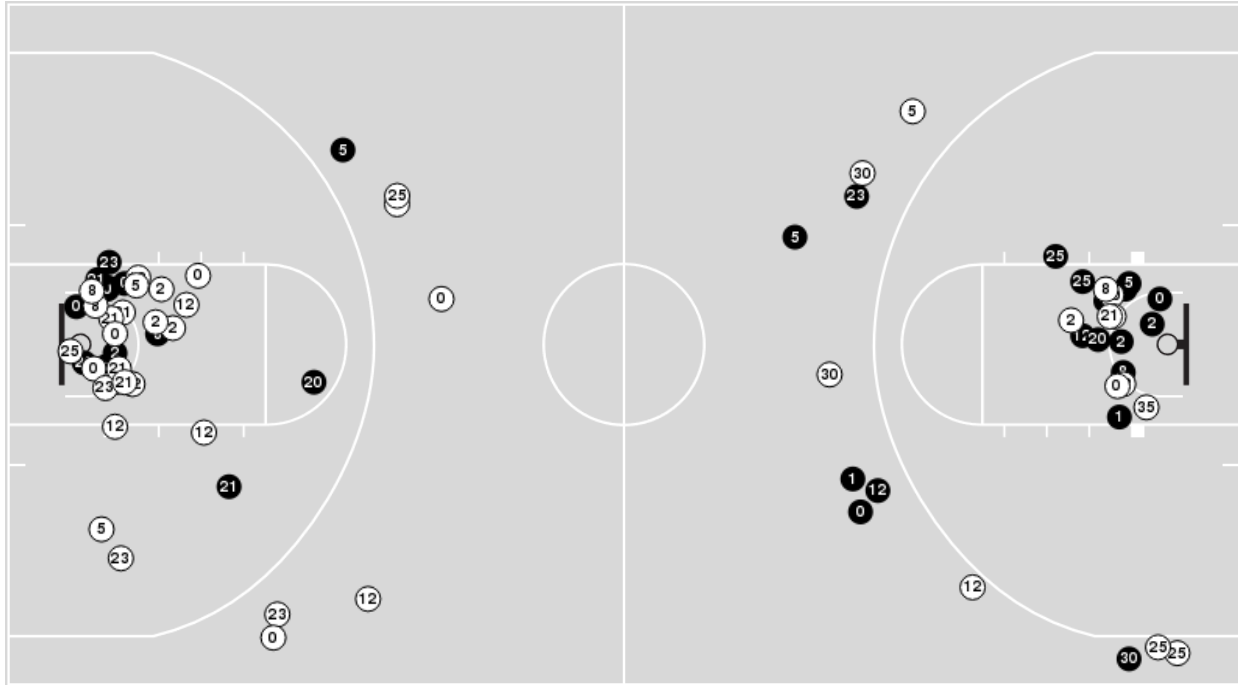

Players => AllFG Types=>AllResults=>All
South Carolina

All Field Goals