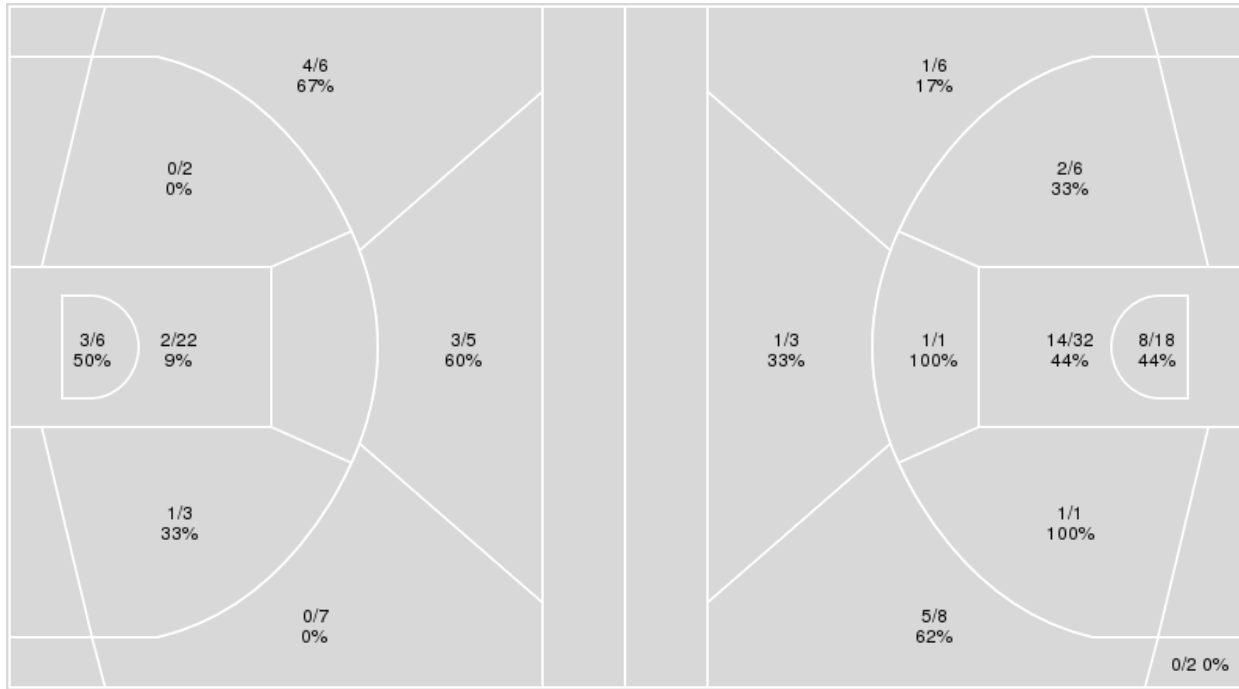

Officials: Dee Kantner, Fatou Cissoko-Stephens, Rod Creech

{ Players => 1, 3, 5, 7, 10, 11, 12, 13, 14, 20, 22, 30, 31, 32; } FG
Types => All; Results => All;

{ Players => All; } FG Types => All; Results => All;

Clemson

South Carolina

Clemson	M/A	%
Field Goals	13/51	25
2 Points	6/33	18
3 Points	7/18	39
Free Throws	12/12	100

South Carolina	M/A	%
Field Goals	33/77	43
2 Points	26/58	45
3 Points	7/19	37
Free Throws	4/6	67