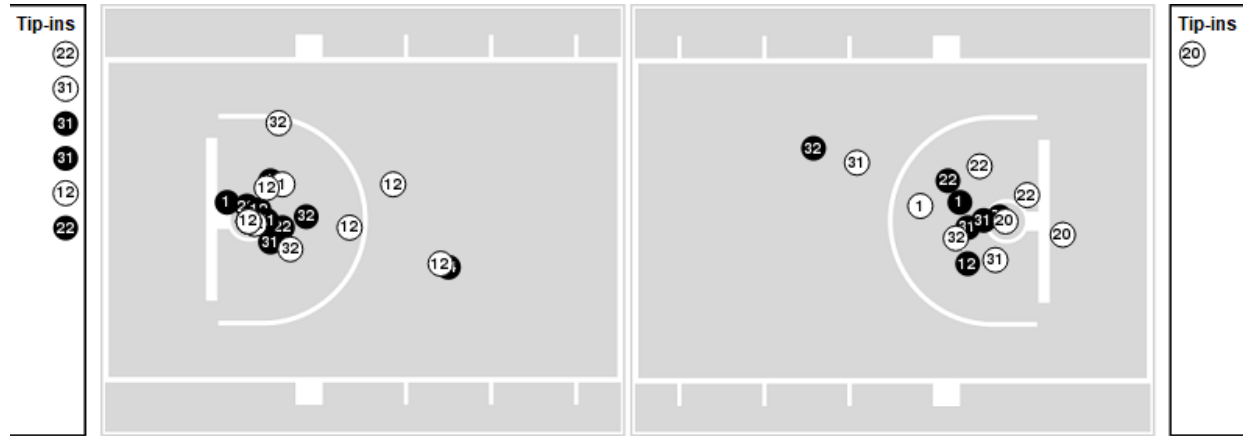

Blow Up Chart

N Made   **O** Missed   **N** - Player Number

Clemson	M/A	%
Field Goals	34/72	47
2 Points	21/42	50
3 Points	13/30	43
Free Throws	9/15	60

Clemson	M/A	%
Points in the Paint	38 (19 / 38)	50
Fast Break Points	18 (8/8)	100
Second Chance Points	22 (10/22)	45
Effective FG%	56