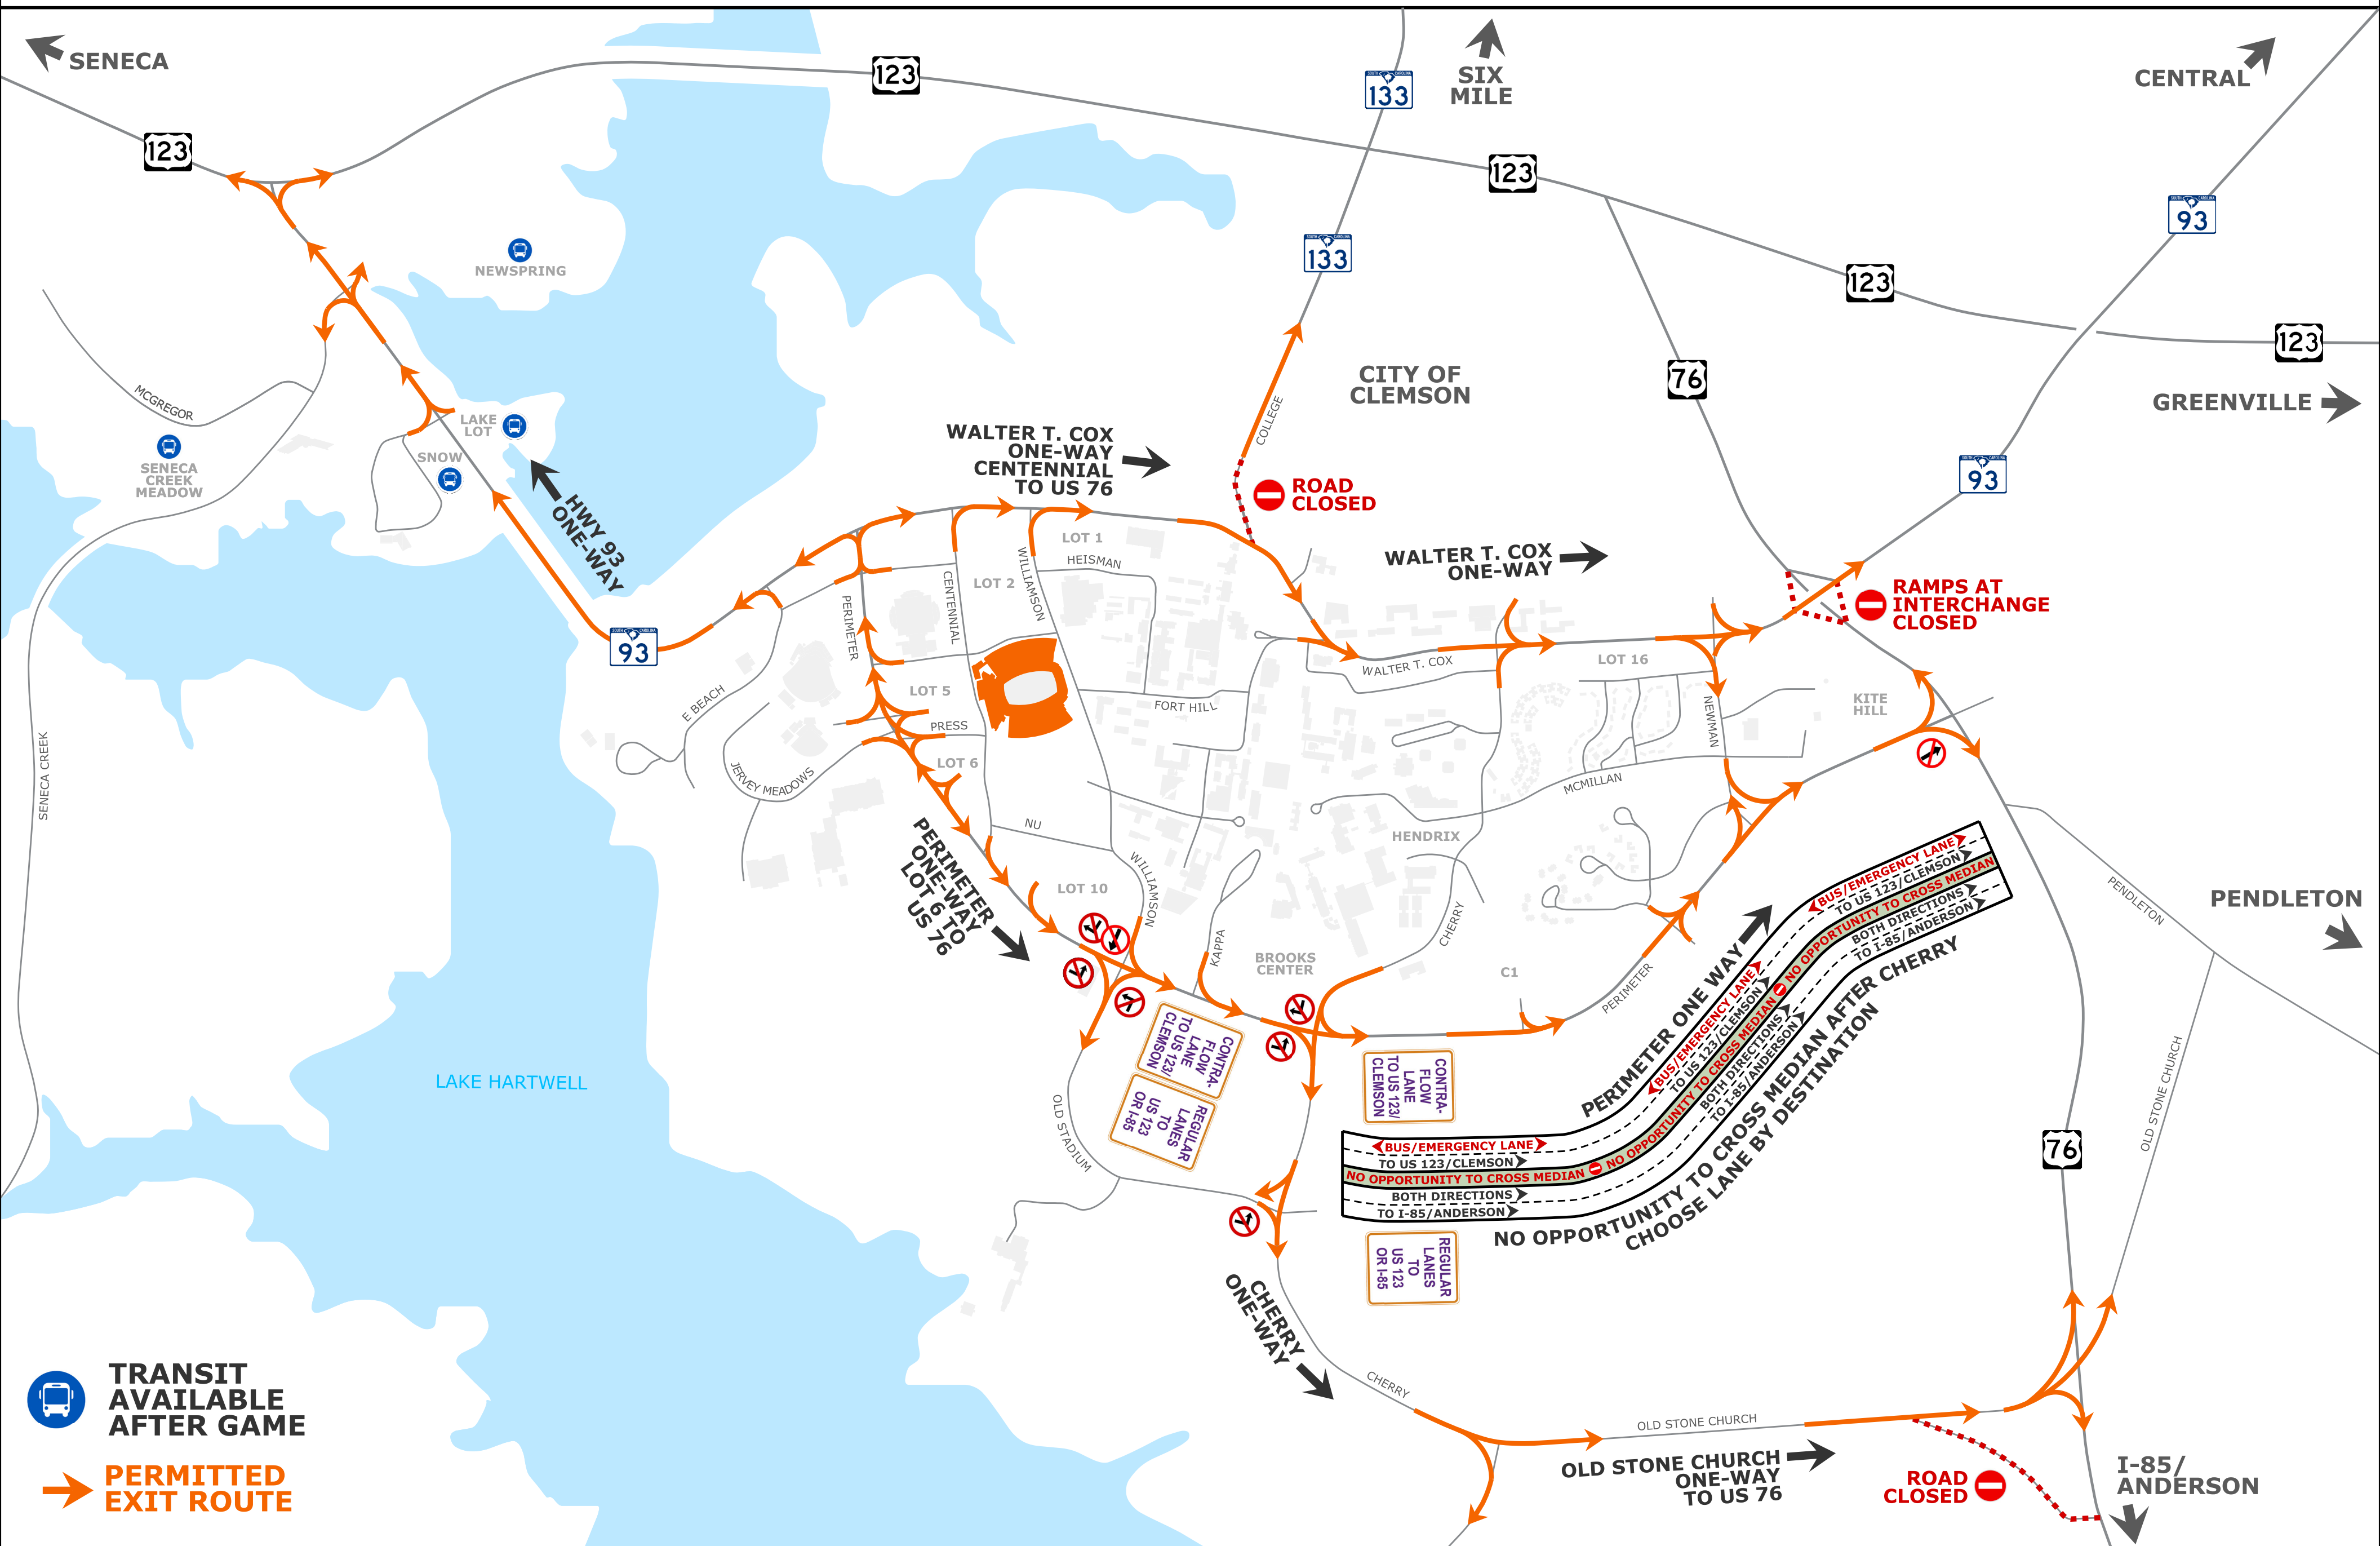

CLEMSON FOOTBALL

TRANSIT AVAILABLE AFTER GAME

PERMITTED EXIT ROUTE

POSTGAME TRAFFIC FLOW

IN EFFECT FOR 2 HOURS AFTER GAME OR UNTIL CONDITIONS NORMALIZE