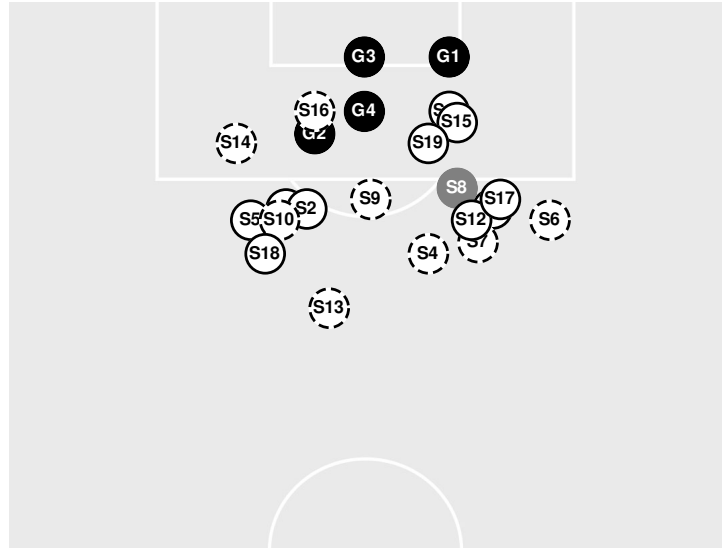

Shots by Half Intervals

Paladins
Tigers

	1st Half	2nd Half
Paladins	3	3
Tigers	17	6

Shot Chart

PALADINS

TIGERS

S Shot Off Target
 S Shot On Target
 S Blocked
 G Goal / Own Goal

Shot Summary

Official Soccer Shot Chart - Final

Clemson vs Furman

8/29/2024 Eugene Stone III Soccer Stadium, Greenville, S.C.
2024 Furman Women's Soccer

Match Time: 7:00 PM

Match Duration: 02:16

Attendance: 1676

Officials: Rick Rogers, Khadime Sabara, Gunwan Park

PALADINS

No	Time	Player	Description
S1	18'	10, Valentina Mosquera	Saved
G1	20'	20, Ava King	
S2	35'	10, Valentina Mosquera	
S3	46'	26, Jenny Jacobson	Blocked
S4	50'	10, Valentina Mosquera	Blocked
S5	79'	24, Norah Roller	