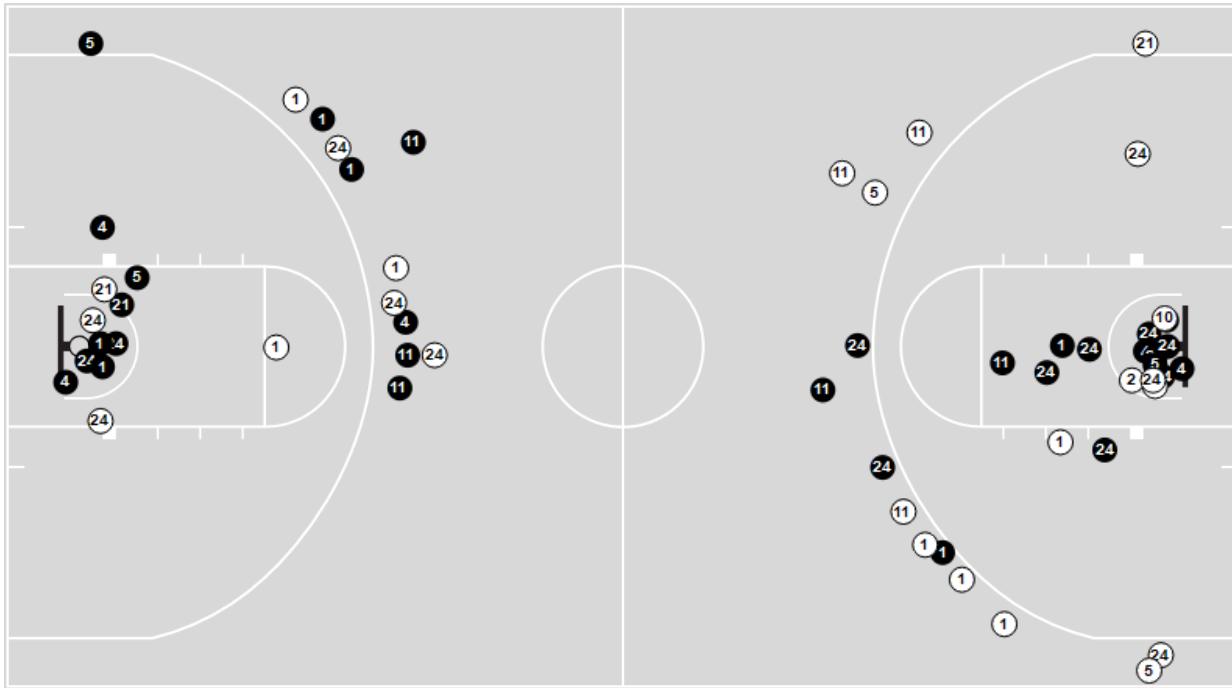

Players => All ; FG Types => All ; Results => All ;

Clemson

All Field Goals