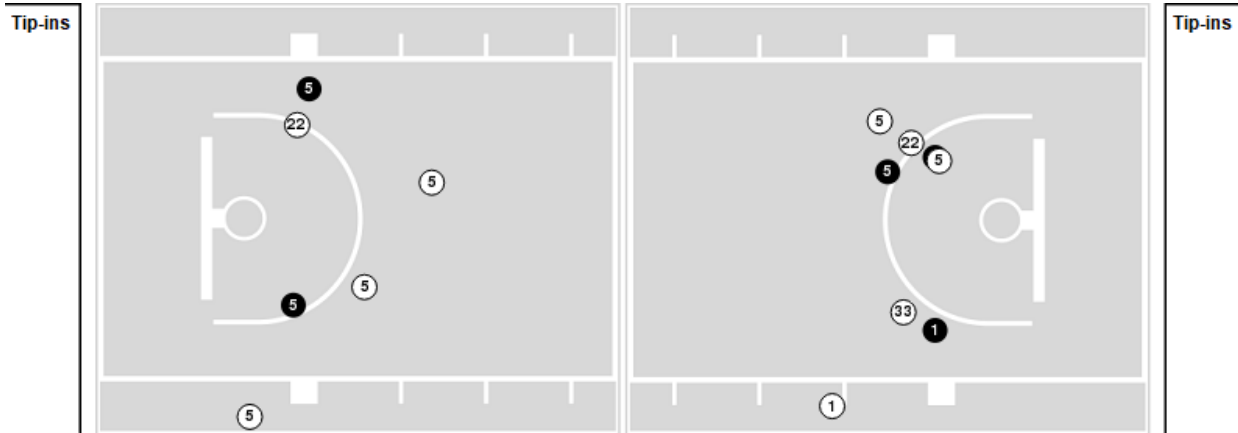

Blow Up Chart

● Made   ○ Missed   N - Player Number

Clemson	M/A	%
Field Goals	16/53	30
2 Points	9/24	38
3 Points	7/29	24
Free Throws	11/16	69

Clemson	M/A	%
Points in the Paint	10 (5 / 13)	38
Fast Break Points	1 (1/2)	50
Second Chance Points	5 (2/10)	20
Effective FG%	37