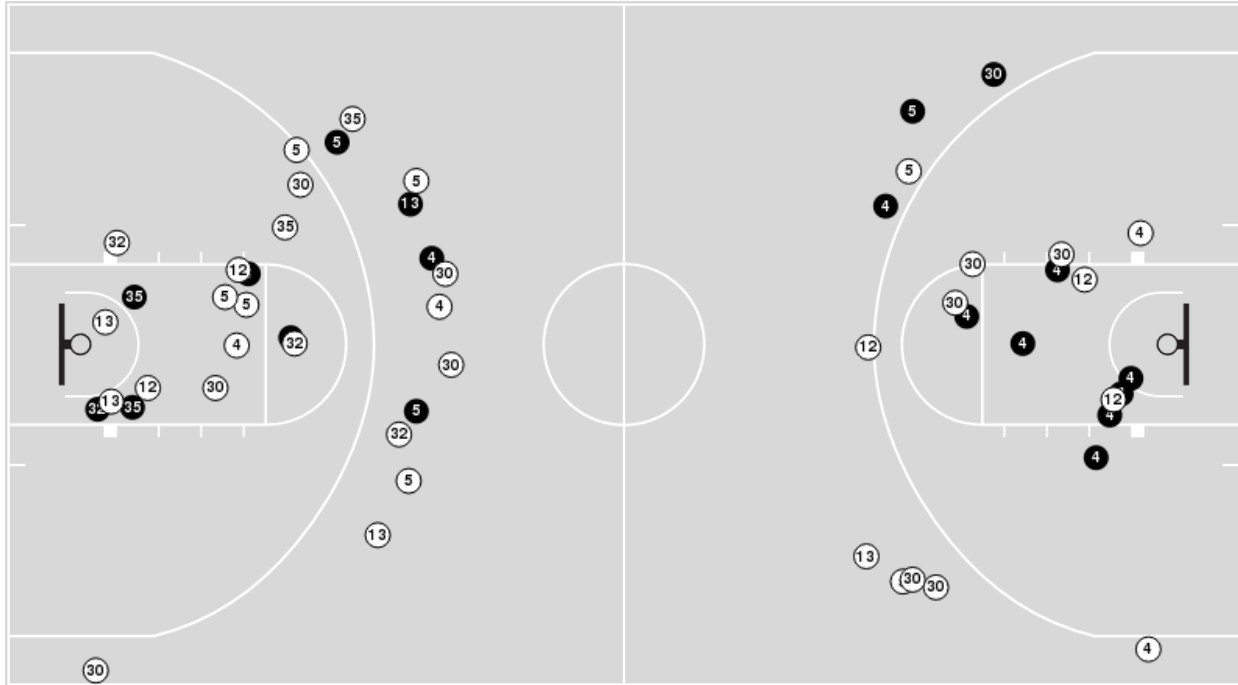

Players => 0, 1, 4, 5, 12, 13, 21, 30, 32, 35, 44, 54FG Types=>AllResults=>All

Miami (FL)

All Field Goals