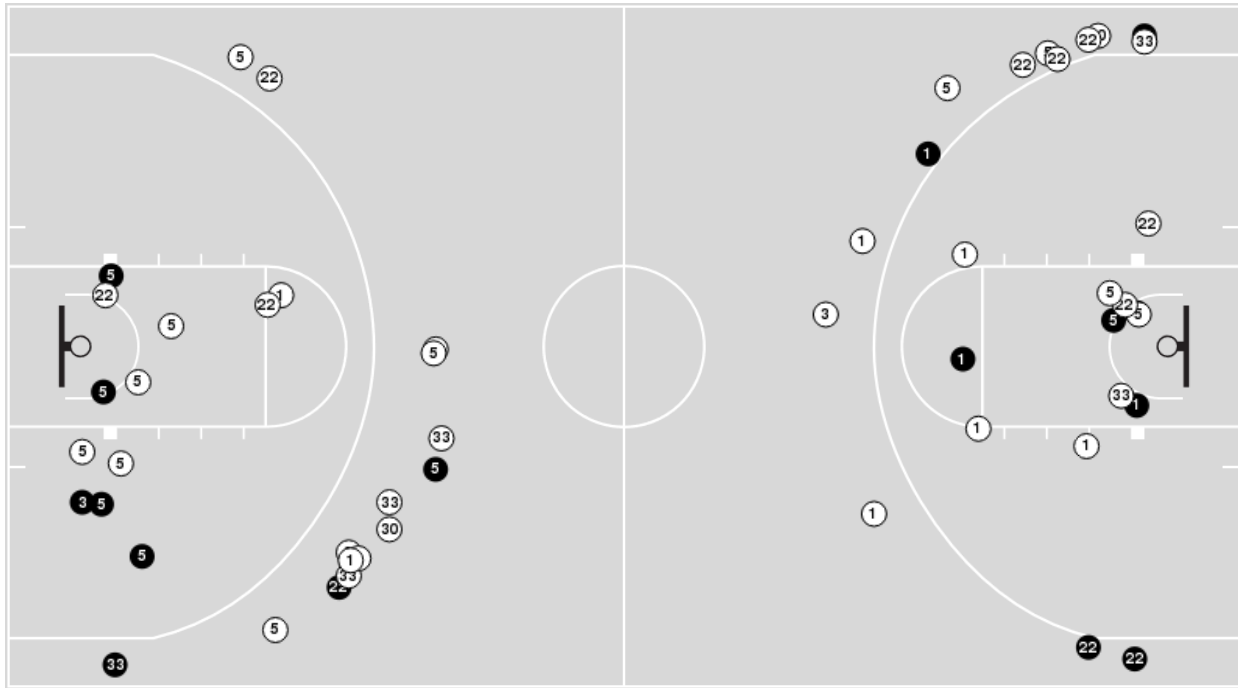

Officials: Joseph Vaszily, Meadow Overstreet, Kevin Sparrock

Players => 0, 1, 2, 3, 5, 10, 11, 13, 21, 22, 23, 30, 33, 34 FG Types=>All Results=>All

Clemson

All Field Goals