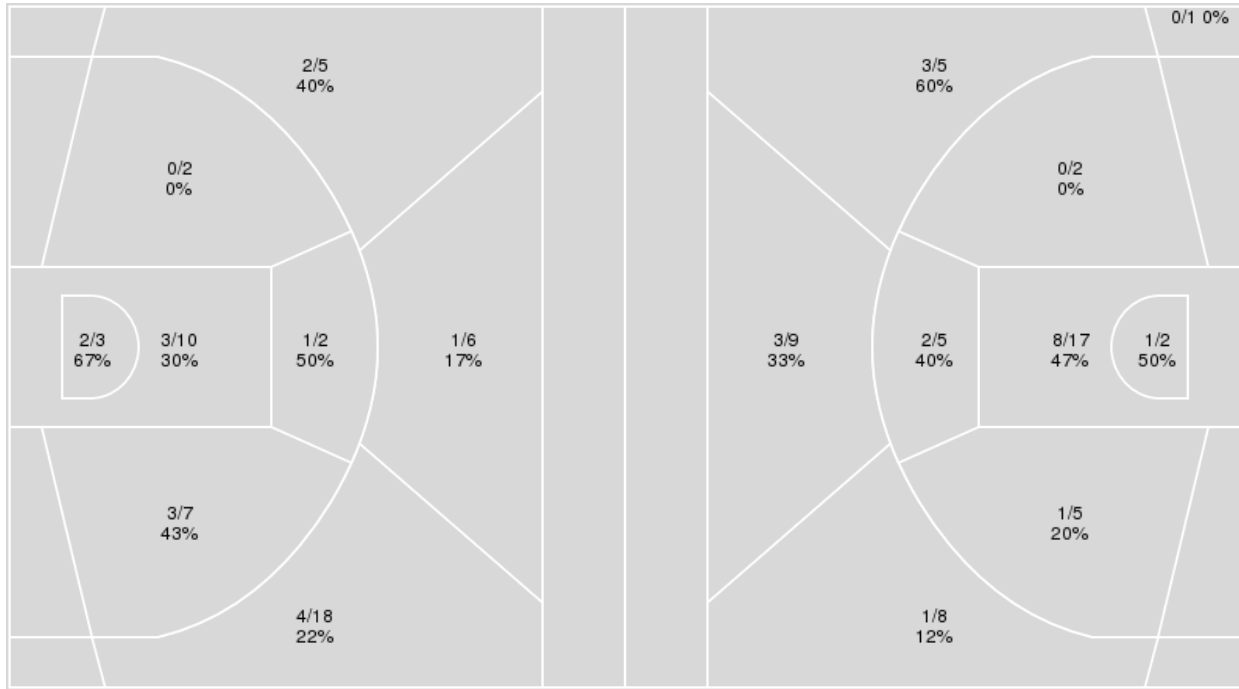

Miami (FL) at Clemson

02/25/24 Littlejohn Coliseum, Clemson
2023-24 Women's Basketball

Officials: Joseph Vaszily, Meadow Overstreet, Kevin Sparrock

{ Players => 0, 1, 2, 3, 5, 10, 11, 13, 21, 22, 23, 30, 33, 34; } FG Types => All; Results => All;

{ Players => 0, 1, 4, 5, 12, 13, 21, 30, 32, 35, 44, 54; } FG Types => All; Results => All;

Clemson

Miami (FL)

Clemson	M/A	%
Field Goals	16/53	30
2 Points	9/24	38
3 Points	7/29	24
Free Throws	11/16	69

Miami (FL)	M/A	%
Field Goals	19/54	35
2 Points	12/31	39
3 Points	7/23	30
Free Throws	11/14	79