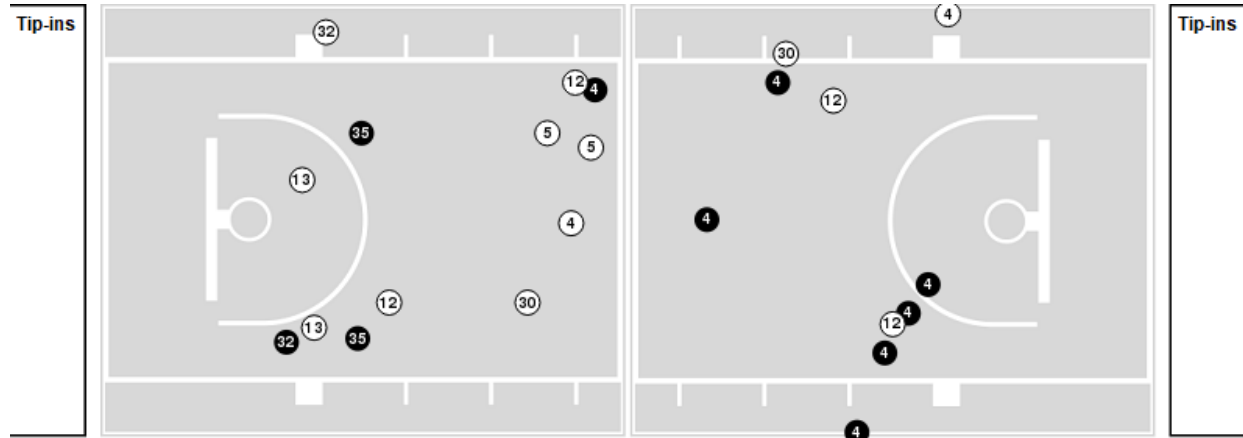

Blow Up Chart

● Made ○ Missed N - Player Number

Miami (FL)	M/A	%
Field Goals	19/54	35
2 Points	12/31	39
3 Points	7/23	30
Free Throws	11/14	79

Miami (FL)	M/A	%
Points in the Paint	18 (9 / 19)	47
Fast Break Points	2 (1/1)	100
Second Chance Points	15 (8/15)	53
Effective FG%	42