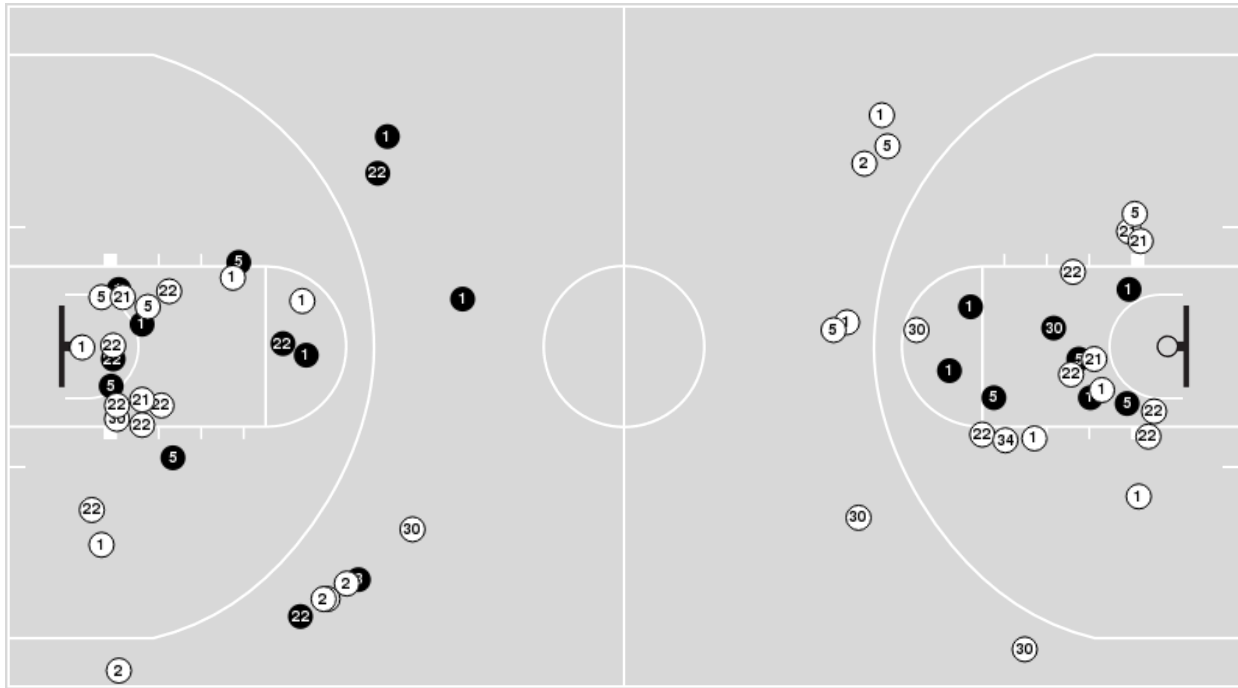

Officials: Tiara Cruse, Karen Preato, Mark Resch

Players => 0, 1, 2, 3, 5, 10, 11, 13, 21, 22, 23, 30, 33, 34 FG Types=>All Results=>All

Clemson

All Field Goals