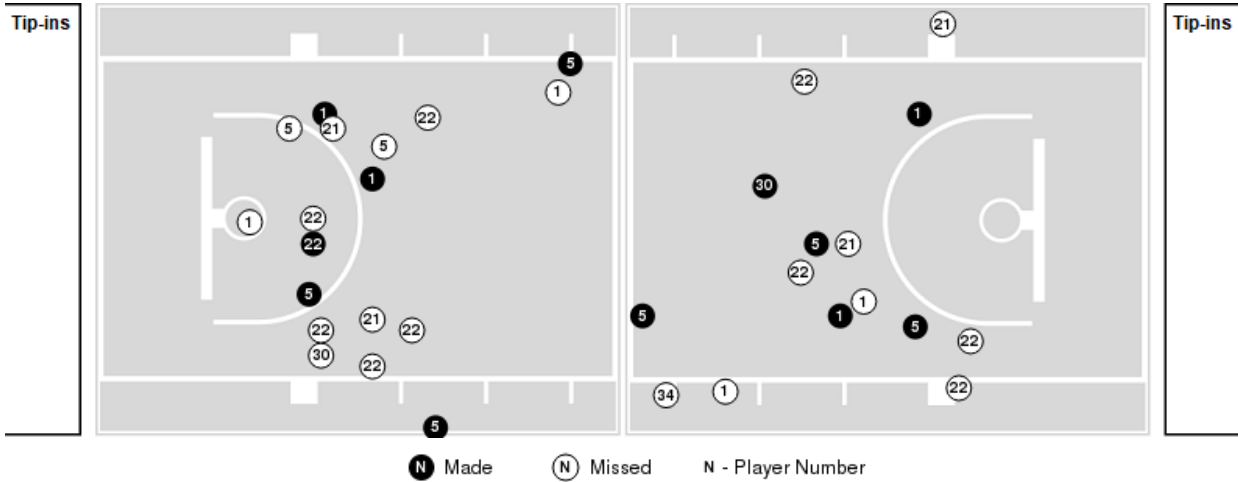

Blow Up Chart

Clemson	M/A	%
Field Goals	21/62	34
2 Points	16/45	36
3 Points	5/17	29
Free Throws	16/24	67

Clemson	M/A	%
Points in the Paint	20 (10 / 27)	37
Fast Break Points	6 (3/4)	75
Second Chance Points	5 (3/10)	30
Effective FG%	38