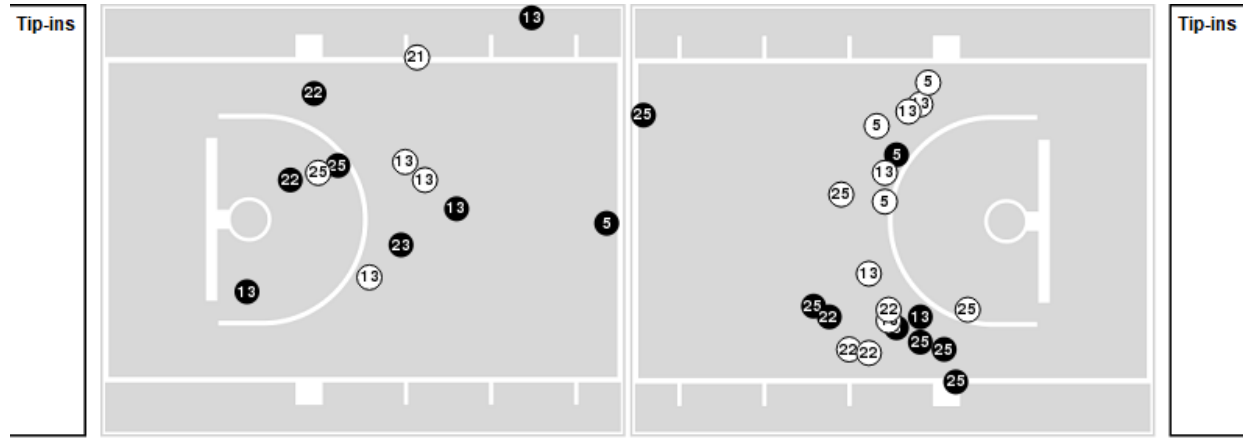

Blow Up Chart

● Made   ○ Missed   N - Player Number

Georgia Tech	M/A	%
Field Goals	25/61	41
2 Points	22/47	47
3 Points	3/14	21
Free Throws	11/11	100

Georgia Tech	M/A	%
Points in the Paint	30 (15 / 32)	47
Fast Break Points	6 (3/3)	100
Second Chance Points	10 (6/9)	67
Effective FG%	43