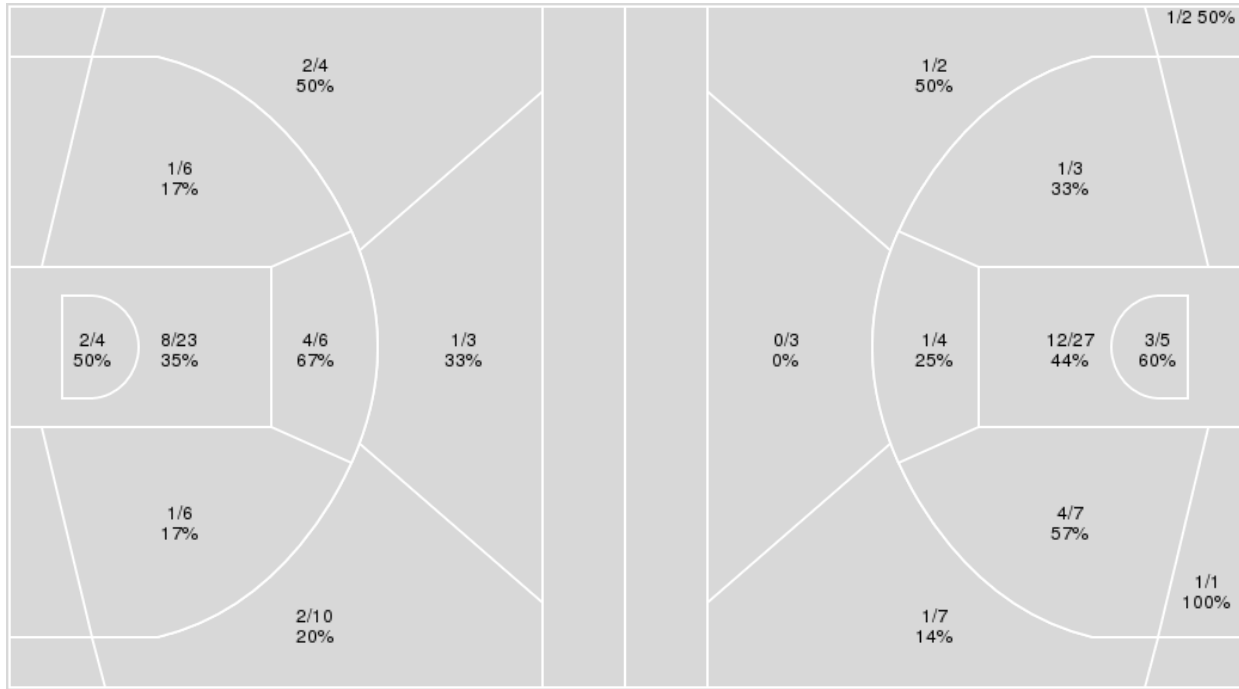

Officials: Tiara Cruse, Karen Preato, Mark Resch

{ Players => 0, 1, 2, 3, 5, 10, 11, 13, 21, 22, 23, 30, 33, 34; } FG Types { Players => All; } FG Types => All; Results => All;
=> All; Results => All;

Clemson

Georgia Tech

Clemson	M/A	%
Field Goals	21/62	34
2 Points	16/45	36
3 Points	5/17	29
Free Throws	16/24	67

Georgia Tech	M/A	%
Field Goals	25/61	41
2 Points	22/47	47
3 Points	3/14	21
Free Throws	11/11	100