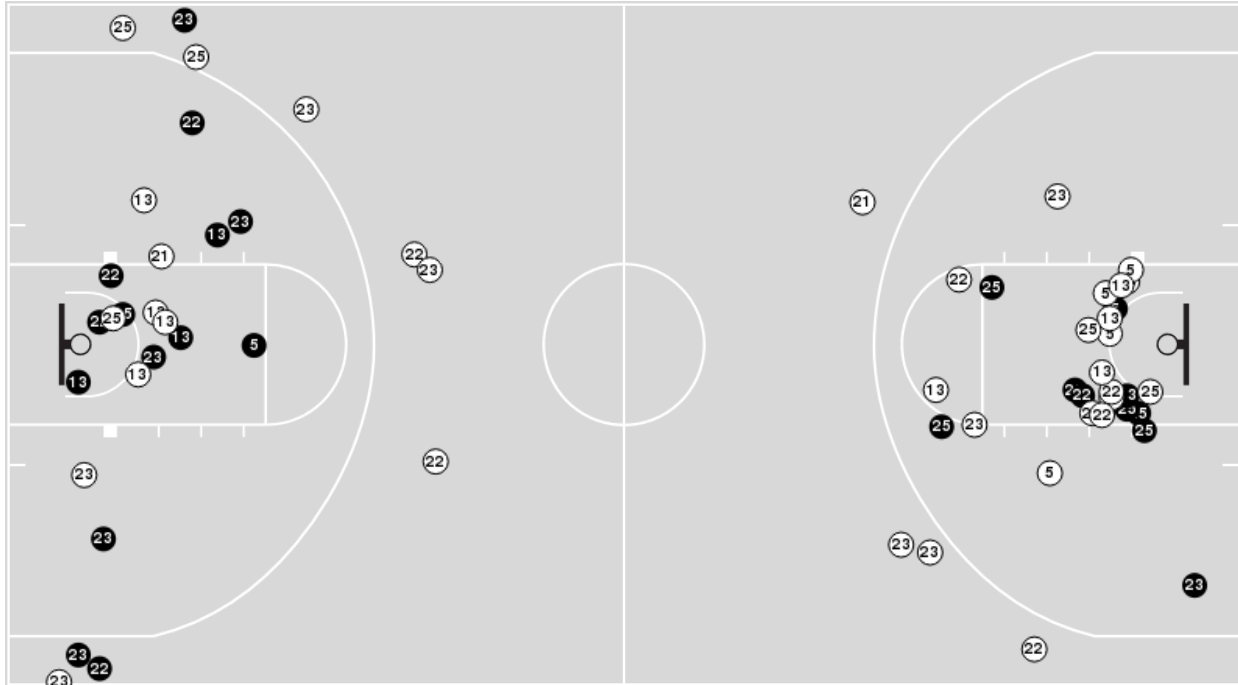

Players => AllFG Types=>AllResults=>All
Georgia Tech

All Field Goals