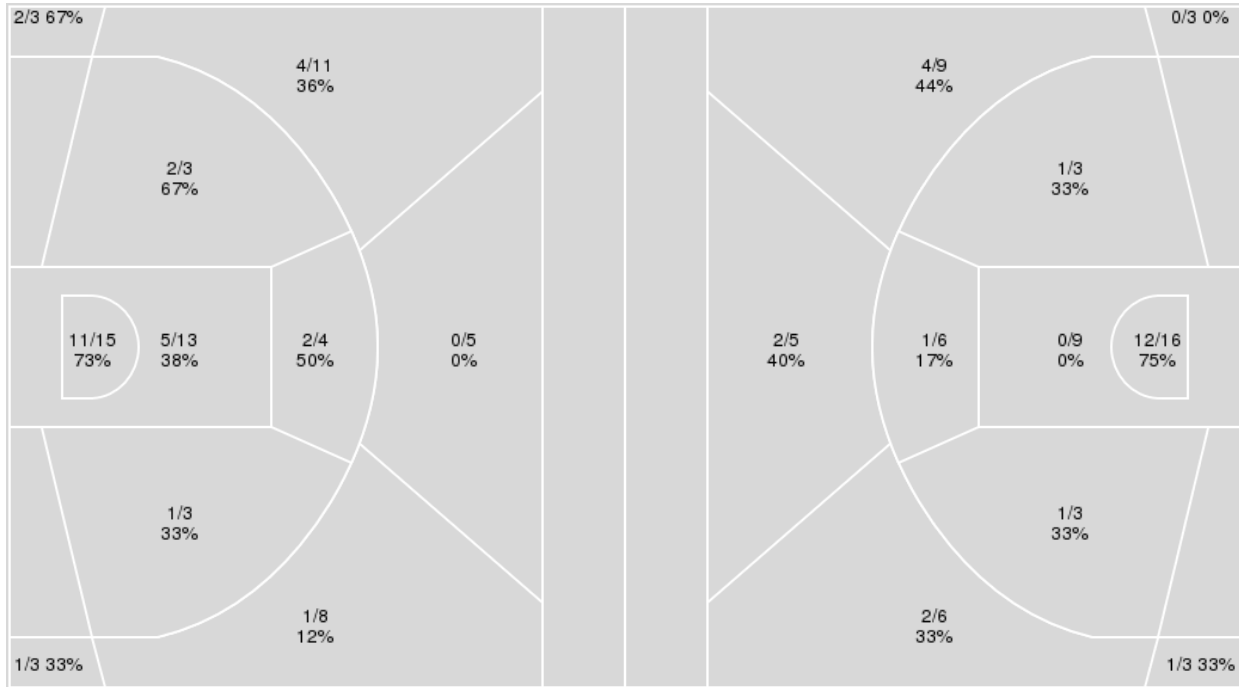

Officials: Dee Kanter, Talisa Green, Teresa Stuck

{ Players => 0, 1, 4, 5, 12, 13, 21, 30, 32, 35, 44; } FG Types => All;
Results => All;

{ Players => 0, 1, 2, 3, 5, 10, 11, 13, 21, 22, 23, 30, 33, 34; } FG Types
=> All; Results => All;

Miami (FL)

Clemson

Miami (FL)	M/A	%
Field Goals	29/68	43
2 Points	21/38	55
3 Points	8/30	27
Free Throws	9/12	75

Clemson	M/A	%
Field Goals	24/63	38
2 Points	15/37	41
3 Points	9/26	35
Free Throws	15/19	79