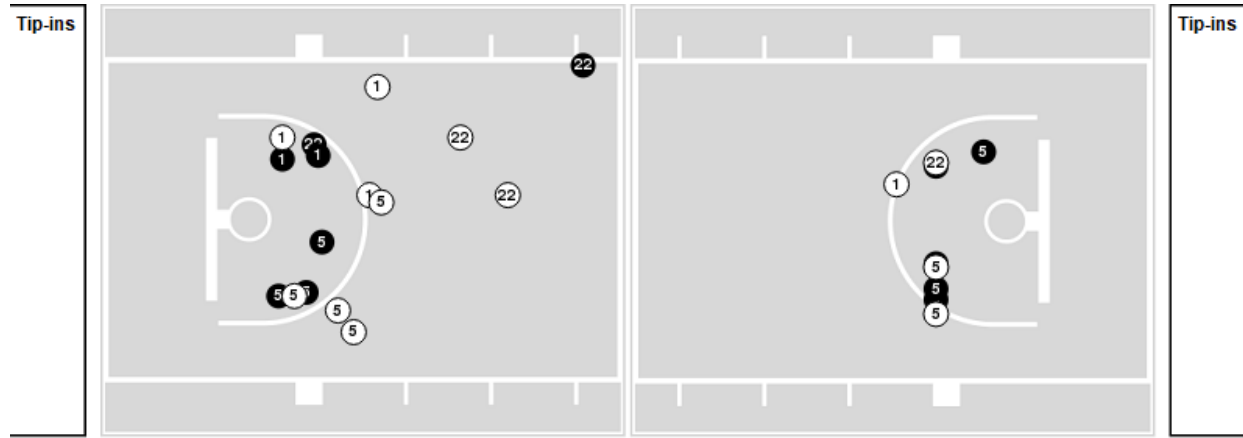

**Officials:** Dee Kanter, Talisa Green, Teresa Stuck

Players => 0, 1, 2, 3, 5, 10, 11, 13, 21, 22, 23, 30, 33, 34 FG Types=>All Results=>All

**Clemson**

**All Field Goals**

**Blow Up Chart**

● Made    ○ Missed    N - Player Number