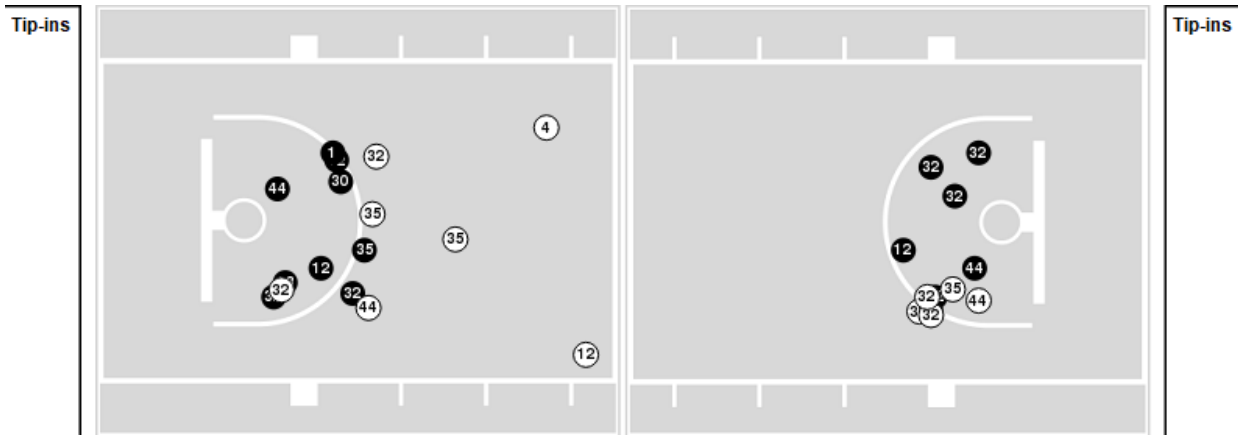

**Officials:** Dee Kanter, Talisa Green, Teresa Stuck

Players => 0, 1, 4, 5, 12, 13, 21, 30, 32, 35, 44 FG Types=>AllResults=>All

**Miami (FL)**

**All Field Goals**

**Blow Up Chart**

● Made ○ Missed N - Player Number