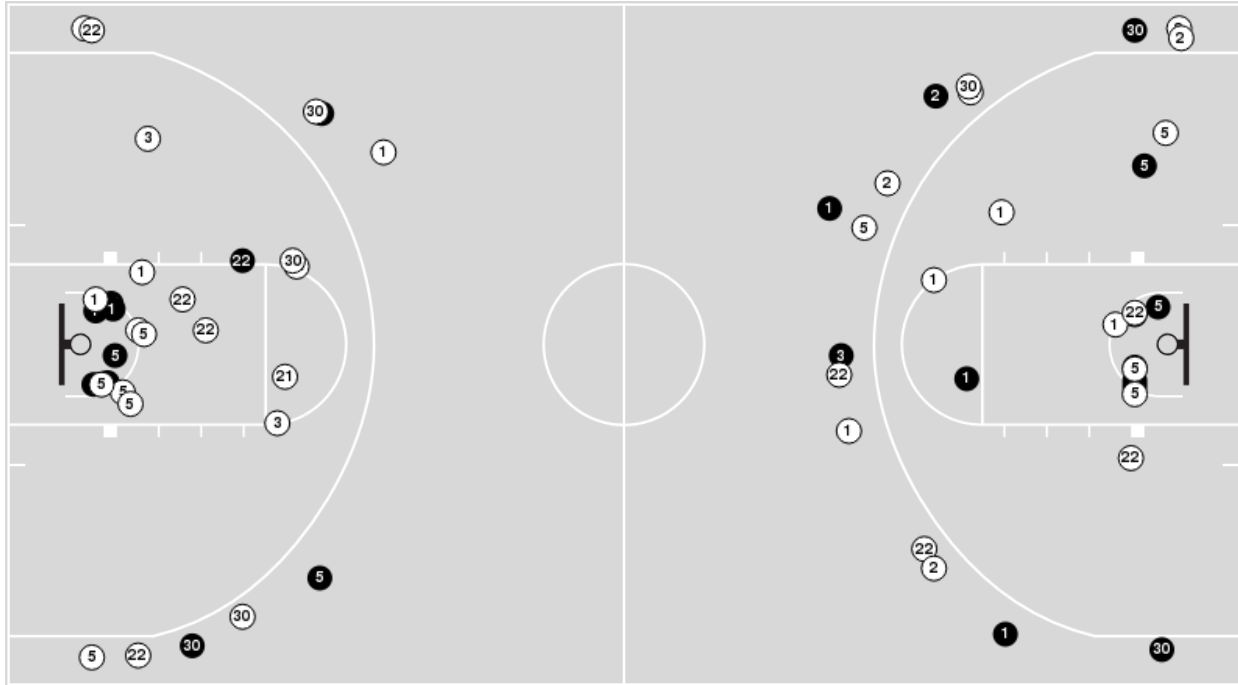

Officials: Dee Kanter, Talisa Green, Teresa Stuck

Players => 0, 1, 2, 3, 5, 10, 11, 13, 21, 22, 23, 30, 33, 34 FG Types=>All Results=>All

Clemson

All Field Goals