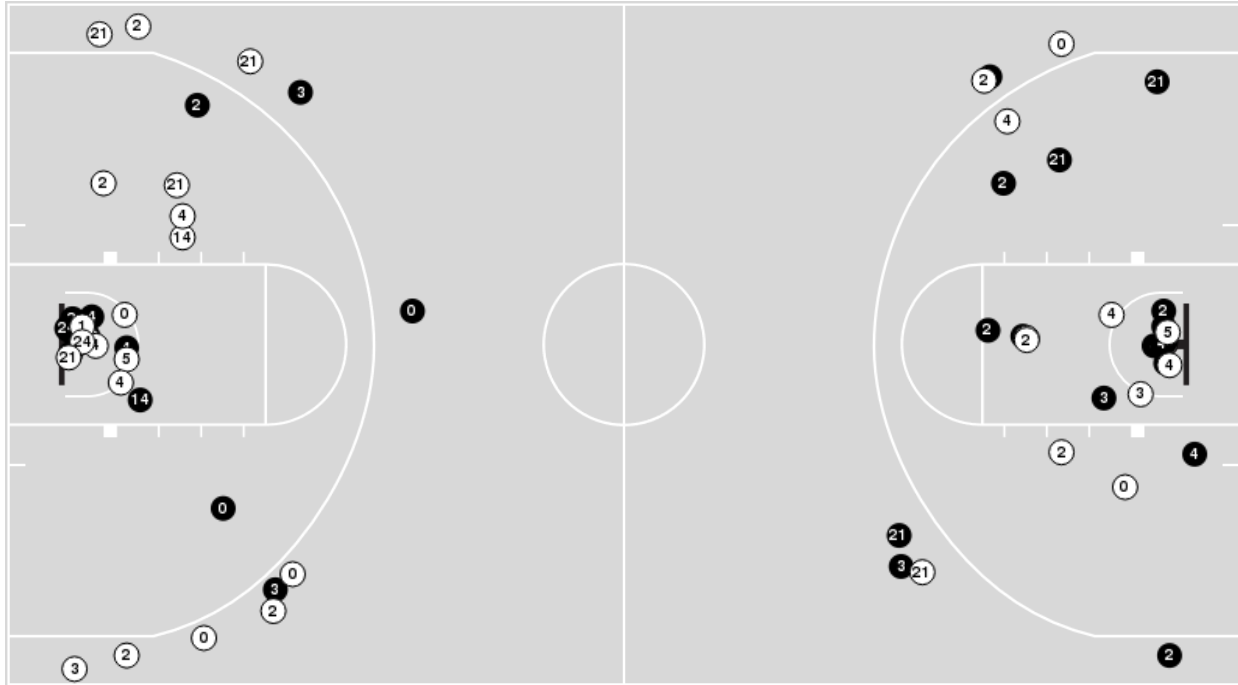

Officials: Ashley Gloss, Nykeshia Thompson, Rod Creech

Players => 0, 1, 2, 3, 4, 5, 14, 21, 22, 23, 24 FG Types=>All Results=>All

Mississippi St.

All Field Goals