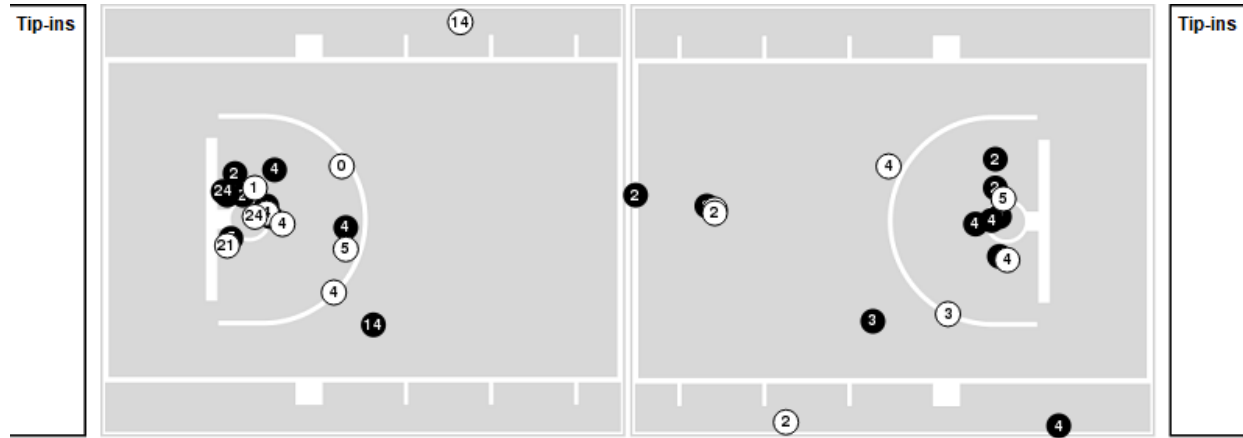

Officials: Ashley Gloss, Nykeshia Thompson, Rod Creech

Players => 0, 1, 2, 3, 4, 5, 14, 21, 22, 23, 24 FG Types=>All Results=>All

Mississippi St.

All Field Goals

Blow Up Chart

● Made ○ Missed N - Player Number