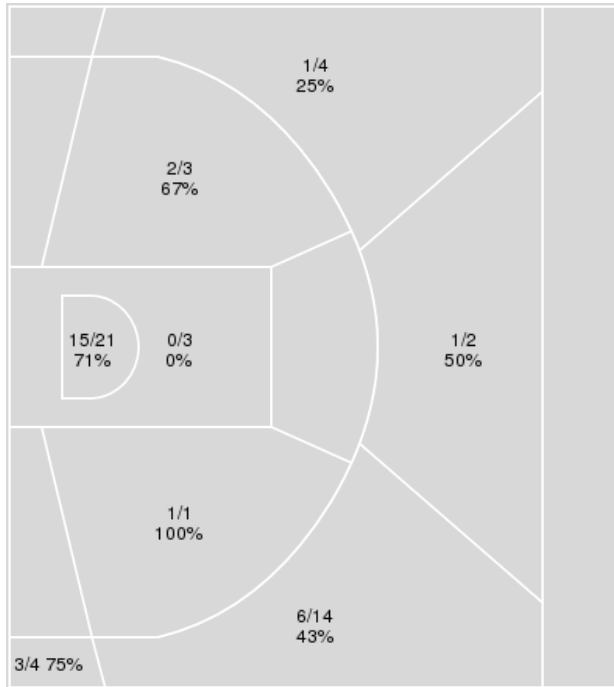

Officials: Ashley Gloss, Nykeshia Thompson, Rod Creech

{ Players => 0, 1, 2, 3, 5, 10, 11, 13, 21, 22, 23, 30, 33, 34; } FG Types => All; Results => All;

{ Players => 0, 1, 2, 3, 4, 5, 14, 21, 22, 23, 24; } FG Types => All; Results => All;

Clemson

Mississippi St.

Clemson	M/A	%
Field Goals	29/52	56
2 Points	18/28	64
3 Points	11/24	46
Free Throws	9/13	69

Mississippi St.	M/A	%
Field Goals	32/64	50
2 Points	25/46	54
3 Points	7/18	39
Free Throws	10/14	71