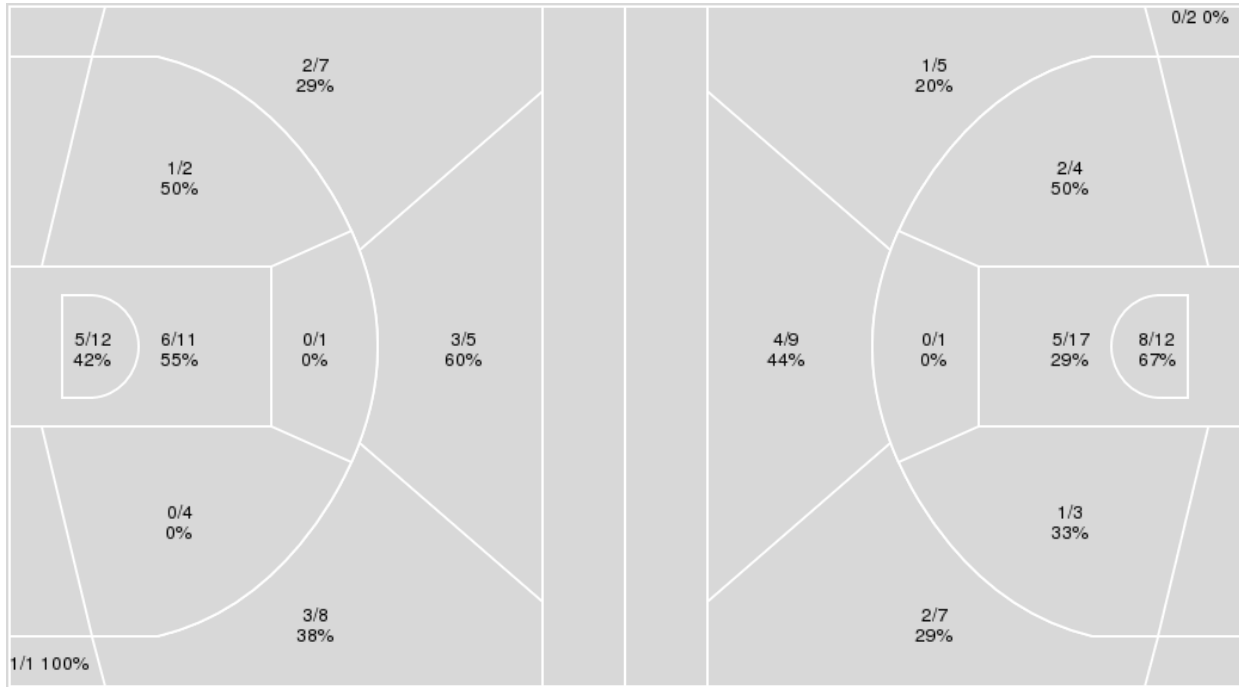

Officials: Bert Smith, Lamar Simpson, Tommy Morissey

{ Players => All; } FG Types => All; Results => All;

{ Players => All; } FG Types => All; Results => All;

Duke

Clemson

Duke	M/A	%
Field Goals	21/51	41
2 Points	12/30	40
3 Points	9/21	43
Free Throws	21/33	64

Clemson	M/A	%
Field Goals	23/60	38
2 Points	16/37	43
3 Points	7/23	30
Free Throws	18/22	82