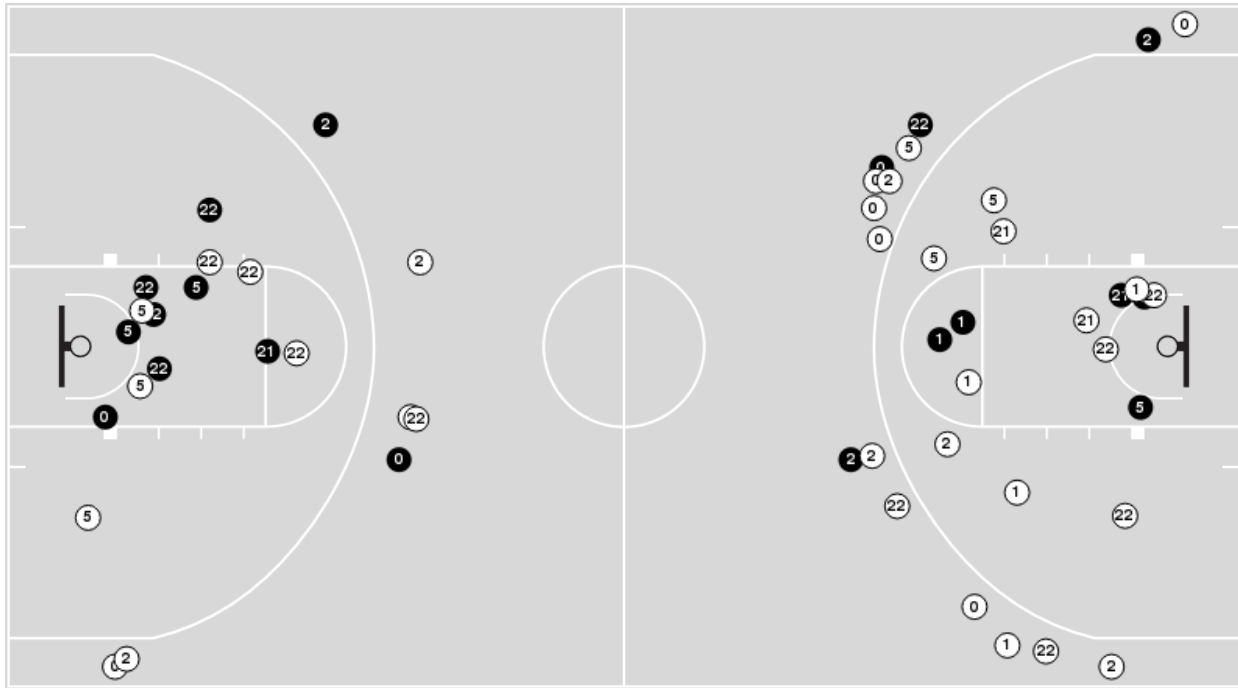

Officials:

Players => 0, 1, 2, 3, 5, 10, 11, 13, 21, 22, 23, 30, 33, 34 FG Types=>All Results=>All

Clemson

All Field Goals