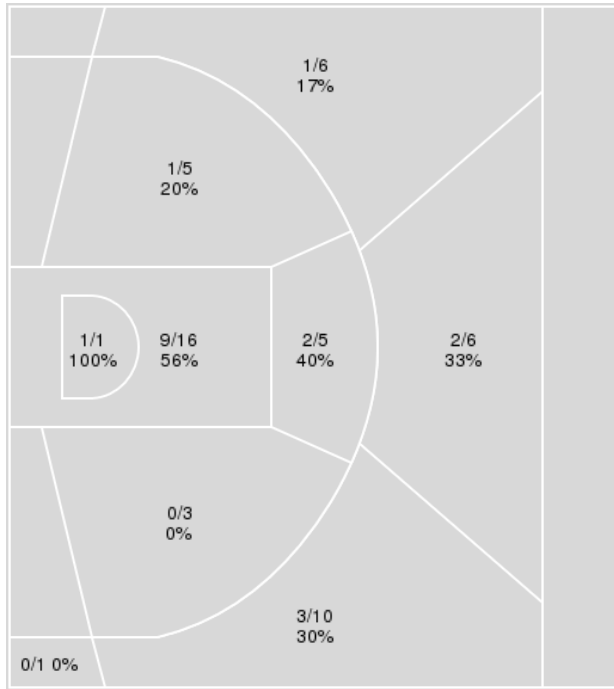

NC State at Clemson

01/25/24 Littlejohn Coliseum, Clemson
2023-24 Women's Basketball

Game Time: 7:00 PM
Game Duration: 1:43
Attendance: 919

Officials:

{ Players => 0, 1, 2, 3, 5, 10, 11, 13, 21, 22, 23, 30, 33, 34; } FG Types { Players => All; } FG Types => All; Results => All;
=> All; Results => All;

Clemson