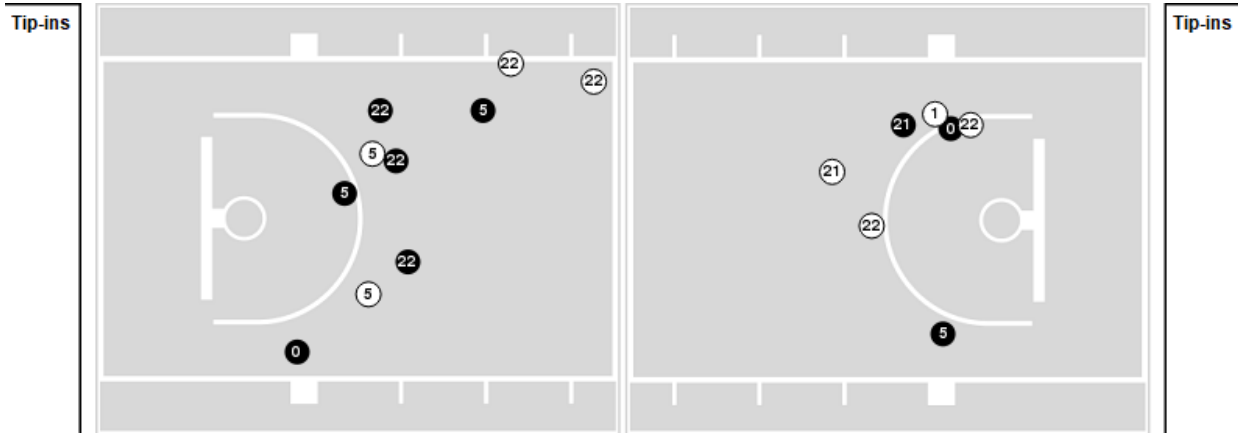

Blow Up Chart

● Made   ○ Missed   N - Player Number

Clemson	M/A	%
Field Goals	19/53	36
2 Points	13/30	43
3 Points	6/23	26
Free Throws	5/6	83

Clemson	M/A	%
Points in the Paint	20 (10 / 17)	59
Fast Break Points	5 (2/2)	100
Second Chance Points	4 (3/6)	50
Effective FG%	42