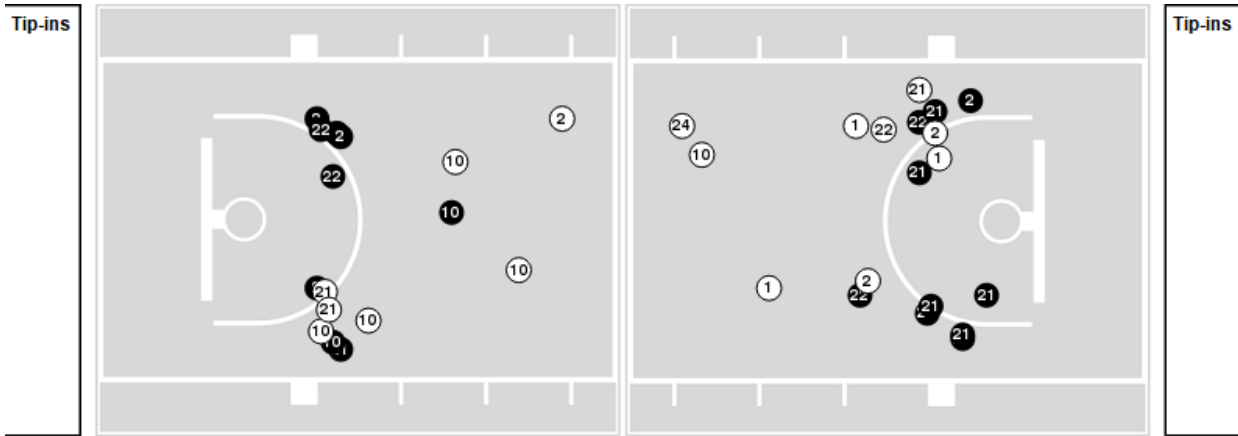

Blow Up Chart

● Made   ○ Missed   N - Player Number

NC State	M/A	%
Field Goals	30/67	45
2 Points	24/48	50
3 Points	6/19	32
Free Throws	5/11	45

NC State	M/A	%
Points in the Paint	38 (19 / 36)	53
Fast Break Points	13 (7/8)	88
Second Chance Points	17 (8/12)	67
Effective FG%	49