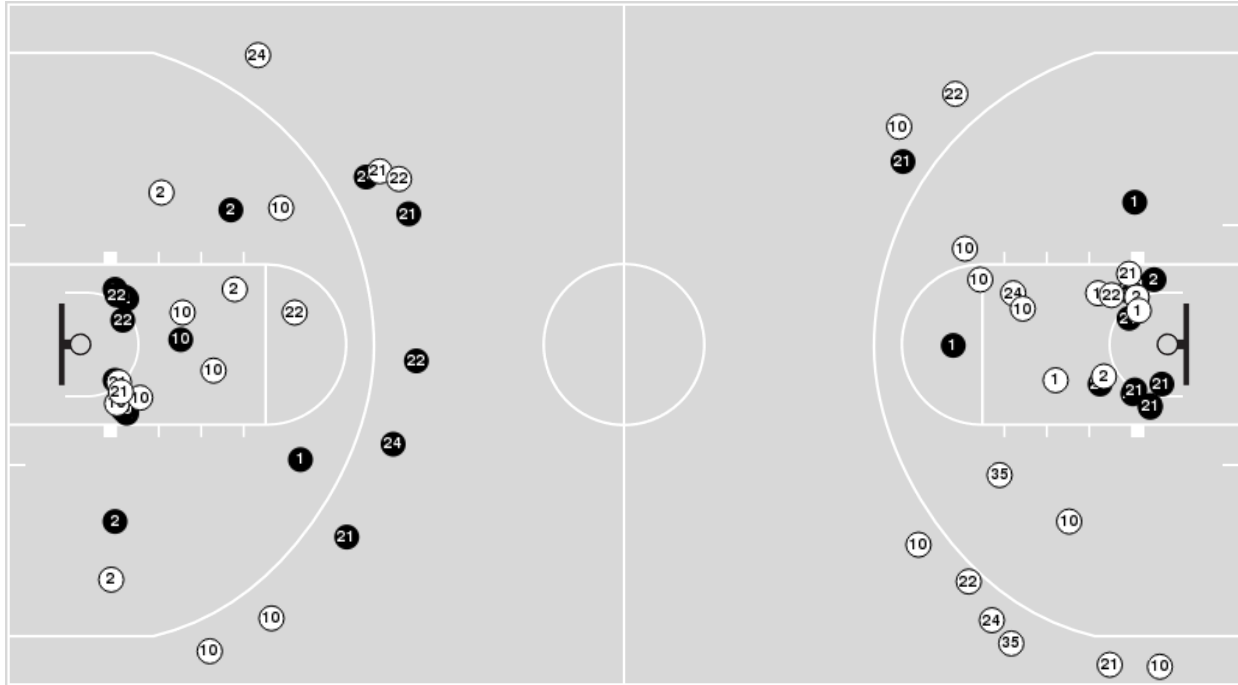

Officials:

Players => AllFG Types=>AllResults=>All
NC State

All Field Goals