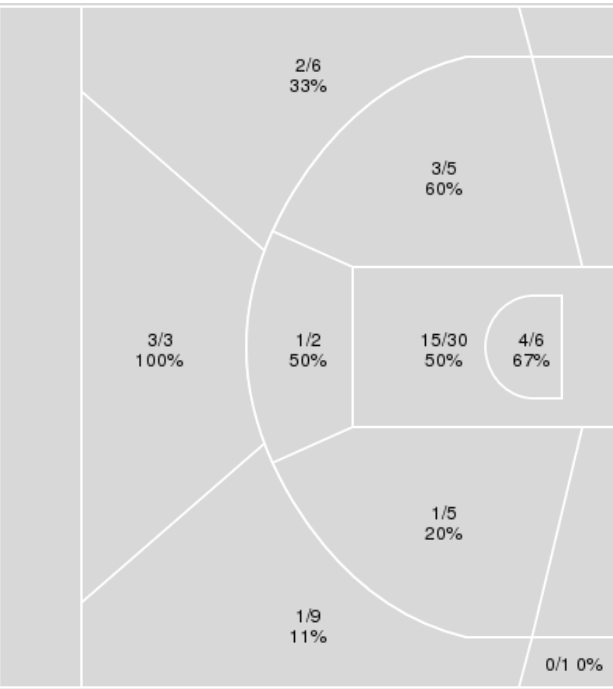

NC State

Clemson	M/A	%
Field Goals	19/53	36
2 Points	13/30	43
3 Points	6/23	26
Free Throws	5/6	83

NC State	M/A	%
Field Goals	30/67	45
2 Points	24/48	50
3 Points	6/19	32
Free Throws	5/11	45