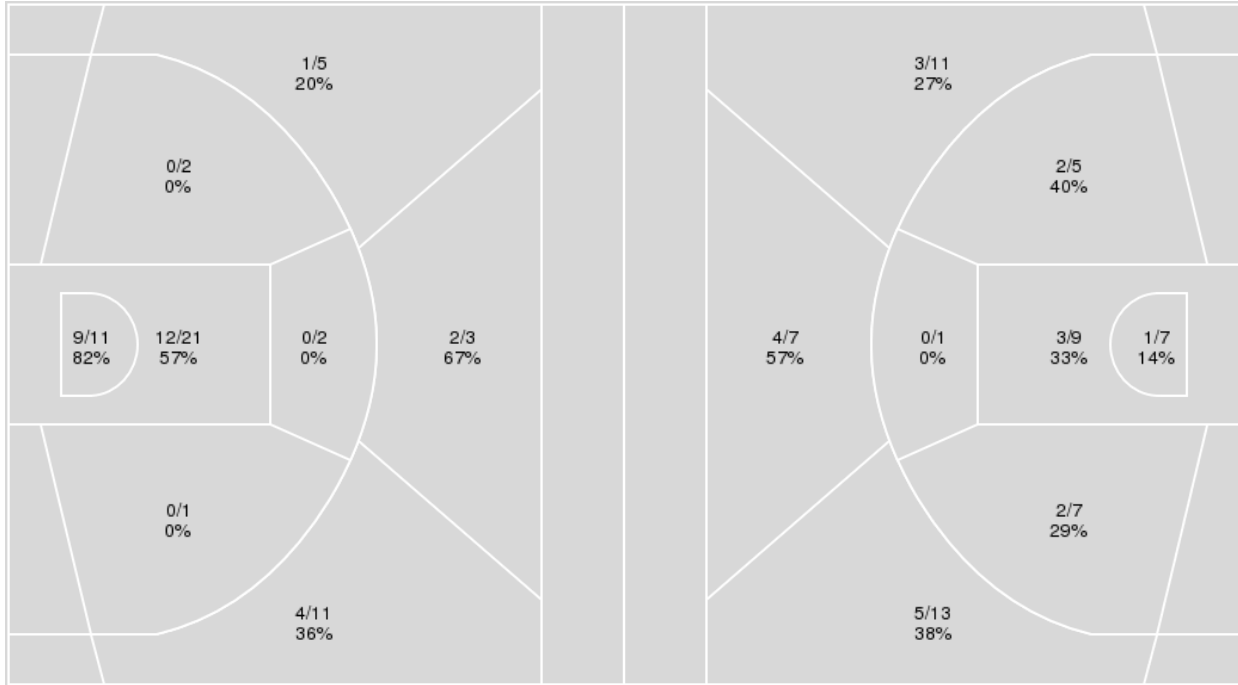

Air Force at Clemson

12/19/23 Littlejohn Coliseum, Clemson
2023-24 Women's Basketball

Game Time: 1:00 PM
Game Duration: 1:41
Attendance: 870

Officials: Joseph Vasziily, Tyler Trimble, Toni Patillo

{ Players => All; } FG Types => All; Results => All;

{ Players => All; } FG Types => All; Results => All;

Clemson

Air Force

Clemson	M/A	%
Field Goals	28/56	50
2 Points	21/37	57
3 Points	7/19	37
Free Throws	7/10	70

Air Force	M/A	%
Field Goals	20/60	33
2 Points	8/29	28
3 Points	12/31	39
Free Throws	2/2	100