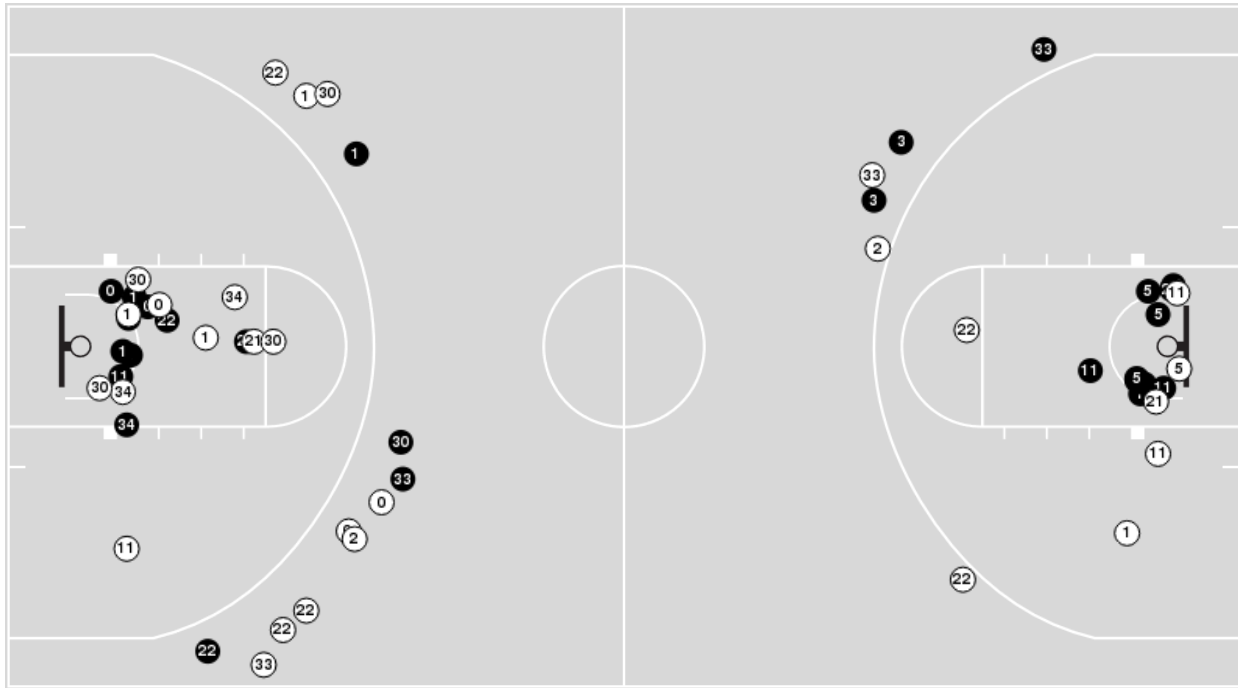

Air Force at Clemson

12/19/23 Littlejohn Coliseum, Clemson
2023-24 Women's Basketball

Players => AllFG Types=>AllResults=>All

Clemson

All Field Goals