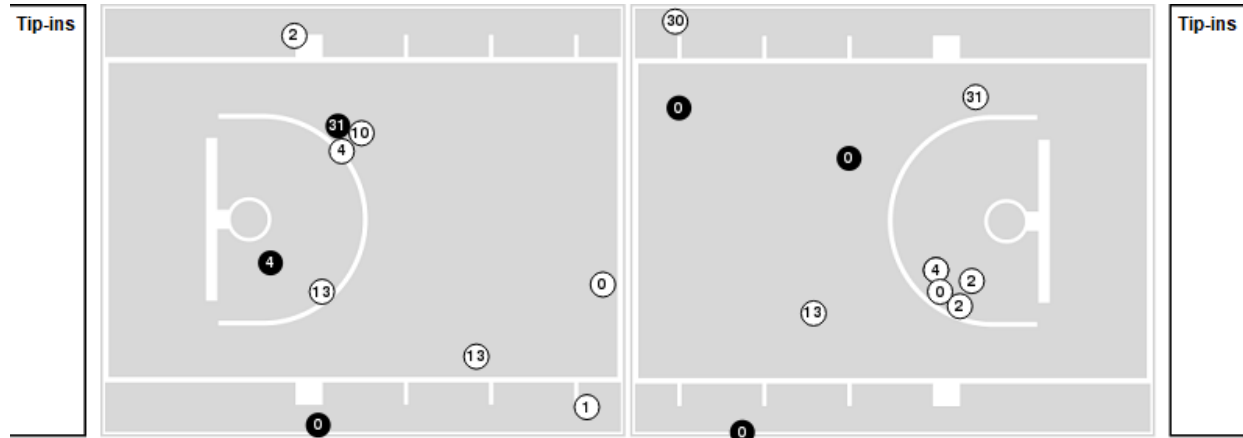

Blow Up Chart

● Made ○ Missed N - Player Number

Air Force	M/A	%
Field Goals	20/60	33
2 Points	8/29	28
3 Points	12/31	39
Free Throws	2/2	100

Air Force	M/A	%
Points in the Paint	8 (4 / 16)	25
Fast Break Points	2 (2/2)	100
Second Chance Points	10 (4/9)	44
Effective FG%	43