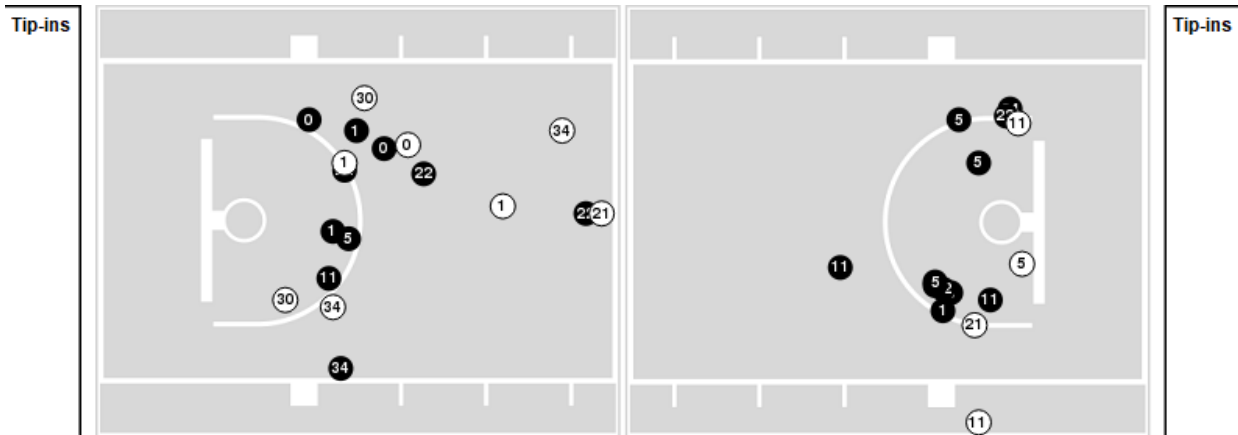

Blow Up Chart

● Made   ○ Missed   N - Player Number

Clemson	M/A	%
Field Goals	28/56	50
2 Points	21/37	57
3 Points	7/19	37
Free Throws	7/10	70

Clemson	M/A	%
Points in the Paint	42 (21 / 32)	66
Fast Break Points	8 (5/5)	100
Second Chance Points	12 (7/15)	47
Effective FG%	56