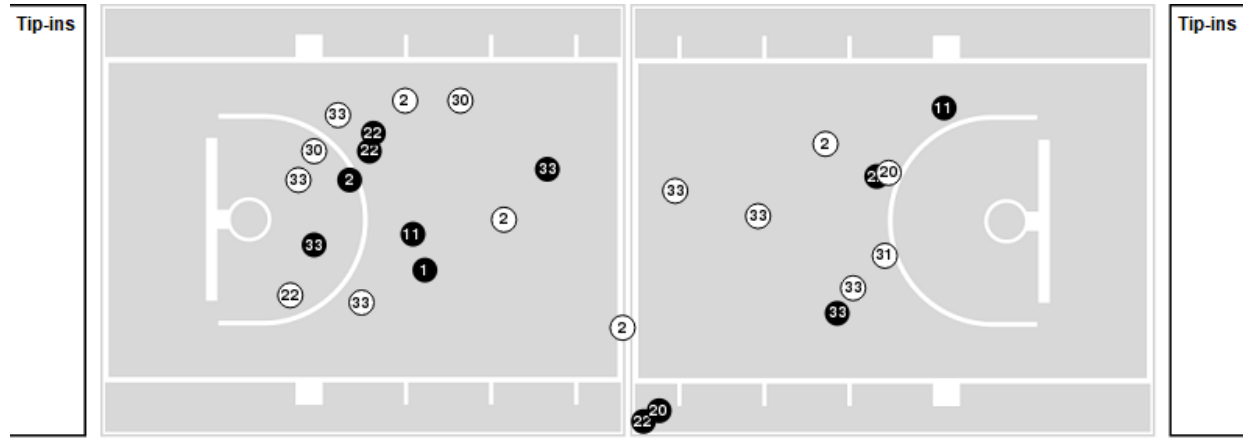

Blow Up Chart

● Made   ○ Missed   N - Player Number

Georgia St.	M/A	%
Field Goals	25/61	41
2 Points	14/34	41
3 Points	11/27	41
Free Throws	17/21	81

Georgia St.	M/A	%
Points in the Paint	20 (10 / 25)	40
Fast Break Points	14 (9/10)	90
Second Chance Points	8 (6/10)	60
Effective FG%	50