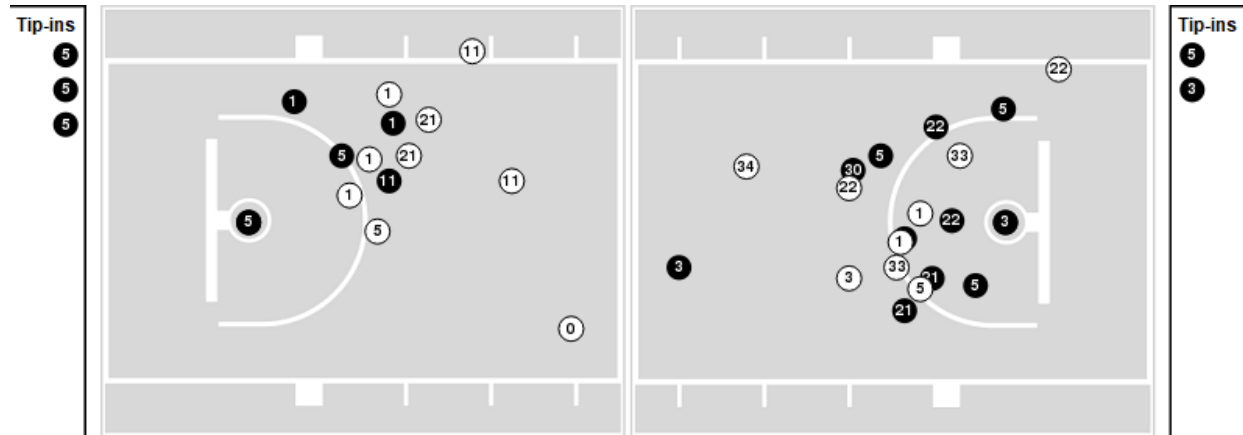

Blow Up Chart

● Made   ○ Missed   N - Player Number

Clemson	M/A	%
Field Goals	25/58	43
2 Points	19/41	46
3 Points	6/17	35
Free Throws	16/24	67

Clemson	M/A	%
Points in the Paint	38 (19 / 35)	54
Fast Break Points	4 (3/7)	43
Second Chance Points	14 (8/9)	89
Effective FG%	48