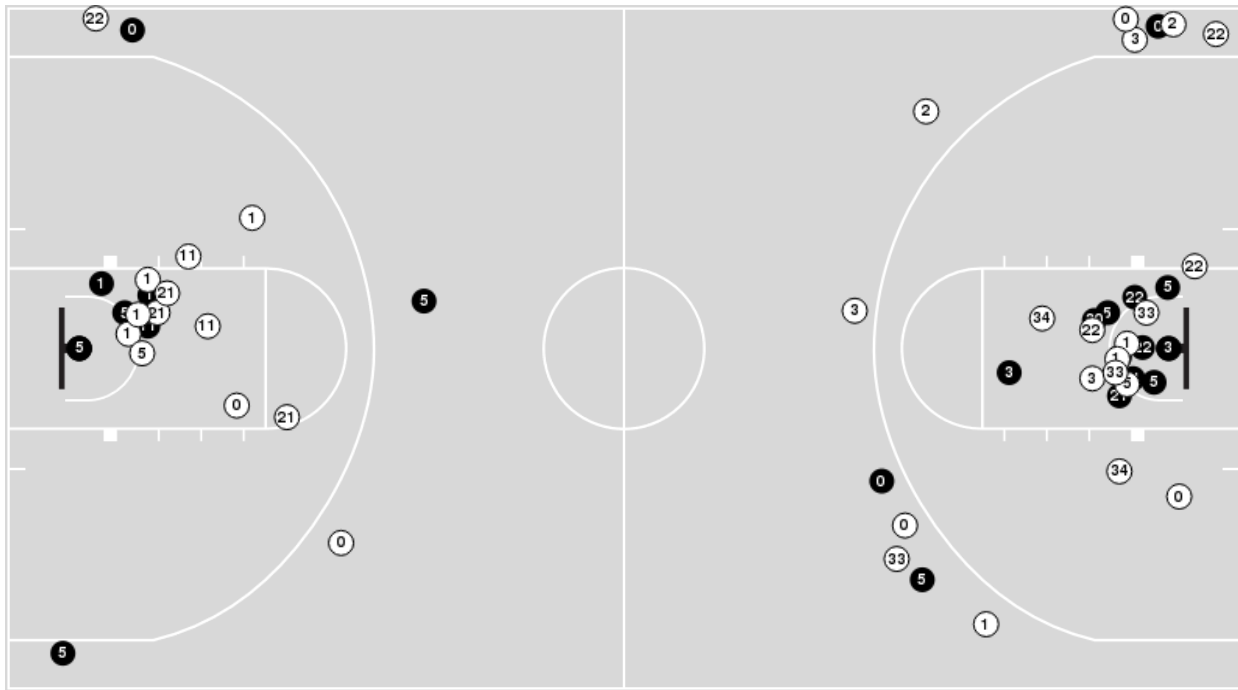

Players => AllFG Types=>AllResults=>All

Clemson

All Field Goals