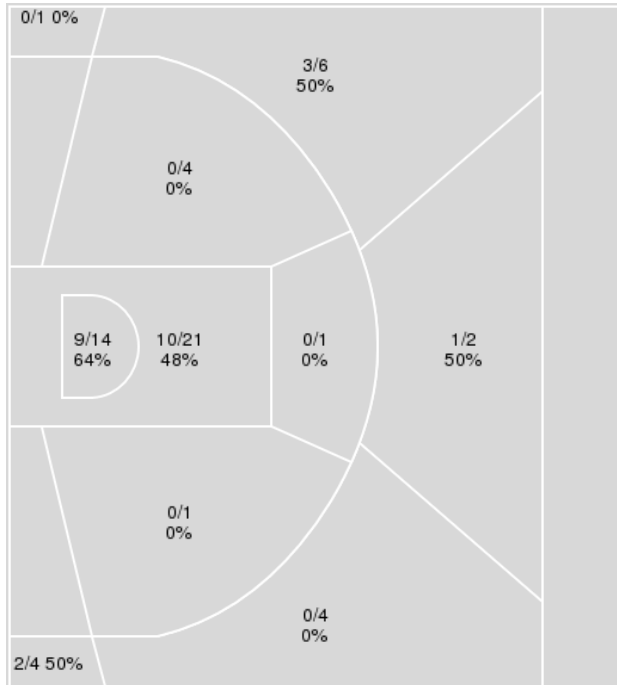

Georgia St. at Clemson

12/16/23 Littlejohn Coliseum, Clemson
2023-24 Women's Basketball

Game Time: 2:00 PM
Game Duration: 2:35
Attendance: 770

Officials: Ed Sidlasky, Daryl Humphrey, Linda Miles

{ Players => All; } FG Types => All; Results => All;

{ Players => All; } FG Types => All; Results => All;

Clemson