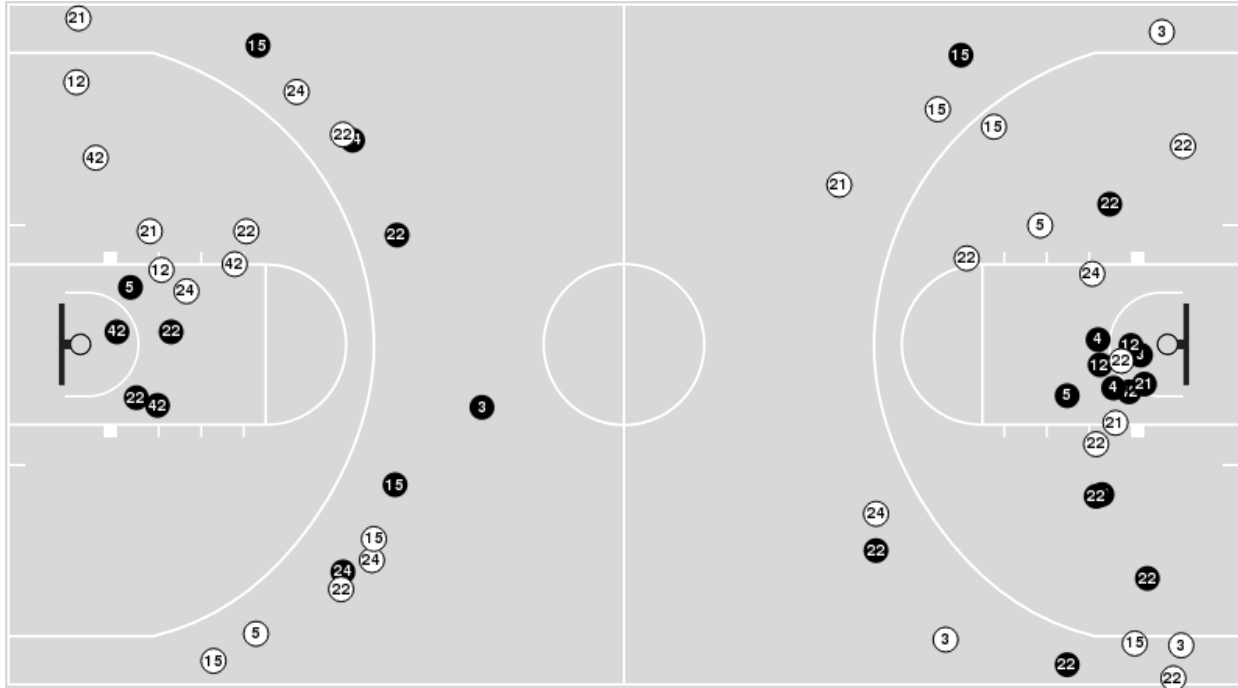

Players => AllFG Types=>AllResults=>All
Duke

All Field Goals