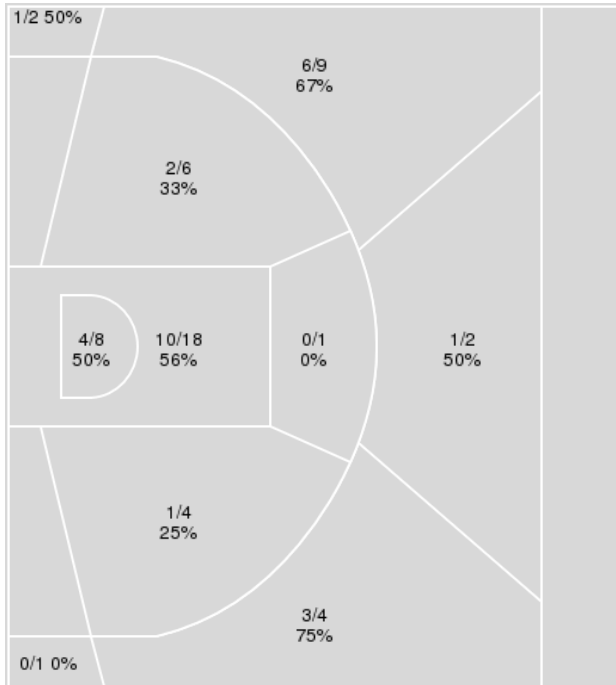

Duke at Clemson

12/07/23 Littlejohn Coliseum, Clemson
2023-24 Women's Basketball

Game Time: 7:00 PM
Game Duration: 2:23
Attendance: 910

Officials: Dee Kantner, Jeffery Smith, Bruce Morris

{ Players => All; } FG Types => All; Results => All;

{ Players => All; } FG Types => All; Results => All;

Clemson