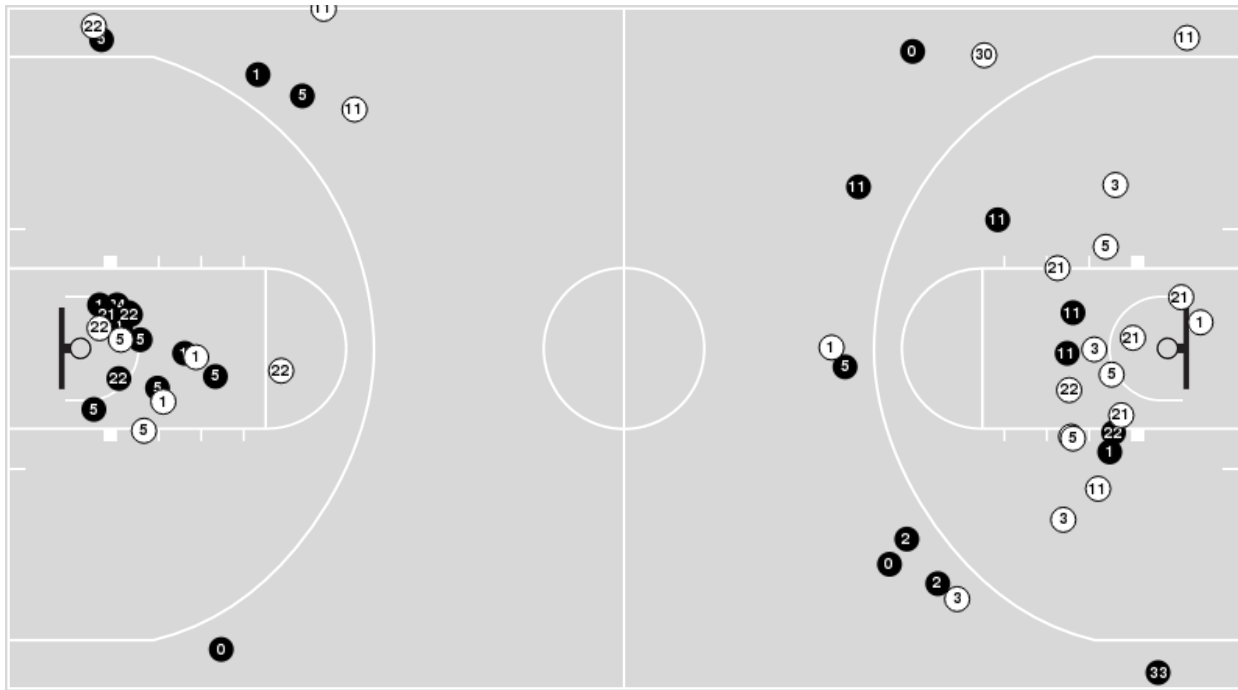

Duke at Clemson

12/07/23 Littlejohn Coliseum, Clemson
2023-24 Women's Basketball

Game Time: 7:00 PM
Game Duration: 2:23
Attendance: 910

Officials: Dee Kantner, Jeffery Smith, Bruce Morris

Players => AllFG Types=>AllResults=>All

Clemson

All Field Goals