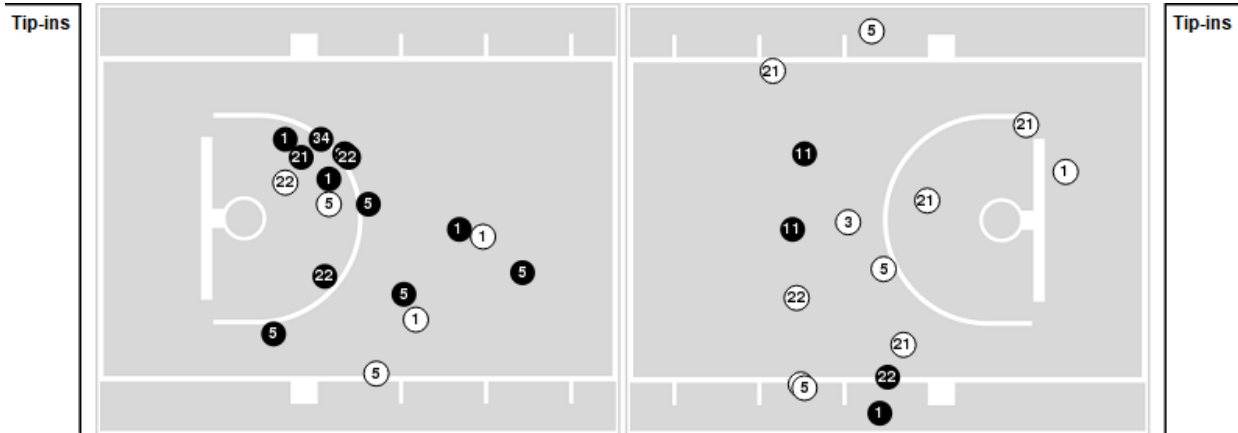

Blow Up Chart

● Made   ○ Missed   N - Player Number

Clemson	M/A	%
Field Goals	28/55	51
2 Points	17/37	46
3 Points	11/18	61
Free Throws	13/16	81

Clemson	M/A	%
Points in the Paint	28 (14 / 26)	54
Fast Break Points	4 (2/2)	100
Second Chance Points	10 (4/9)	44
Effective FG%	61