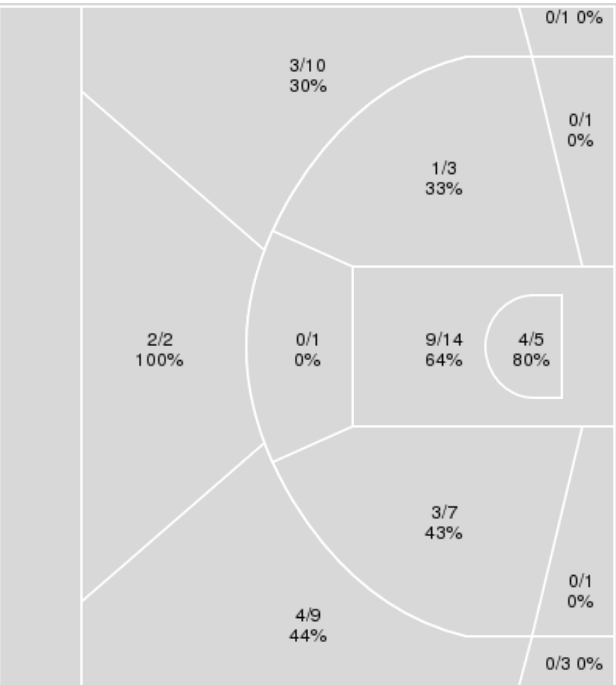

Duke

Clemson	M/A	%
Field Goals	28/55	51
2 Points	17/37	46
3 Points	11/18	61
Free Throws	13/16	81

Duke	M/A	%
Field Goals	26/57	46
2 Points	17/32	53
3 Points	9/25	36
Free Throws	3/3	100