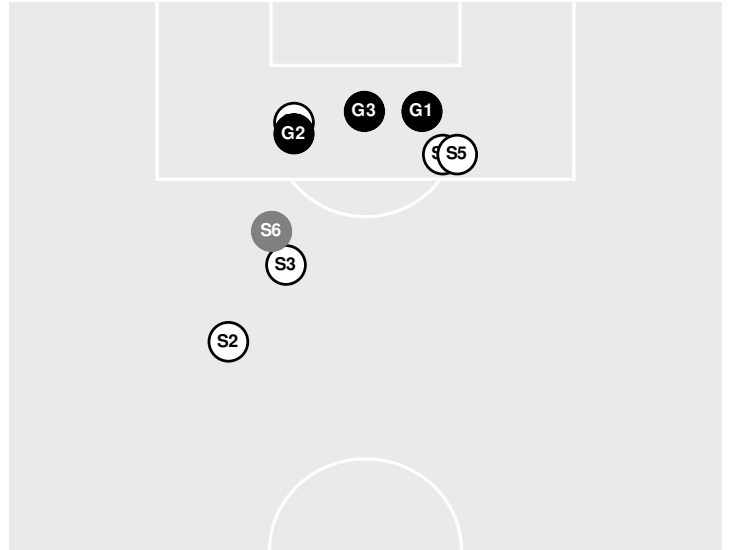

TIGERS

S Shot Off Target
S Shot On Target
S Blocked
G Goal / Own Goal

Shot Summary