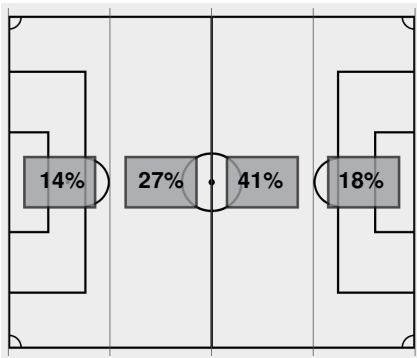

Official Soccer Box Score - First Half

Clemson vs Notre Dame

11/2/2023 WakeMed Soccer Park, Cary
2023-24 Women's Soccer

Match Time: 5:30 PM

Match Duration: 02:06

Attendance: 1

Officials: Katherine McCormick, Katie Mitchell, Audra Fullen, Taylor Bombalski

Attacking Direction →

4	TOTAL SHOTS	8
4	SHOTS ON TARGET	2
2	SAVES	3
0	CORNERS	4
1	OFFSIDES	2
1	YELLOW CARDS	2
0	RED CARDS	0
44%	POSSESSION TOTAL	56%