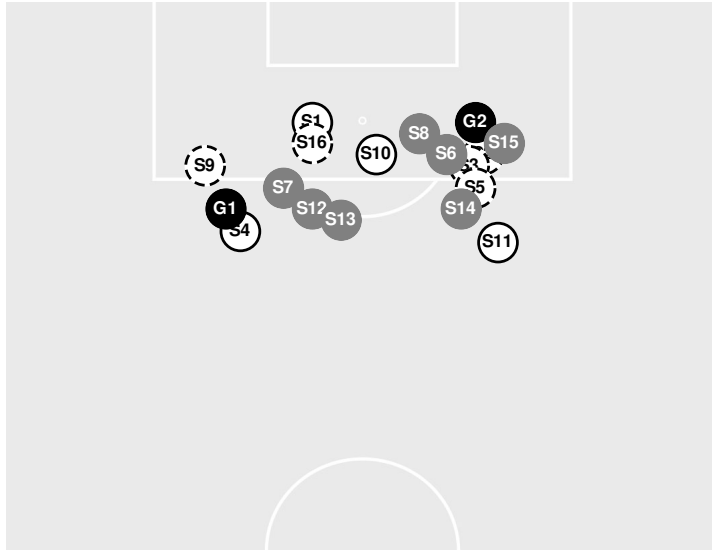

Official Soccer Shot Chart - Final
Clemson vs Notre Dame
11/2/2023 WakeMed Soccer Park, Cary
2023-24 Women's Soccer

Match Time: 5:30 PM
Match Duration: 02:06
Attendance: 1

Officials: Katherine McCormick, Katie Mitchell, Audra Fullen, Taylor Bombalski

Shots by Half Intervals	Fighting Irish Tigers	1st Half	2nd Half
		8	10
	4	5	

Shot Chart

FIGHTING IRISH