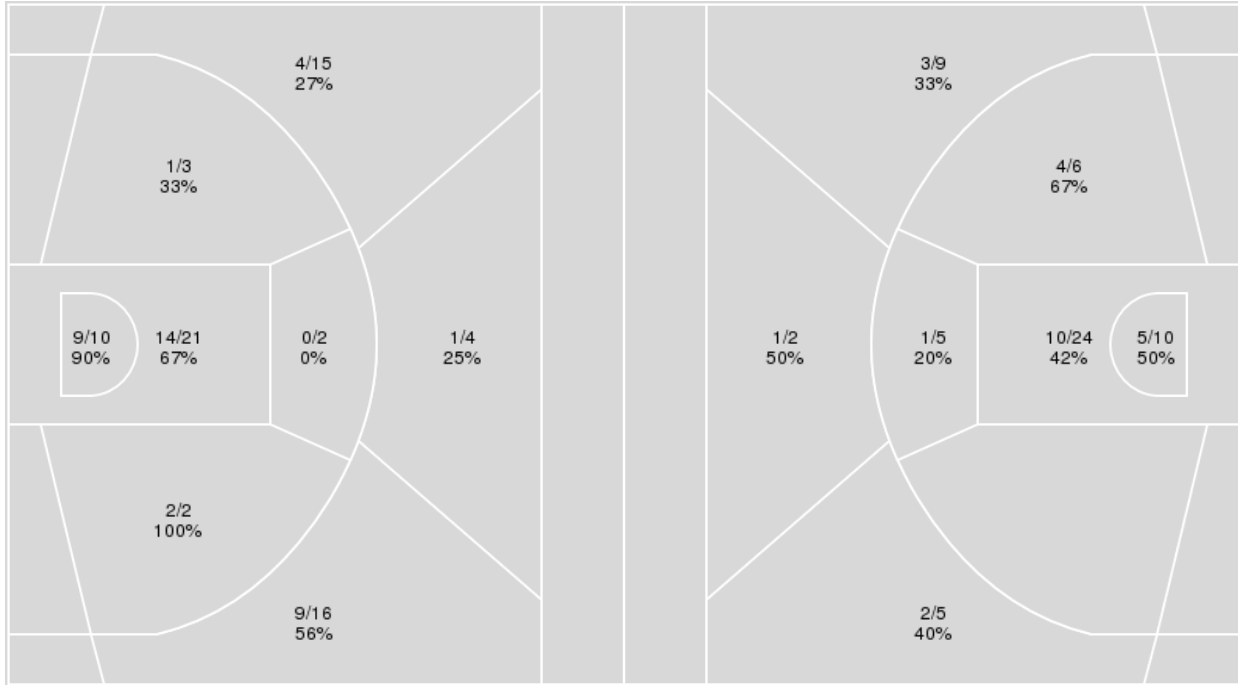

Longwood at Clemson

11/19/23 Littlejohn Coliseum, Clemson
2023-24 Women's Basketball

Game Time: 3:30 PM
Game Duration: 2:34
Attendance: 815

Officials: Kevin Sparrock, Keith Batson, Tasha Smith

{ Players => All; } FG Types => All; Results => All;

{ Players => All; } FG Types => All; Results => All;

Clemson

Longwood

Clemson	M/A	%
Field Goals	40/73	55
2 Points	26/38	68
3 Points	14/35	40
Free Throws	8/12	67

Longwood	M/A	%
Field Goals	26/61	43
2 Points	20/45	44
3 Points	6/16	38
Free Throws	5/8	62