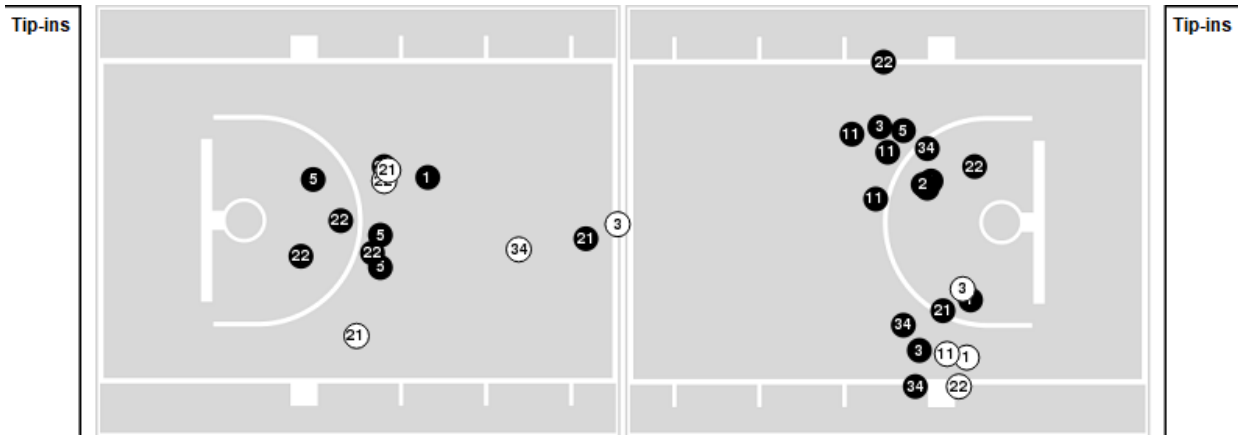

Blow Up Chart

● Made ○ Missed N - Player Number

Clemson	M/A	%
Field Goals	40/73	55
2 Points	26/38	68
3 Points	14/35	40
Free Throws	8/12	67

Clemson	M/A	%
Points in the Paint	46 (23 / 31)	74
Fast Break Points	14 (8/8)	100
Second Chance Points	12 (6/13)	46
Effective FG%	64