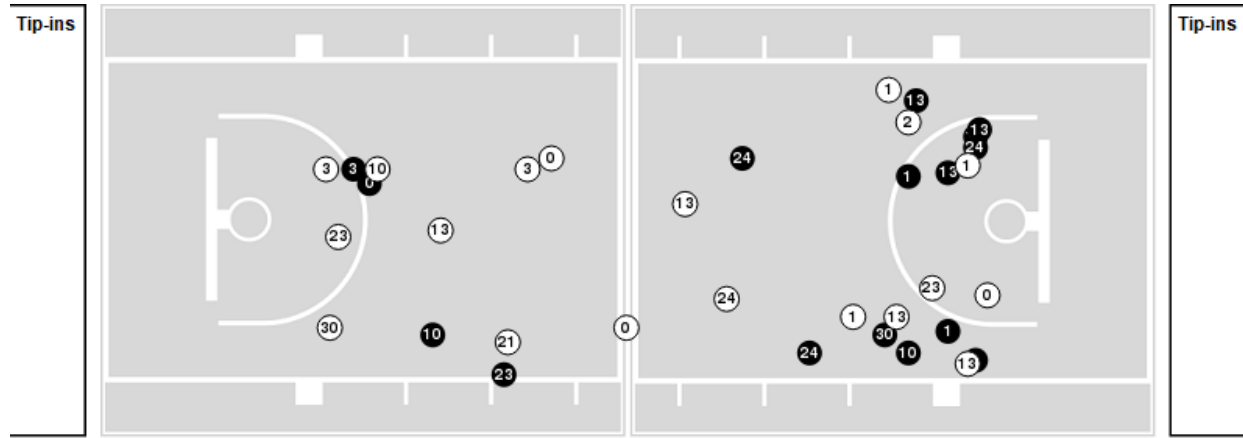

Blow Up Chart

● Made   ○ Missed   N - Player Number

Longwood	M/A	%
Field Goals	26/61	43
2 Points	20/45	44
3 Points	6/16	38
Free Throws	5/8	62

Longwood	M/A	%
Points in the Paint	30 (15 / 34)	44
Fast Break Points	6 (3/3)	100
Second Chance Points	2 (1/6)	17
Effective FG%	48