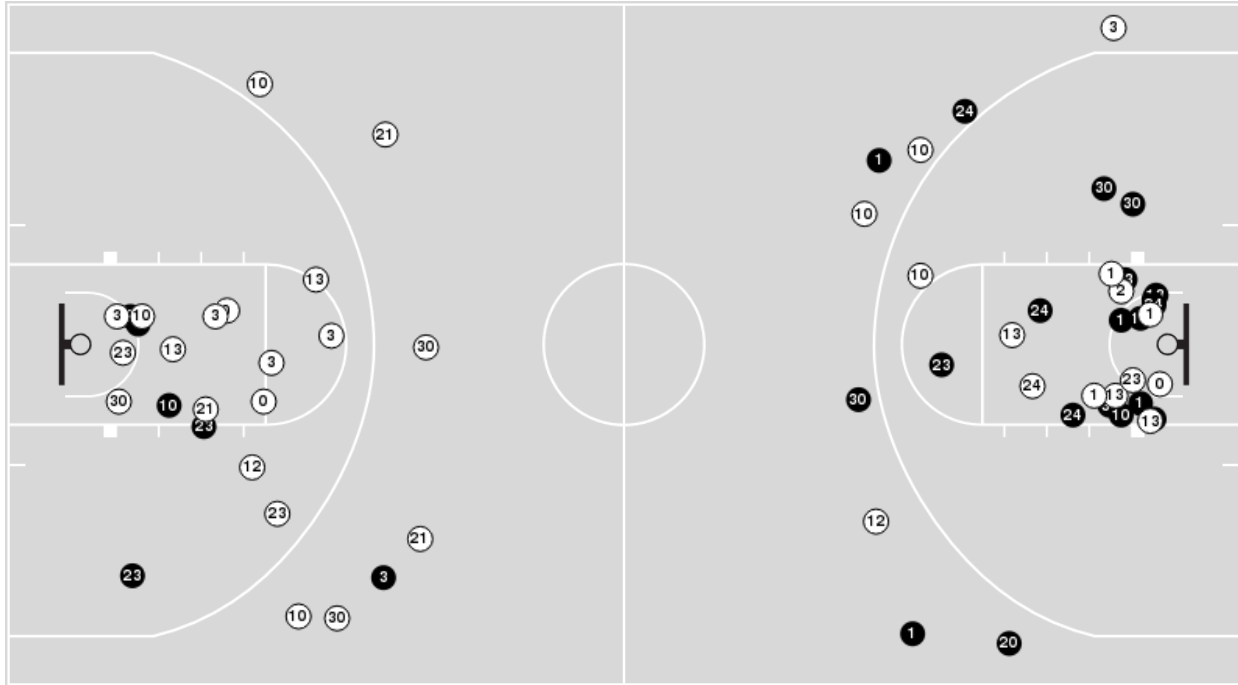

Officials: Kevin Sparrock, Keith Batson, Tasha Smith

Players => AllFG Types=>AllResults=>All
Longwood

All Field Goals