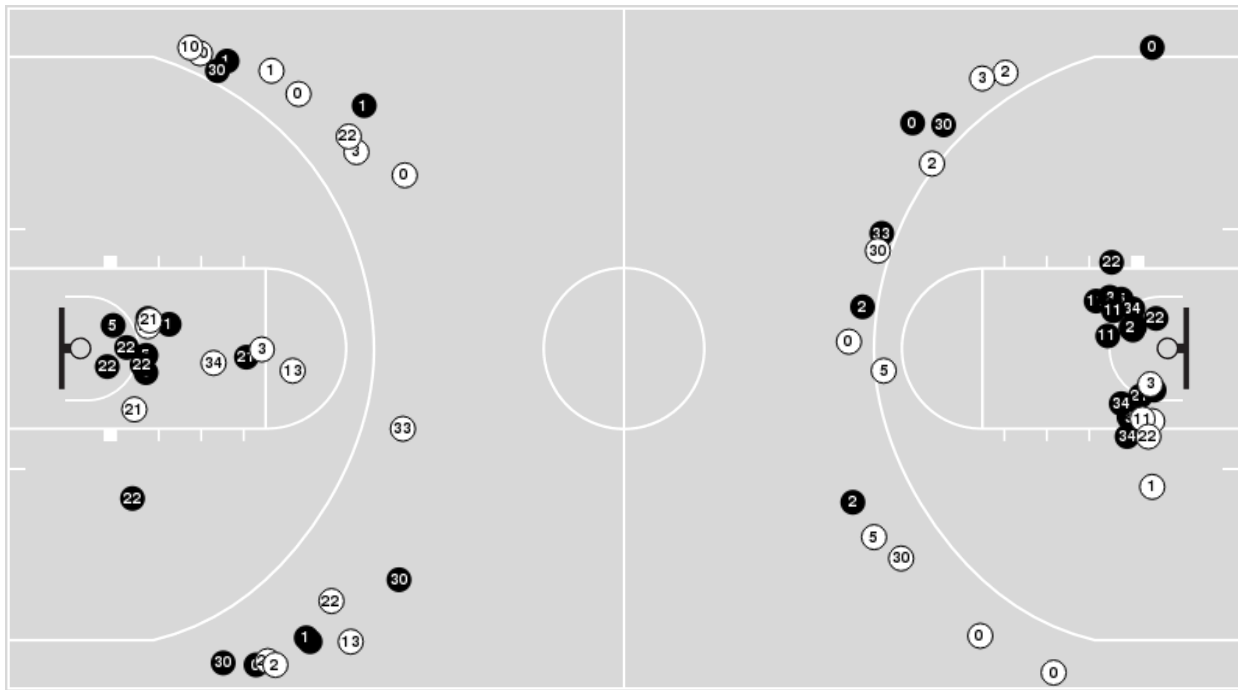

Officials: Kevin Sparrock, Keith Batson, Tasha Smith

Players => AllFG Types=>AllResults=>All

Clemson

All Field Goals