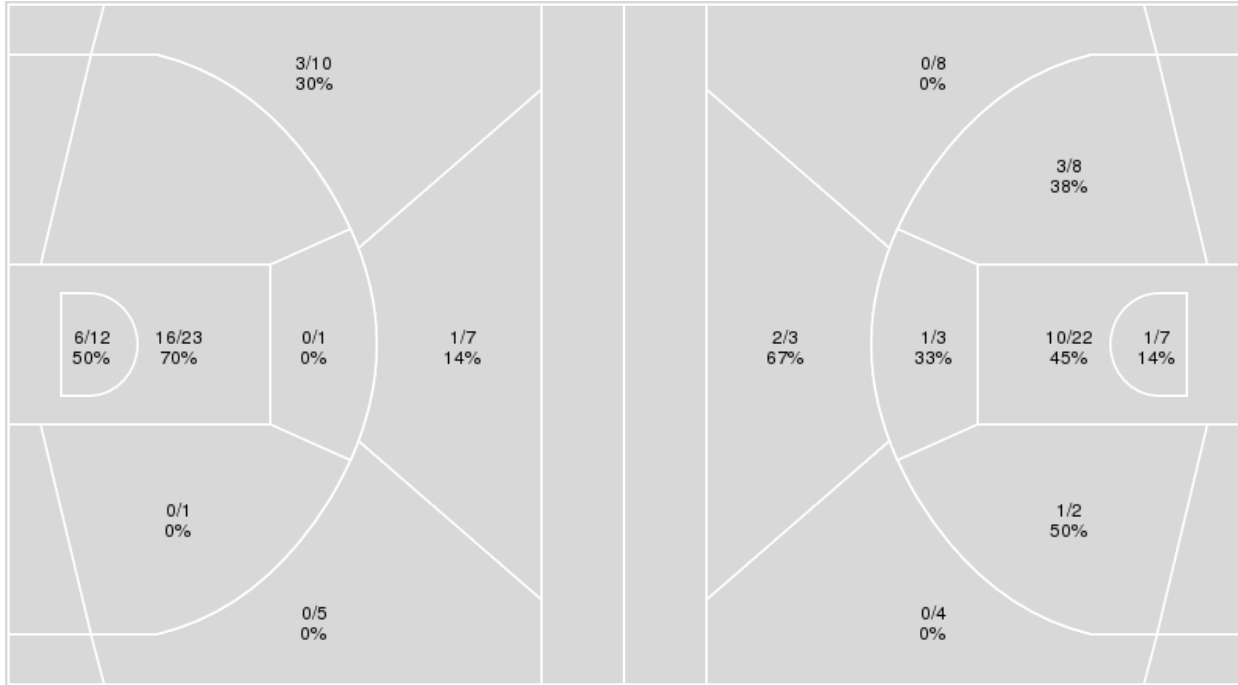

11/06/23 Littlejohn Coliseum, Clemson  
2023-24 Women's Basketball

Officials:

{ Players => All; } FG Types => All; Results => All;

{ Players => All; } FG Types => All; Results => All;

**Clemson**

**Winthrop**