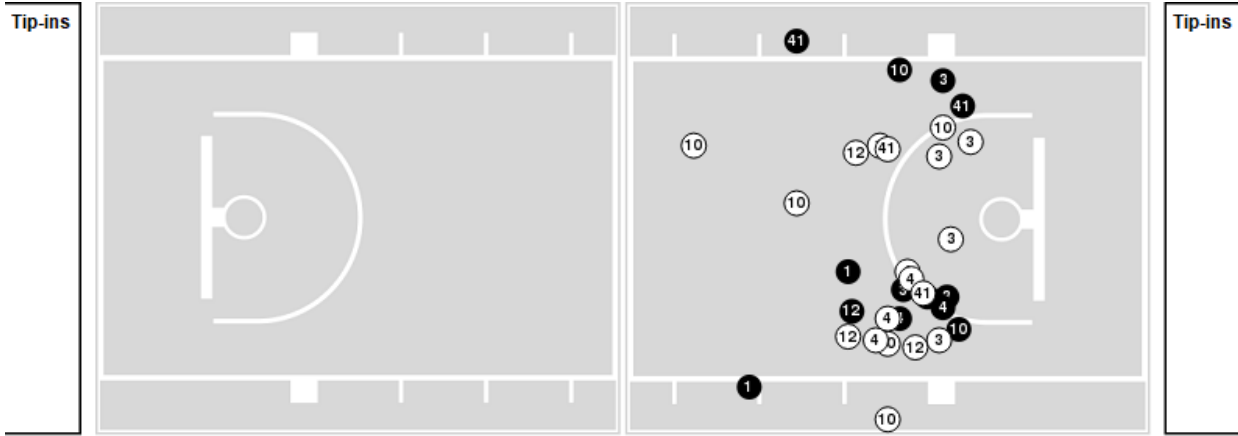

**Winthrop at Clemson**

11/06/23 Littlejohn Coliseum, Clemson  
2023-24 Women's Basketball

Officials:

Players => AllFG Types=>AllResults=>All

**Winthrop**

**All Field Goals**

**Blow Up Chart**

● Made    ○ Missed    N - Player Number