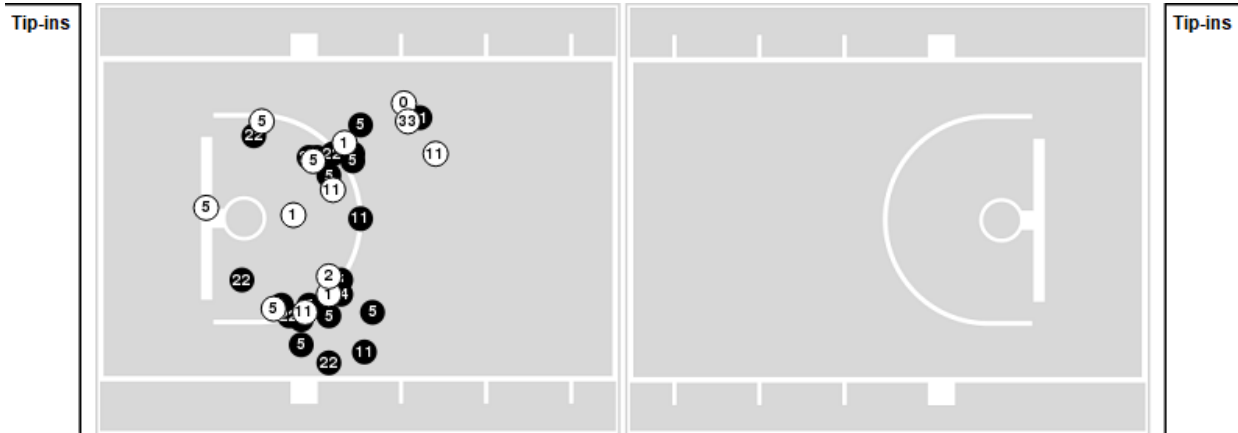

**Winthrop at Clemson**

11/06/23 Littlejohn Coliseum, Clemson  
2023-24 Women's Basketball

Officials:

Players => AllFG Types=>AllResults=>All

**Clemson**

**All Field Goals**

**Blow Up Chart**

● Made    ○ Missed    N - Player Number