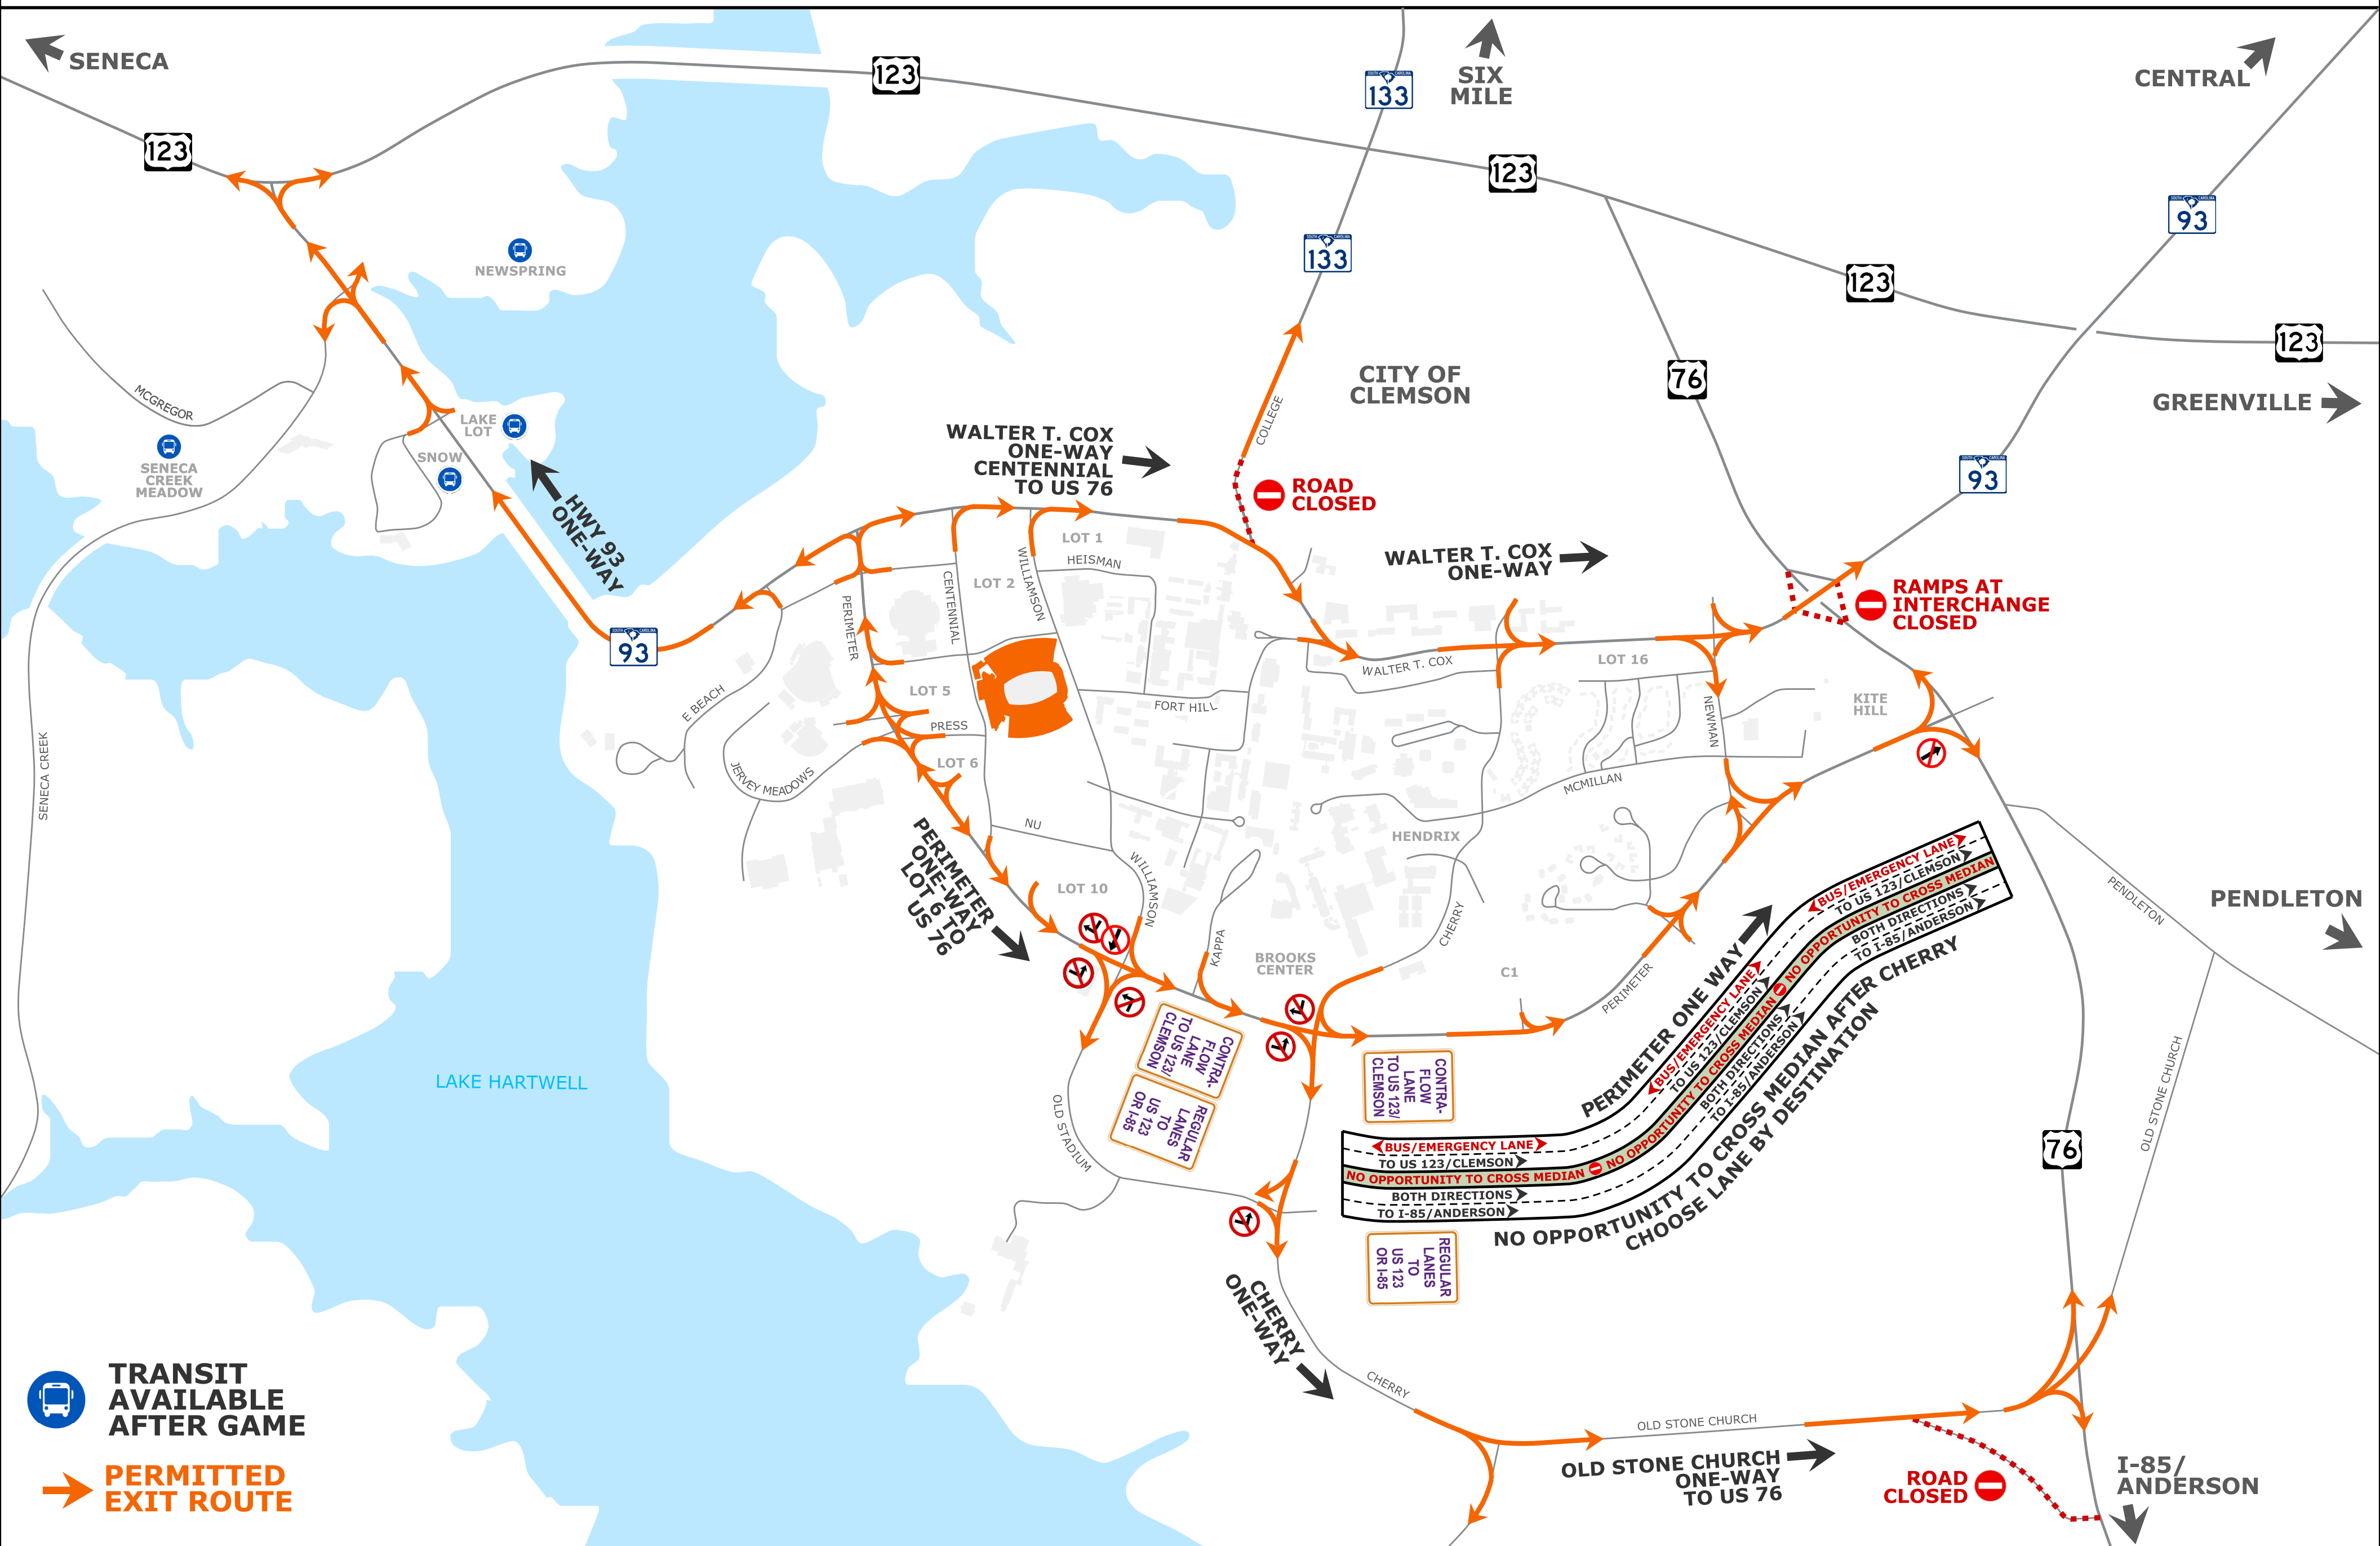

# 2023 CLEMSON FOOTBALL

**POSTGAME TRAFFIC FLOW** IN EFFECT FOR 2 HOURS AFTER GAME OR UNTIL CONDITIONS NORMALIZE