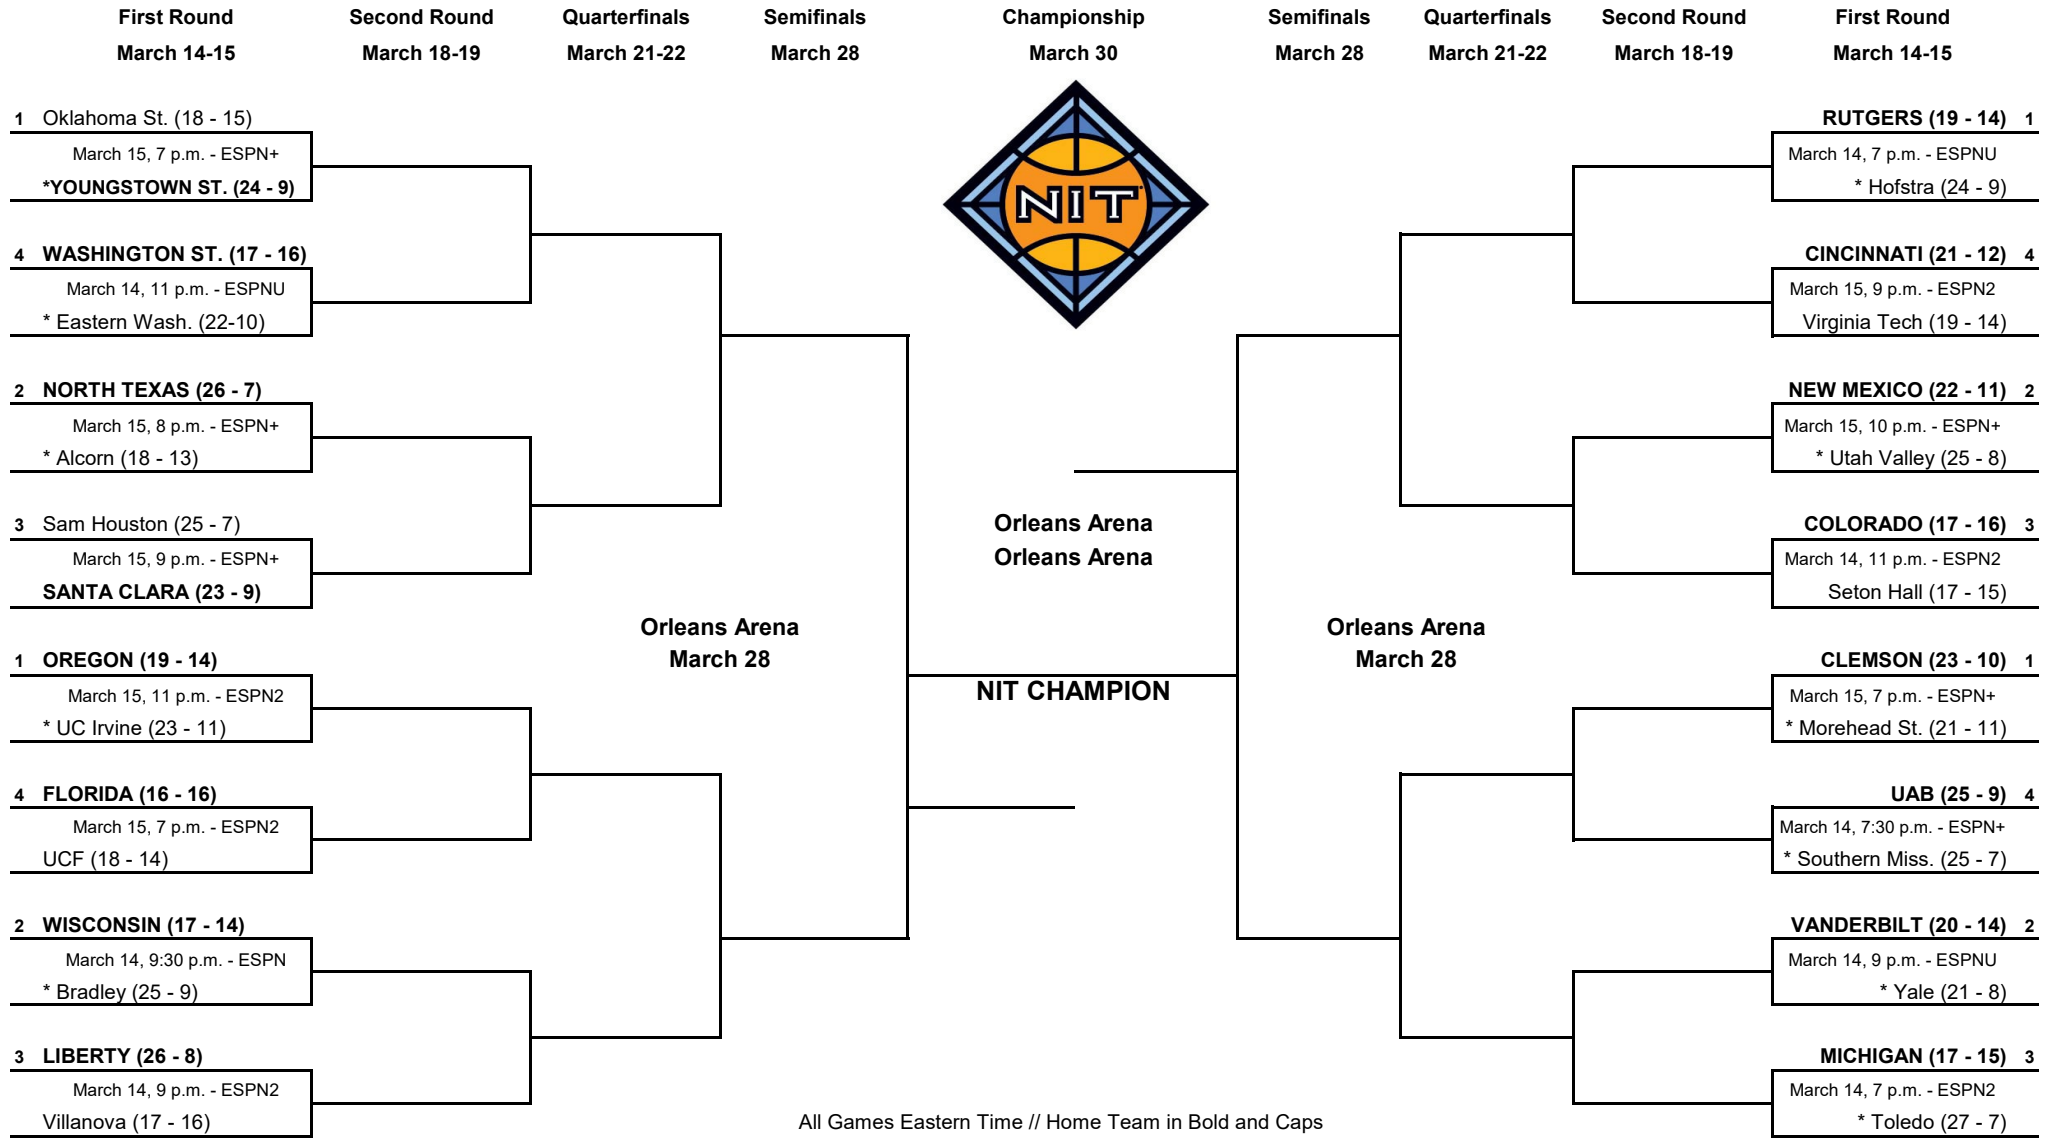

# 2023 NATIONAL INVITATION TOURNAMENT

All Games Eastern Time // Home Team in Bold and Caps  
 \*Automatic Qualifiers - Regular Season Conference Champions

**2022-23 Morehead St. Men's Basketball  
Individual Game-by-Game  
All games**