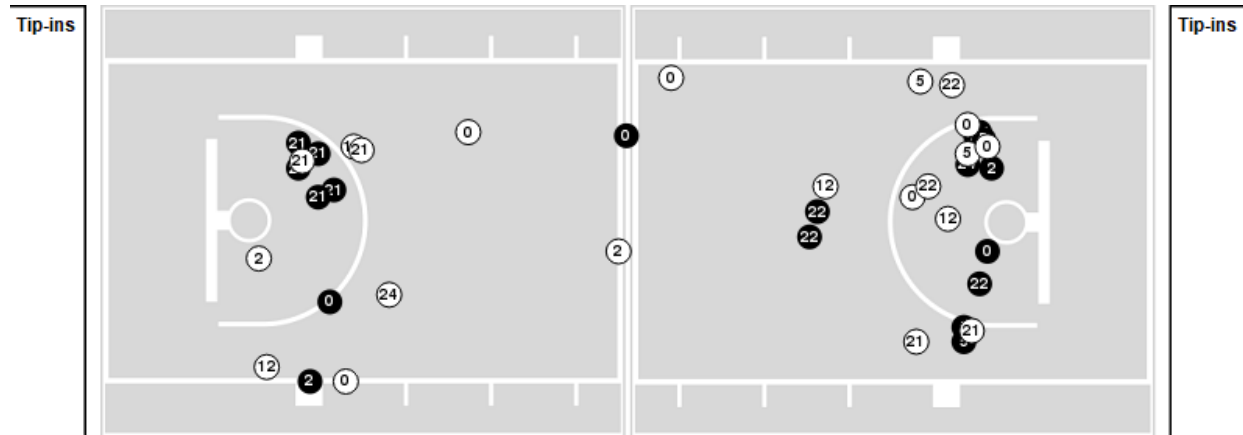

Blow Up Chart

● Made   ○ Missed   N - Player Number

Clemson	M/A	%
Field Goals	23/54	43
2 Points	20/43	47
3 Points	3/11	27
Free Throws	7/12	58

Clemson	M/A	%
Points in the Paint	36 (18 / 38)	47
Fast Break Points	12 (7/8)	88
Second Chance Points	9 (5/12)	42
Effective FG%	45