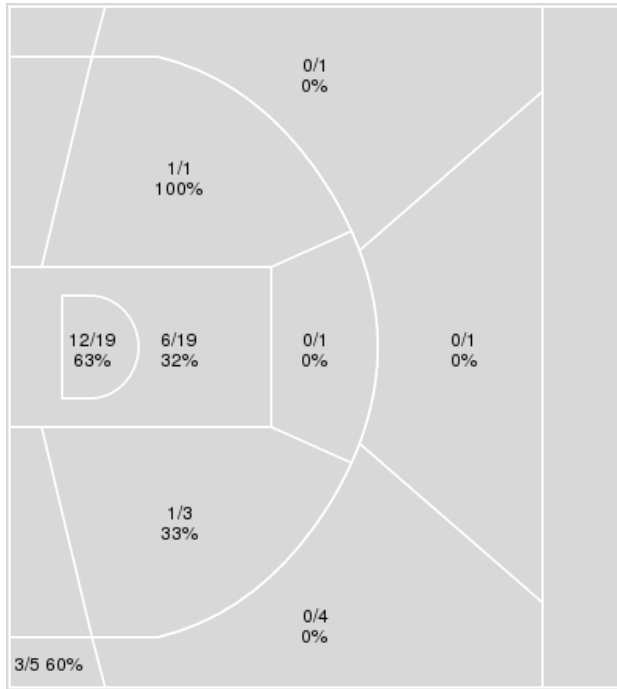

Auburn at Clemson

03/20/23 Littlejohn Coliseum, Clemson
2022-23 Women's Basketball

Game Time: 7:00 PM
Game Duration: 2:01
Attendance: 698

Officials: Meadow Overstreet, Kristen Bell, Adrienne Gilmore-Nichols

{ Players => 0, 1, 2, 3, 4, 5, 11, 12, 15, 21, 22, 24, 30; } FG Types => All; Results => All;

{ Players => All; } FG Types => All; Results => All;

Clemson