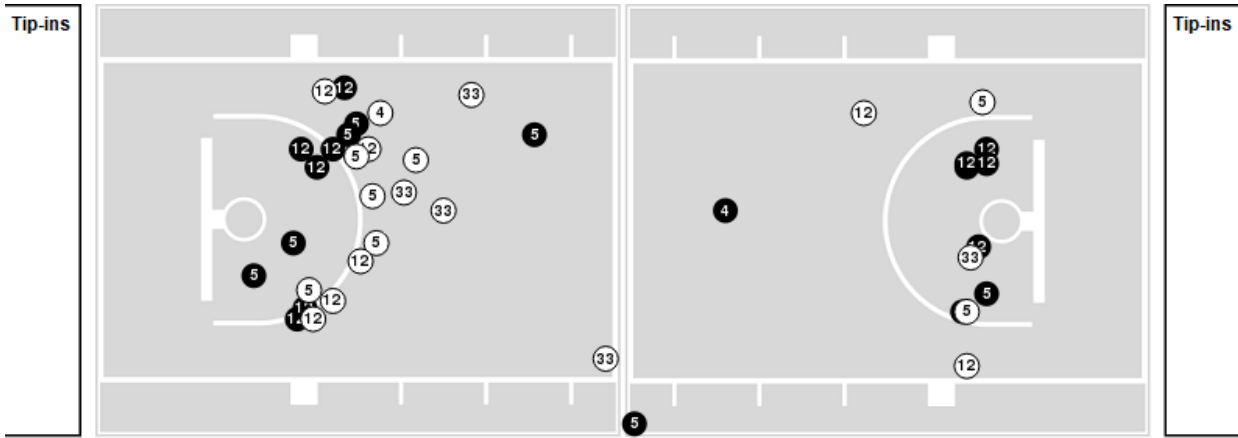

Blow Up Chart

● Made   ○ Missed   N - Player Number

Auburn	M/A	%
Field Goals	23/55	42
2 Points	21/47	45
3 Points	2/8	25
Free Throws	7/14	50

Auburn	M/A	%
Points in the Paint	38 (19 / 39)	49
Fast Break Points	6 (3/6)	50
Second Chance Points	7 (4/6)	67
Effective FG%	44