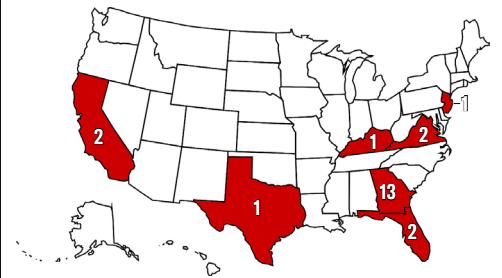

HOW TO SAY IT

Payden Bordeau	bore-doe
Sydney Chambley	(hard CH sound)
Hayley Eaton	eat-ton
Jayda Kearney	KERR-nee
Sydney Kuma	koo-muh
Sydney Osada	oh-SAY-duh

ROSTER BREAKDOWN

Total Squad Members	22
By Class		
Graduates	2
Seniors	3
Juniors	8
Sophomores	4
Freshmen	5
By Primary Position		
Pitchers	7
Catchers	4
Infielders	6
Outfielders	5
By State		
California	2
Florida	2
Georgia	13
Kentucky	1
New Jersey	1
Texas	1
Virginia	2