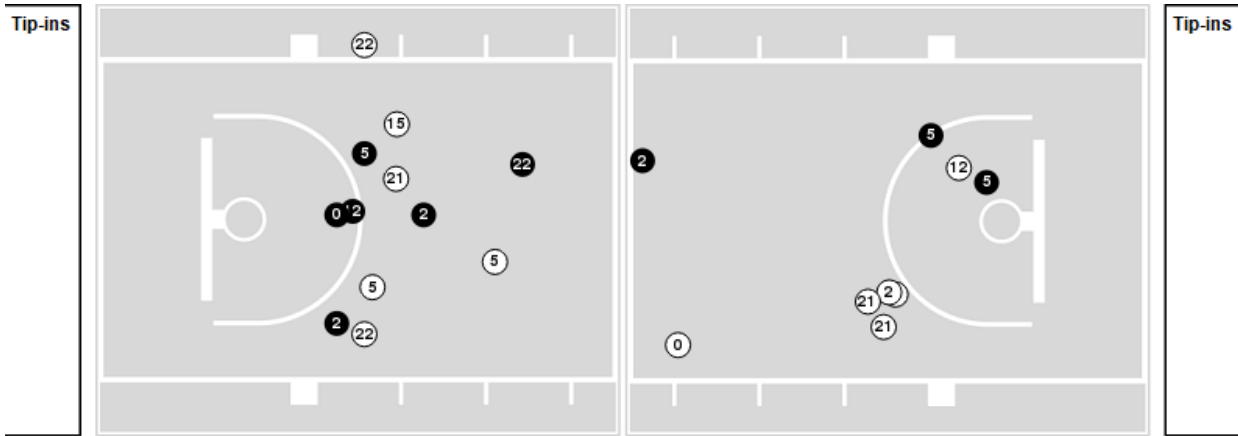

Blow Up Chart

● Made ○ Missed N - Player Number

Clemson	M/A	%
Field Goals	19/48	40
2 Points	12/29	41
3 Points	7/19	37
Free Throws	9/15	60

Clemson	M/A	%
Points in the Paint	20 (10 / 21)	48
Fast Break Points	4 (2/2)	100
Second Chance Points	9 (4/7)	57
Effective FG%	47