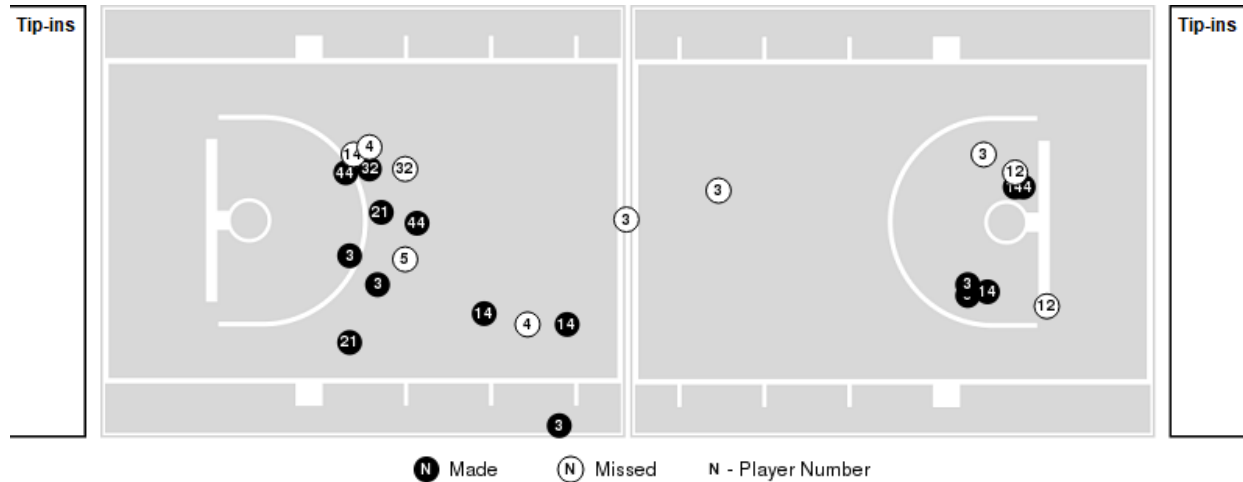

Blow Up Chart

Miami (FL)	M/A	%
Field Goals	24/47	51
2 Points	20/35	57
3 Points	4/12	33
Free Throws	7/9	78

Miami (FL)	M/A	%
Points in the Paint	28 (14 / 24)	58
Fast Break Points	11 (6/6)	100
Second Chance Points	2 (1/3)	33
Effective FG%	55