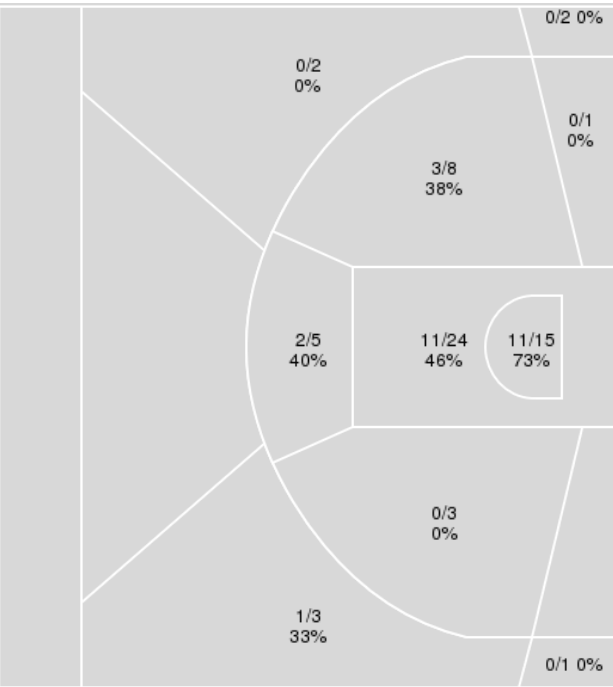

Clemson

Louisville	M/A	%
Field Goals	30/62	48
2 Points	18/38	47
3 Points	12/24	50
Free Throws	9/13	69

Clemson	M/A	%
Field Goals	28/64	44
2 Points	27/56	48
3 Points	1/8	12
Free Throws	12/18	67