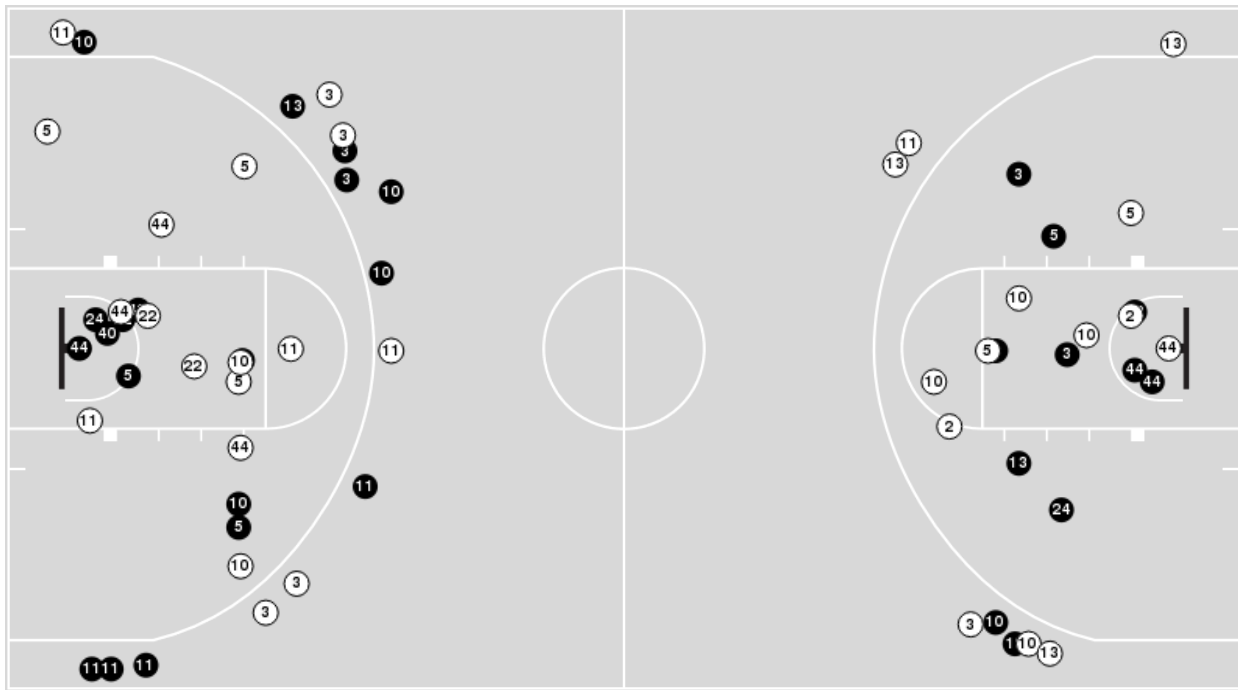

Players => 1, 2, 3, 5, 10, 11, 12, 13, 15, 22, 23, 24, 32, 40, 44 FG Types=>All Results=>All

Louisville

All Field Goals