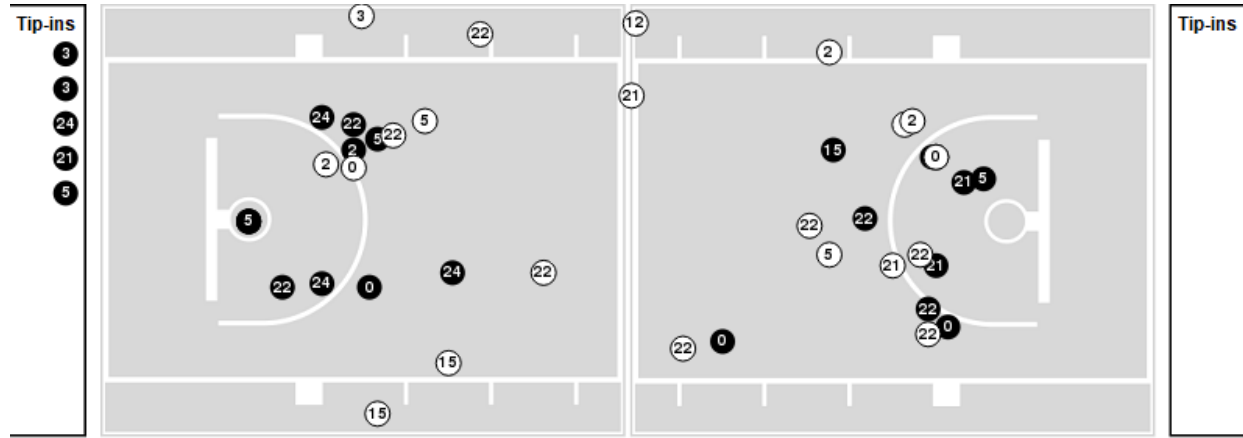

Blow Up Chart

● Made ○ Missed N - Player Number

Clemson	M/A	%
Field Goals	28/64	44
2 Points	27/56	48
3 Points	1/8	12
Free Throws	12/18	67

Clemson	M/A	%
Points in the Paint	44 (22 / 39)	56
Fast Break Points	6 (3/3)	100
Second Chance Points	26 (14/18)	78
Effective FG%	45