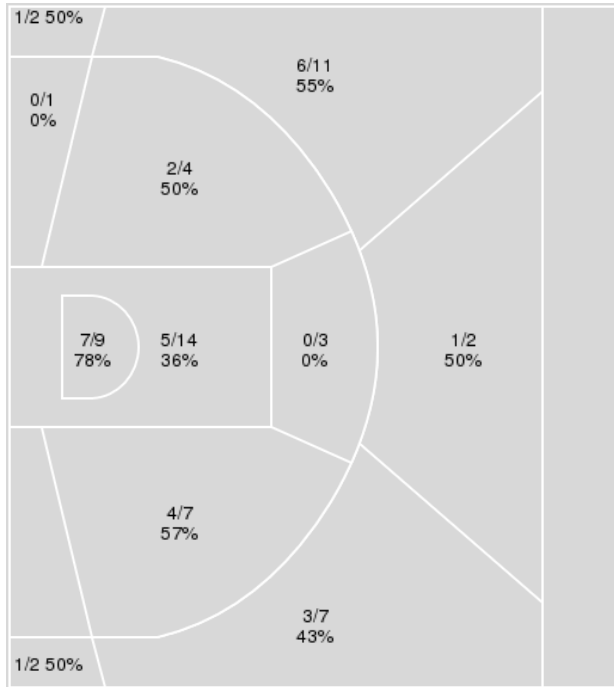

Clemson at Louisville

02/12/23 KFC Yum! Center, Louisville
2022-23 Women's Basketball

Officials: Carla Fountain, Meadow Overstreet, Brandon Enterline

{ Players => 1, 2, 3, 5, 10, 11, 12, 13, 15, 22, 23, 24, 32, 40, 44; } FG
Types => All; Results => All;

{ Players => All; } FG Types => All; Results => All;

Louisville