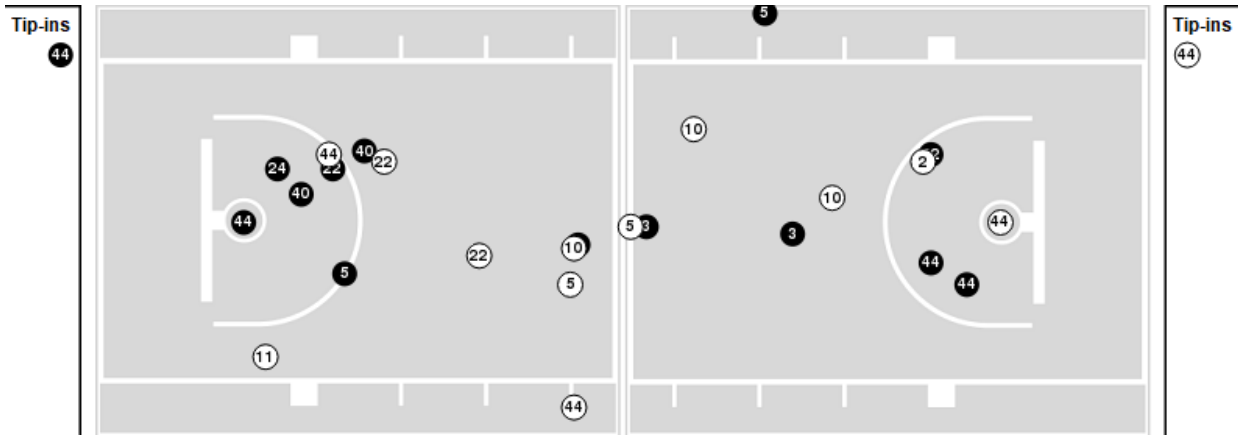

Blow Up Chart

● Made ○ Missed N - Player Number

Louisville	M/A	%
Field Goals	30/62	48
2 Points	18/38	47
3 Points	12/24	50
Free Throws	9/13	69

Louisville	M/A	%
Points in the Paint	24 (12 / 23)	52
Fast Break Points	7 (3/3)	100
Second Chance Points	13 (6/11)	55
Effective FG%	58