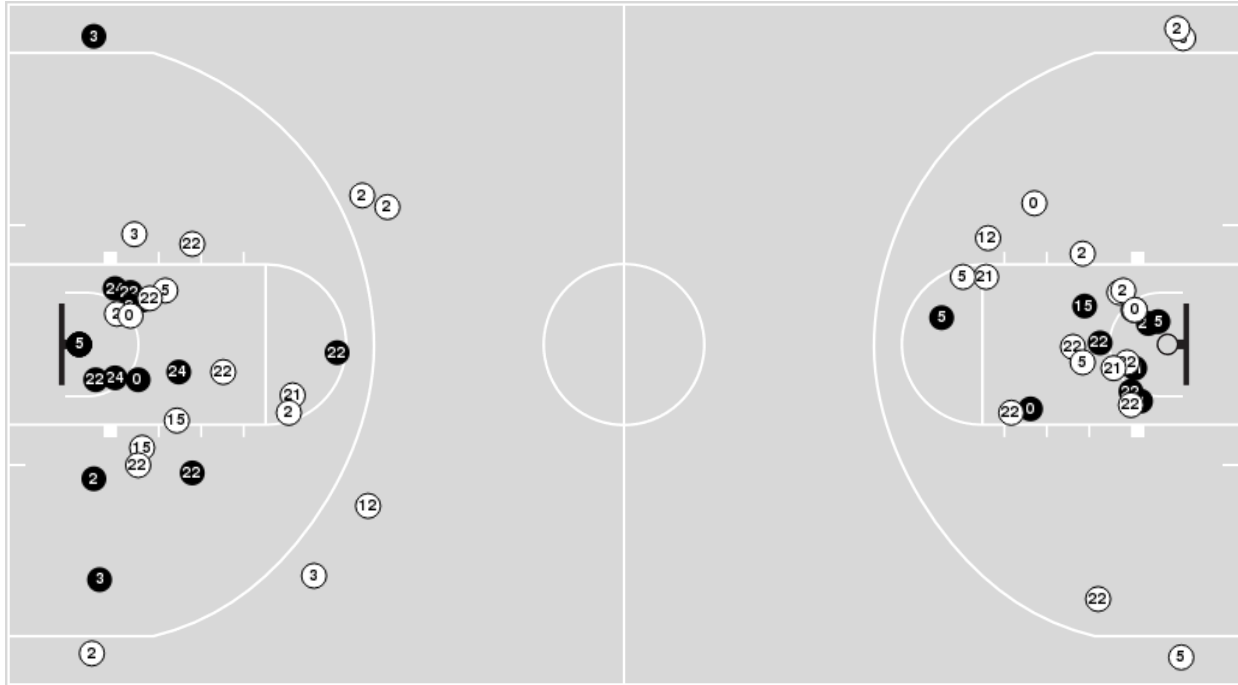

Officials: Carla Fountain, Meadow Overstreet, Brandon Enterline

Players => AllFG Types=>AllResults=>All
Clemson

All Field Goals