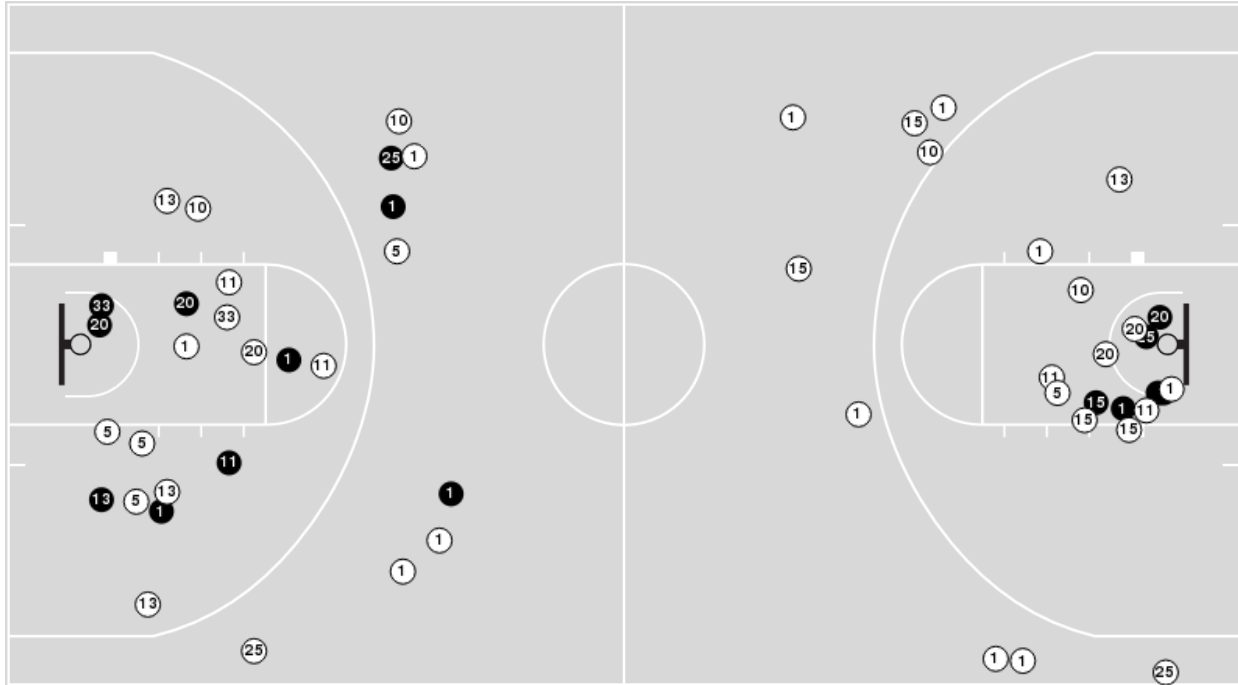

Players => AllFG Types=>AllResults=>All
Georgia Tech

All Field Goals