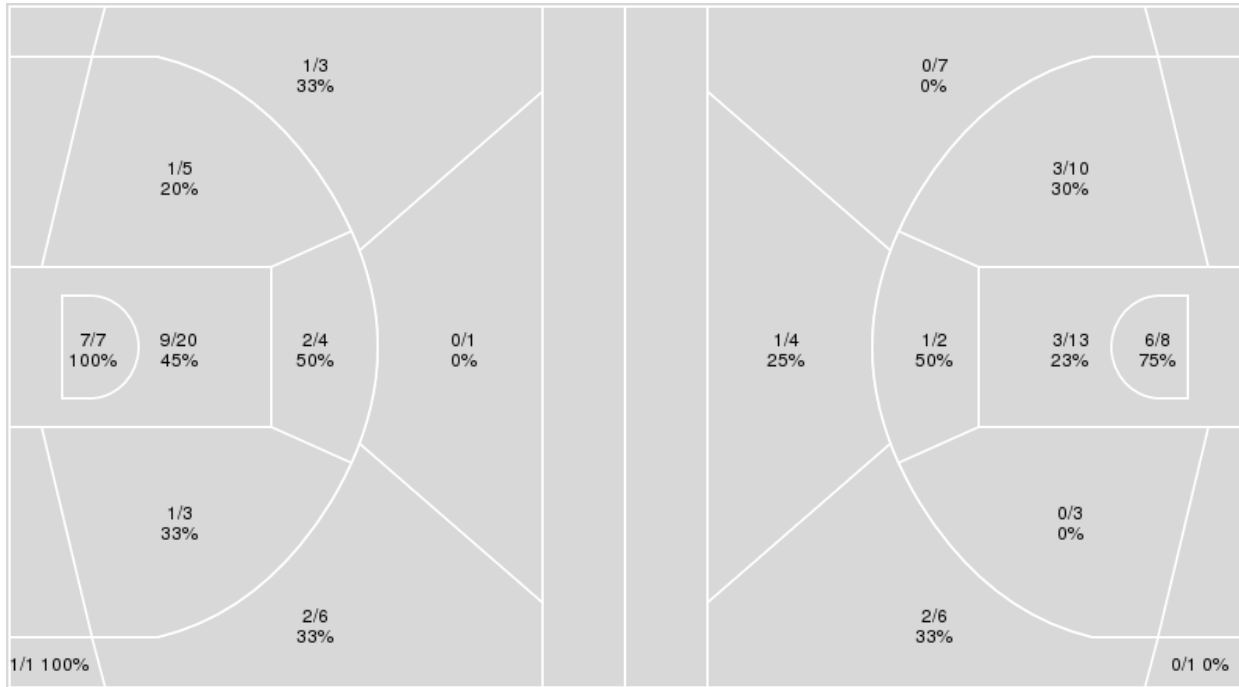

Officials: Joseph Vasziy, Thomas Danaher, Erika Herriman

{ Players => 0, 1, 2, 3, 4, 5, 11, 12, 15, 21, 22, 24, 30; } FG Types => All; Results => All;

{ Players => All; } FG Types => All; Results => All;

Clemson

Georgia Tech

Clemson	M/A	%
Field Goals	24/50	48
2 Points	20/39	51
3 Points	4/11	36
Free Throws	5/9	56

Georgia Tech	M/A	%
Field Goals	16/54	30
2 Points	13/36	36
3 Points	3/18	17
Free Throws	6/11	55