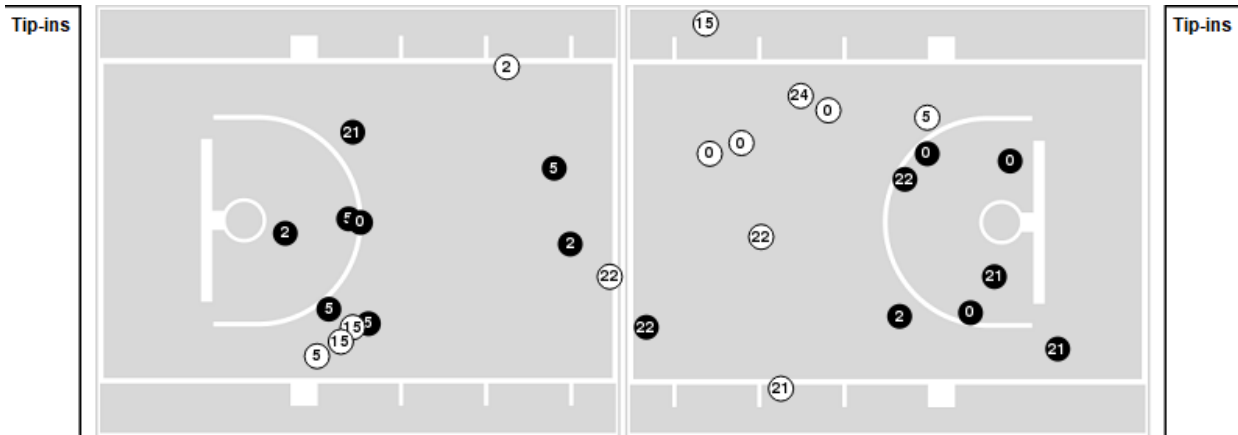

Blow Up Chart

● Made ○ Missed N - Player Number

Clemson	M/A	%
Field Goals	24/50	48
2 Points	20/39	51
3 Points	4/11	36
Free Throws	5/9	56

Clemson	M/A	%
Points in the Paint	32 (16 / 27)	59
Fast Break Points	5 (2/2)	100
Second Chance Points	2 (1/6)	17
Effective FG%	52