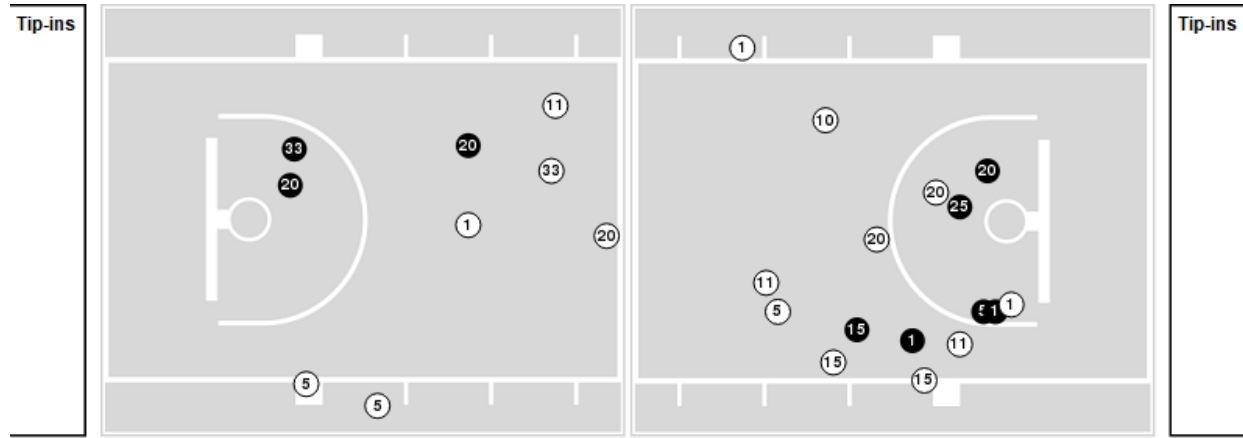

Blow Up Chart

● Made   ○ Missed   N - Player Number

Georgia Tech	M/A	%
Field Goals	16/54	30
2 Points	13/36	36
3 Points	3/18	17
Free Throws	6/11	55

Georgia Tech	M/A	%
Points in the Paint	18 (9 / 21)	43
Fast Break Points	11 (6/7)	86
Second Chance Points	7 (5/15)	33
Effective FG%	32