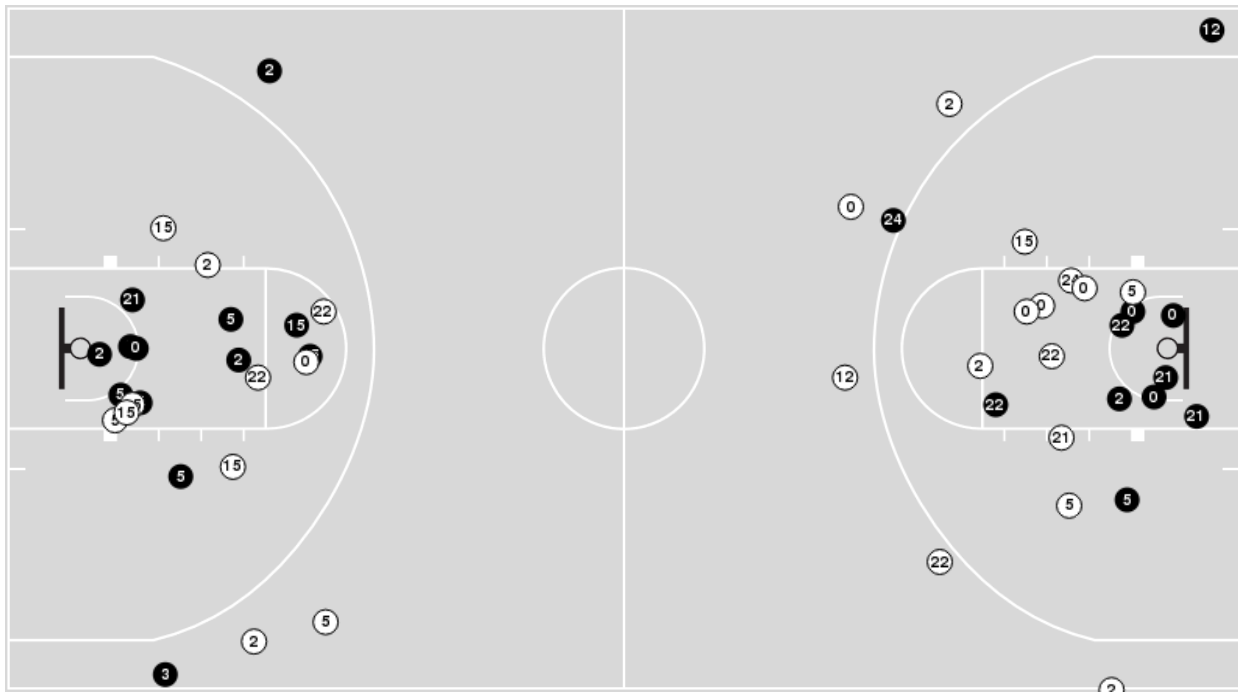

Officials: Joseph Vasziy, Thomas Danaher, Erika Herriman

Players => 0, 1, 2, 3, 4, 5, 11, 12, 15, 21, 22, 24, 30FG Types=>AllResults=>All

Clemson

All Field Goals