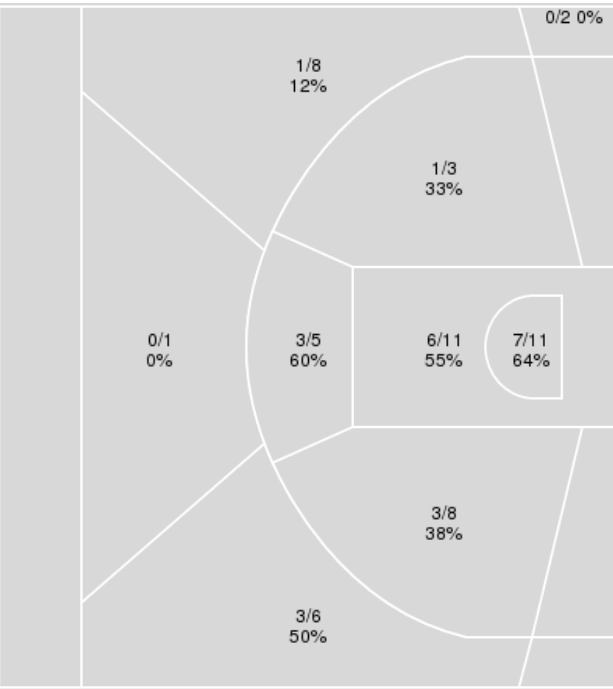

Clemson

Wake Forest	M/A	%
Field Goals	23/60	38
2 Points	14/32	44
3 Points	9/28	32
Free Throws	14/17	82

Clemson	M/A	%
Field Goals	24/55	44
2 Points	20/38	53
3 Points	4/17	24
Free Throws	12/20	60