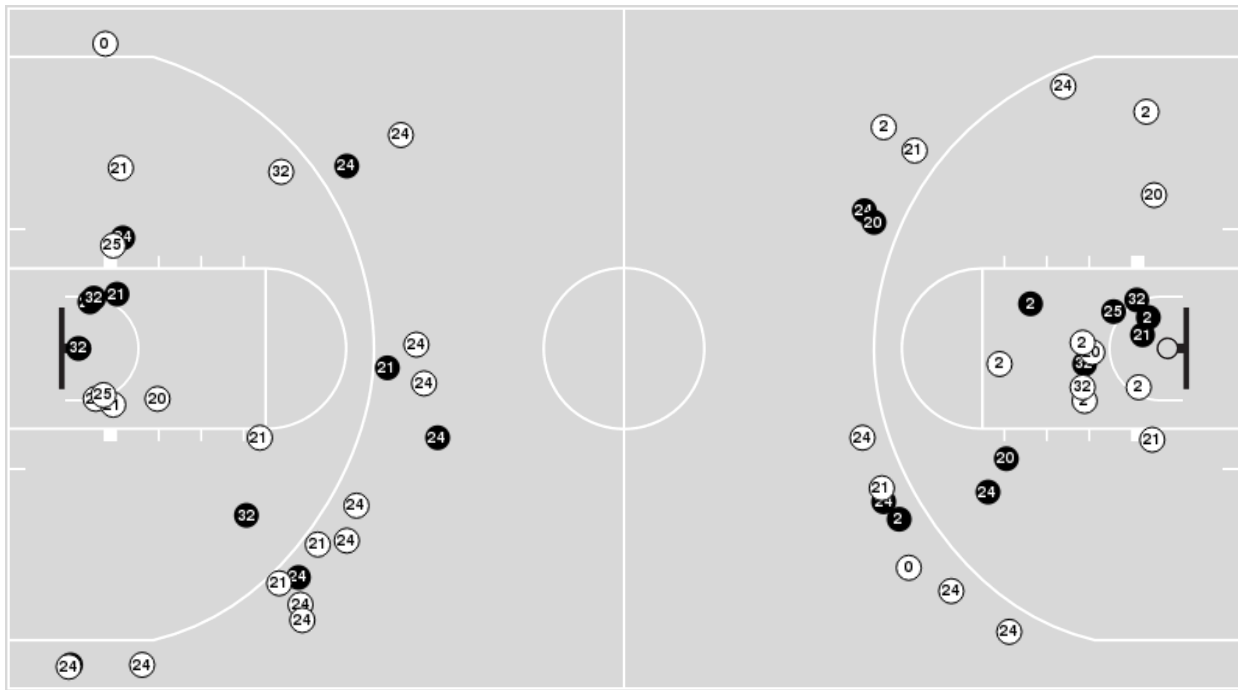

Officials: Maj Forsberg, Teresa Stuck, Bobby Ray

Players => 0, 2, 3, 4, 5, 11, 12, 13, 14, 20, 21, 24, 25, 32FG Types=>AllResults=>All

Wake Forest

All Field Goals