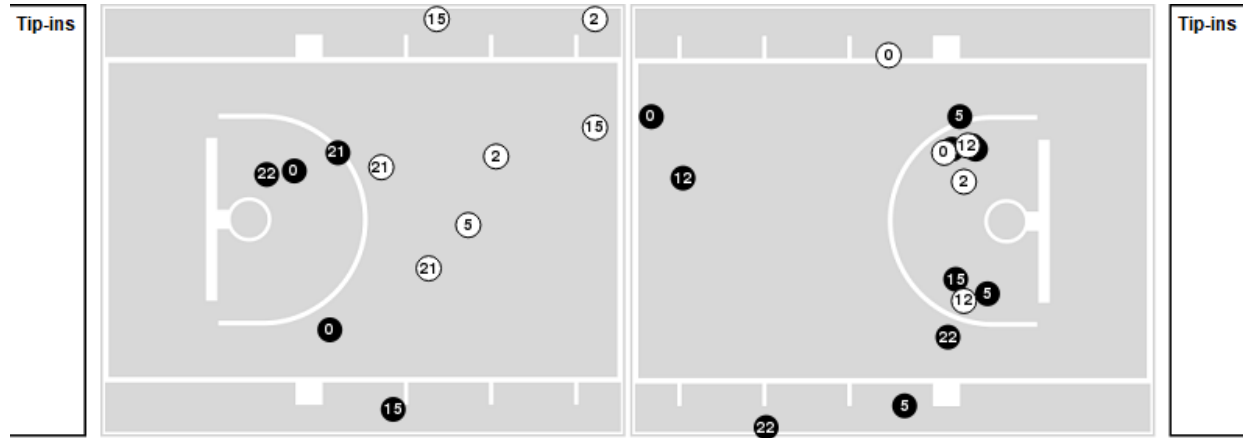

Blow Up Chart

● Made ○ Missed N - Player Number

Clemson	M/A	%
Field Goals	24/55	44
2 Points	20/38	53
3 Points	4/17	24
Free Throws	12/20	60

Clemson	M/A	%
Points in the Paint	26 (13 / 22)	59
Fast Break Points	9 (4/4)	100
Second Chance Points	5 (2/7)	29
Effective FG%	47