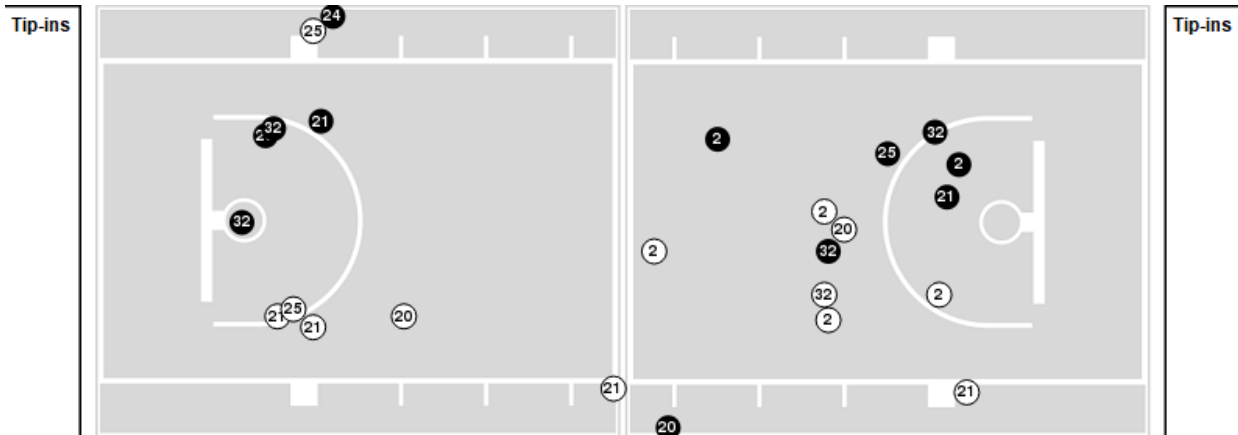

Officials: Maj Forsberg, Teresa Stuck, Bobby Ray

Players => 0, 2, 3, 4, 5, 11, 12, 13, 14, 20, 21, 24, 25, 32FG Types=>AllResults=>All

Wake Forest

All Field Goals

Blow Up Chart

● Made ○ Missed N - Player Number