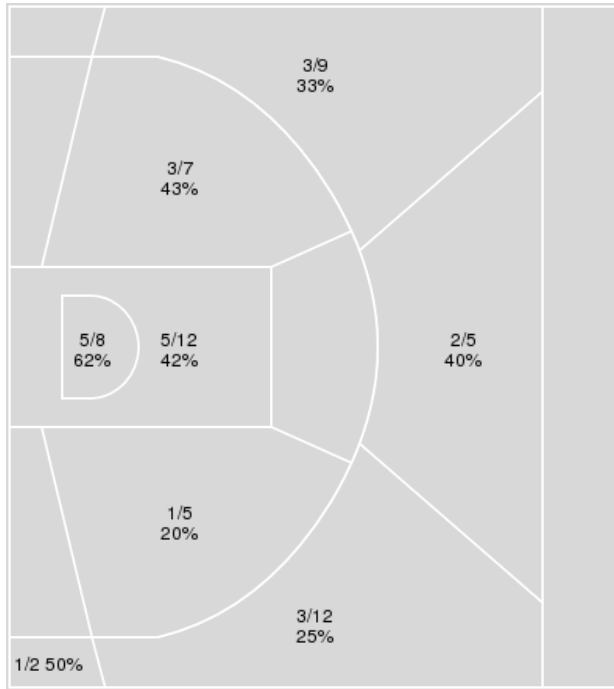

Officials: Maj Forsberg, Teresa Stuck, Bobby Ray

{ Players => 0, 2, 3, 4, 5, 11, 12, 13, 14, 20, 21, 24, 25, 32; } FG Types { Players => All; } FG Types => All; Results => All;
=> All; Results => All;

Wake Forest