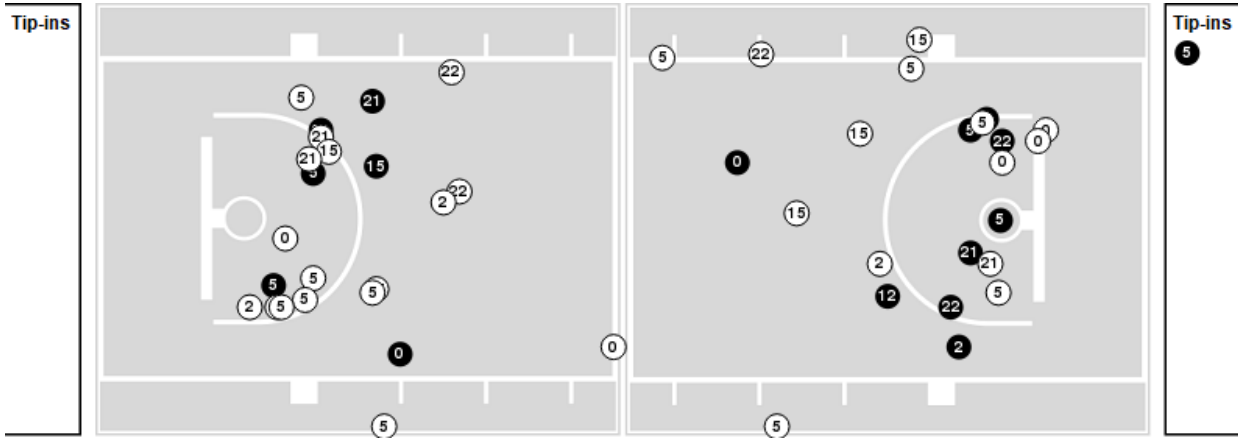

Blow Up Chart

● Made ○ Missed N - Player Number

Clemson	M/A	%
Field Goals	26/72	36
2 Points	20/53	38
3 Points	6/19	32
Free Throws	8/16	50

Clemson	M/A	%
Points in the Paint	32 (16 / 41)	39
Fast Break Points	3 (2/5)	40
Second Chance Points	22 (11/20)	55
Effective FG%	40