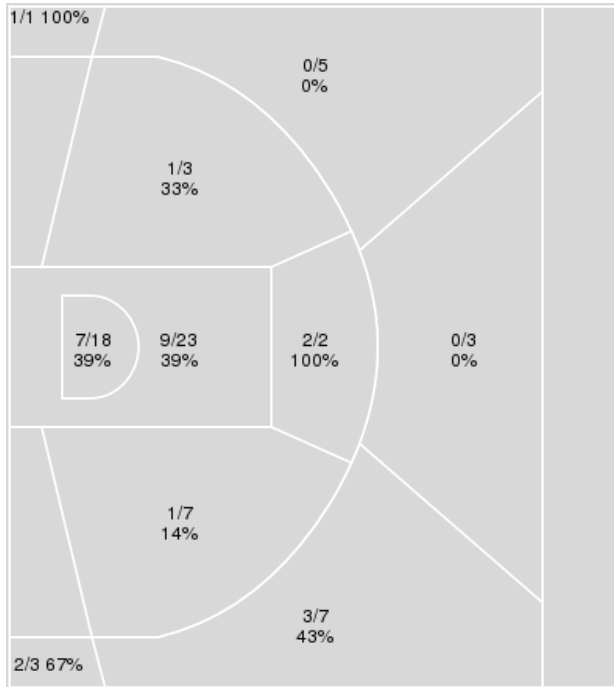

Miami (FL) at Clemson

02/02/23 Littlejohn Coliseum, Clemson
2022-23 Women's Basketball

Officials: Joseph Vaszily, Rod Creech, Teresa Stuck

{ Players => 0, 1, 2, 3, 4, 5, 11, 12, 15, 21, 22, 24, 30; } FG Types => All; Results => All;

{ Players => All; } FG Types => All; Results => All;

Clemson