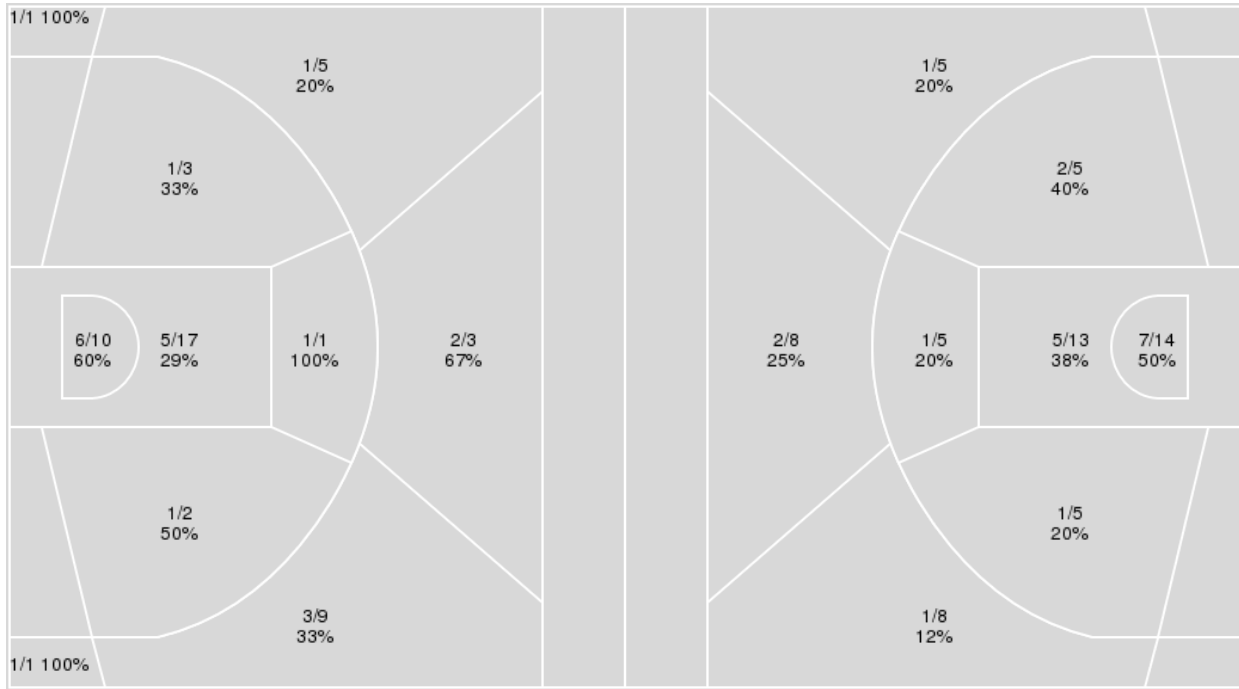

Notre Dame at Clemson

01/19/23 Littlejohn Coliseum, Clemson
2022-23 Women's Basketball

Officials: Timothy Bryant, Billy Smith, Teresa Stuck

{ Players => 0, 1, 2, 3, 4, 5, 11, 12, 15, 21, 22, 24, 30; } FG Types => All; Results => All;

{ Players => 0, 1, 2, 4, 5, 11, 14, 15, 20, 21, 22, 25, 33; } FG Types => All; Results => All;

Clemson

Notre Dame

Clemson	M/A	%
Field Goals	22/52	42
2 Points	14/33	42
3 Points	8/19	42
Free Throws	2/6	33

Notre Dame	M/A	%
Field Goals	20/63	32
2 Points	16/42	38
3 Points	4/21	19
Free Throws	13/21	62