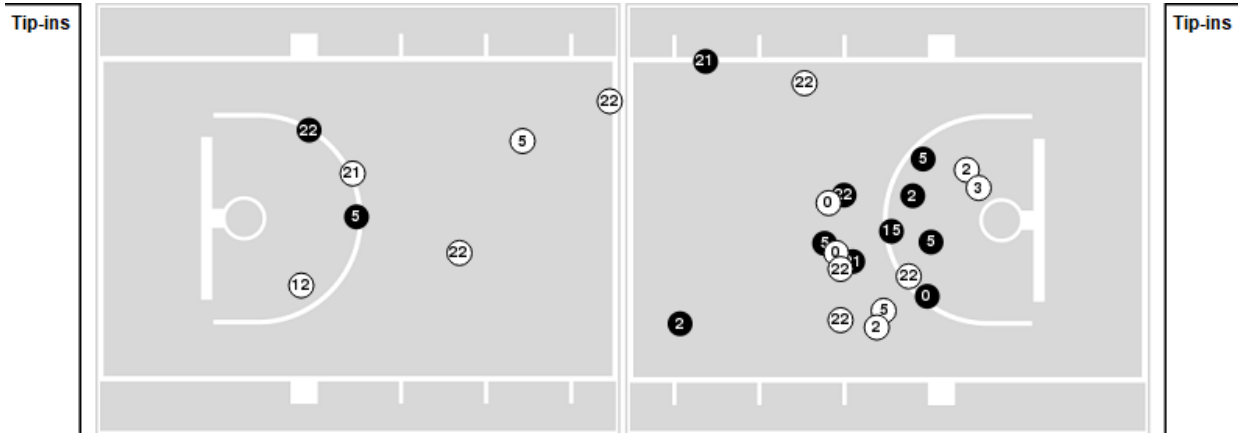

Blow Up Chart

● Made   ○ Missed   N - Player Number

Clemson	M/A	%
Field Goals	22/52	42
2 Points	14/33	42
3 Points	8/19	42
Free Throws	2/6	33

Clemson	M/A	%
Points in the Paint	22 (11 / 27)	41
Fast Break Points	13 (7/7)	100
Second Chance Points	4 (2/7)	29
Effective FG%	50