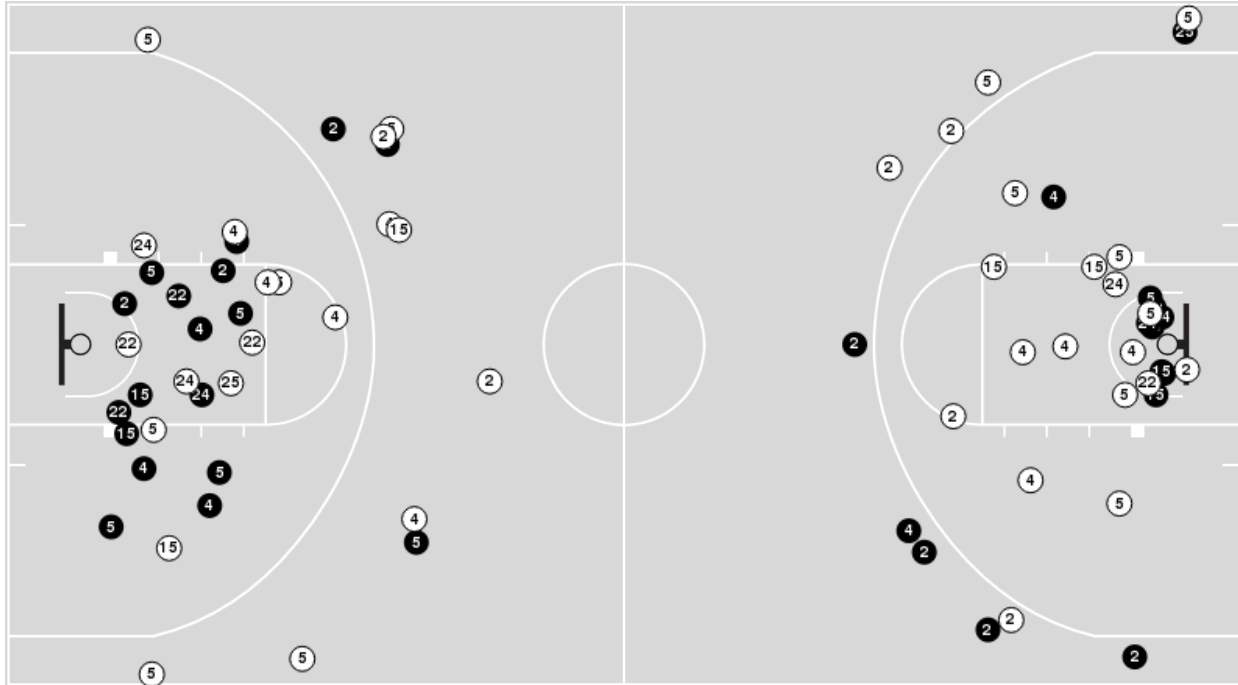

Officials: Karen Preato, Jules Gallien, Mark McClenney

Players => AllFG Types=>AllResults=>All
Syracuse

All Field Goals