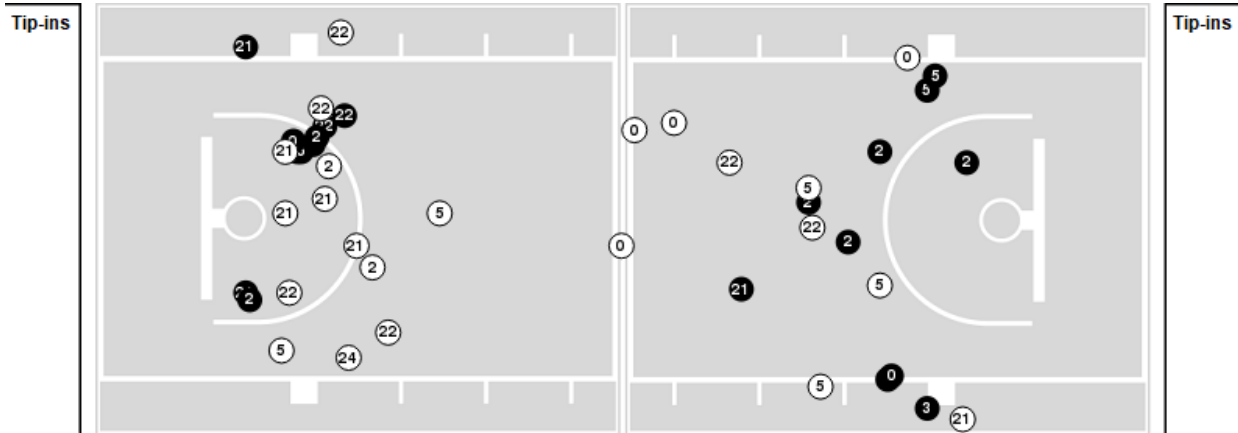

Blow Up Chart

● Made ○ Missed N - Player Number

Clemson	M/A	%
Field Goals	29/71	41
2 Points	22/48	46
3 Points	7/23	30
Free Throws	12/14	86

Clemson	M/A	%
Points in the Paint	32 (16 / 35)	46
Fast Break Points	15 (9/11)	82
Second Chance Points	10 (6/13)	46
Effective FG%	46