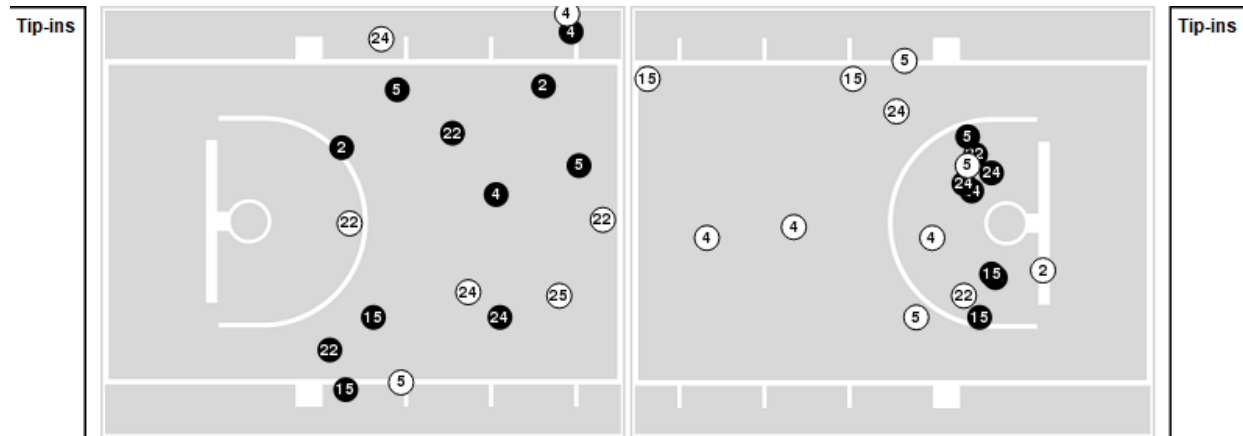

Blow Up Chart

● Made   ○ Missed   N - Player Number

Syracuse	M/A	%
Field Goals	33/73	45
2 Points	24/50	48
3 Points	9/23	39
Free Throws	16/20	80

Syracuse	M/A	%
Points in the Paint	34 (17 / 32)	53
Fast Break Points	6 (4/5)	80
Second Chance Points	23 (12/21)	57
Effective FG%	51