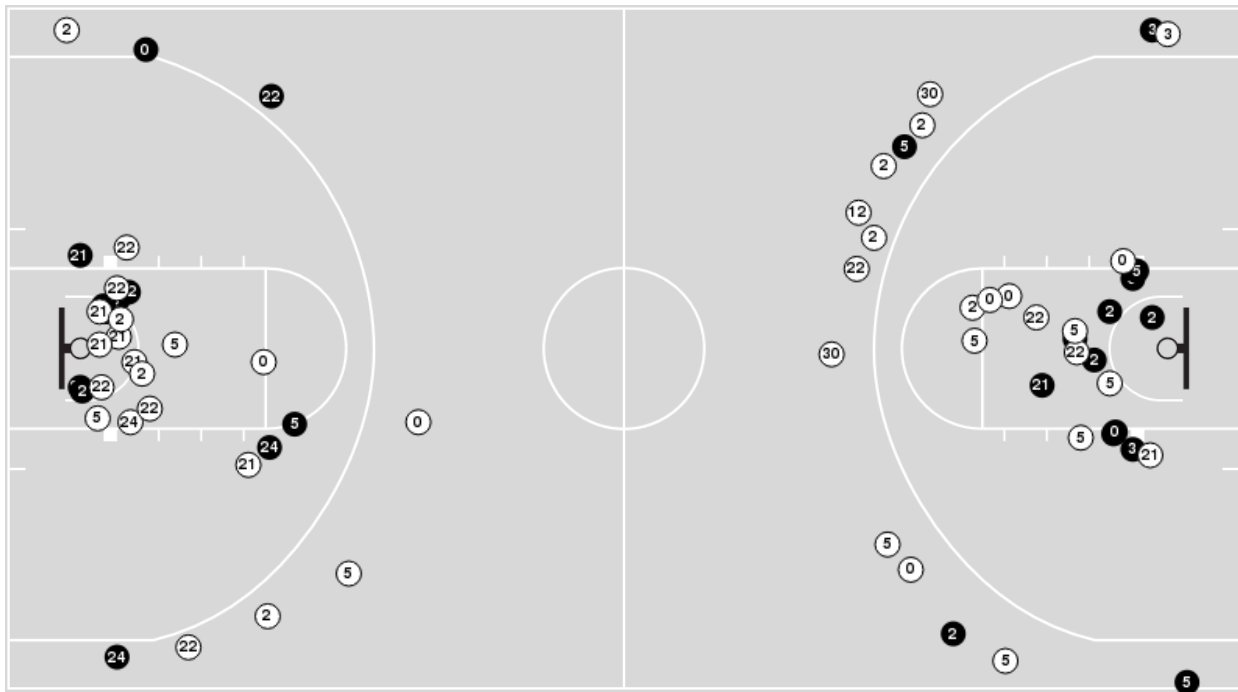

Officials: Karen Preato, Jules Gallien, Mark McClenney

Players => AllFG Types=>AllResults=>All

Clemson

All Field Goals