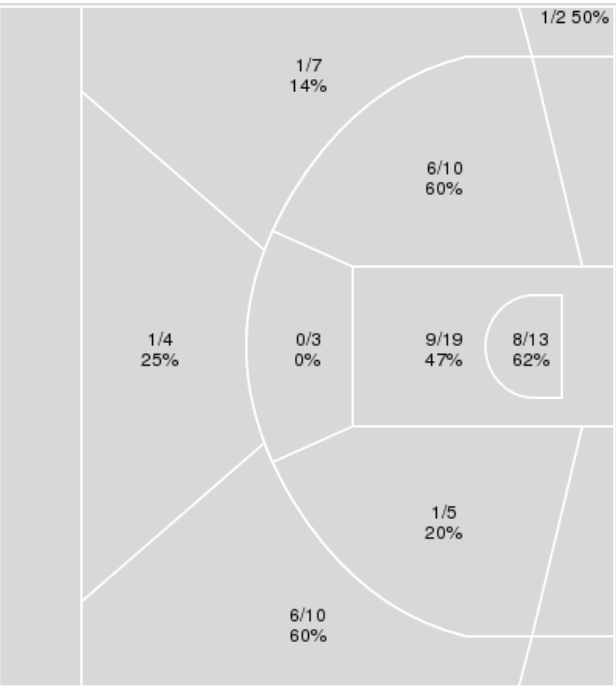

Syracuse

Clemson	M/A	%
Field Goals	29/71	41
2 Points	22/48	46
3 Points	7/23	30
Free Throws	12/14	86

Syracuse	M/A	%
Field Goals	33/73	45
2 Points	24/50	48
3 Points	9/23	39
Free Throws	16/20	80