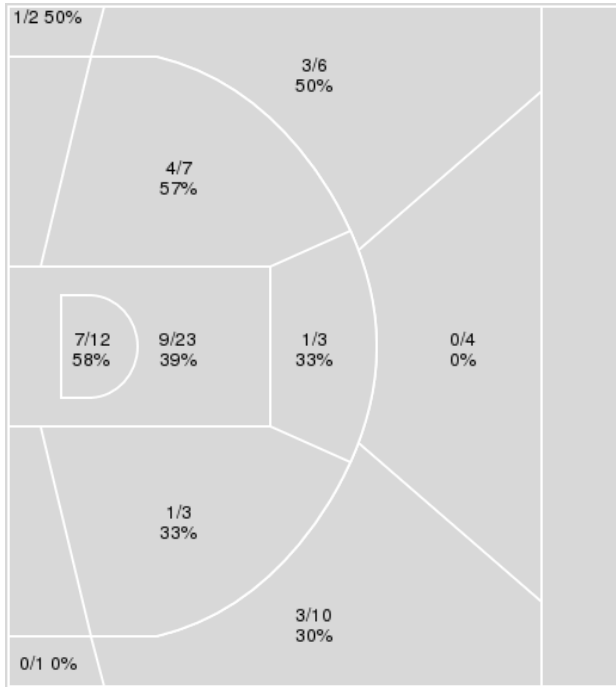

Syracuse at Clemson

01/08/23 Littlejohn Coliseum, Clemson
2022-23 Women's Basketball

Game Time: 2:00 PM
Game Duration: 1:58
Attendance: 906

Officials: Karen Preato, Jules Gallien, Mark McClenney

{ Players => All; } FG Types => All; Results => All;

{ Players => All; } FG Types => All; Results => All;

Clemson