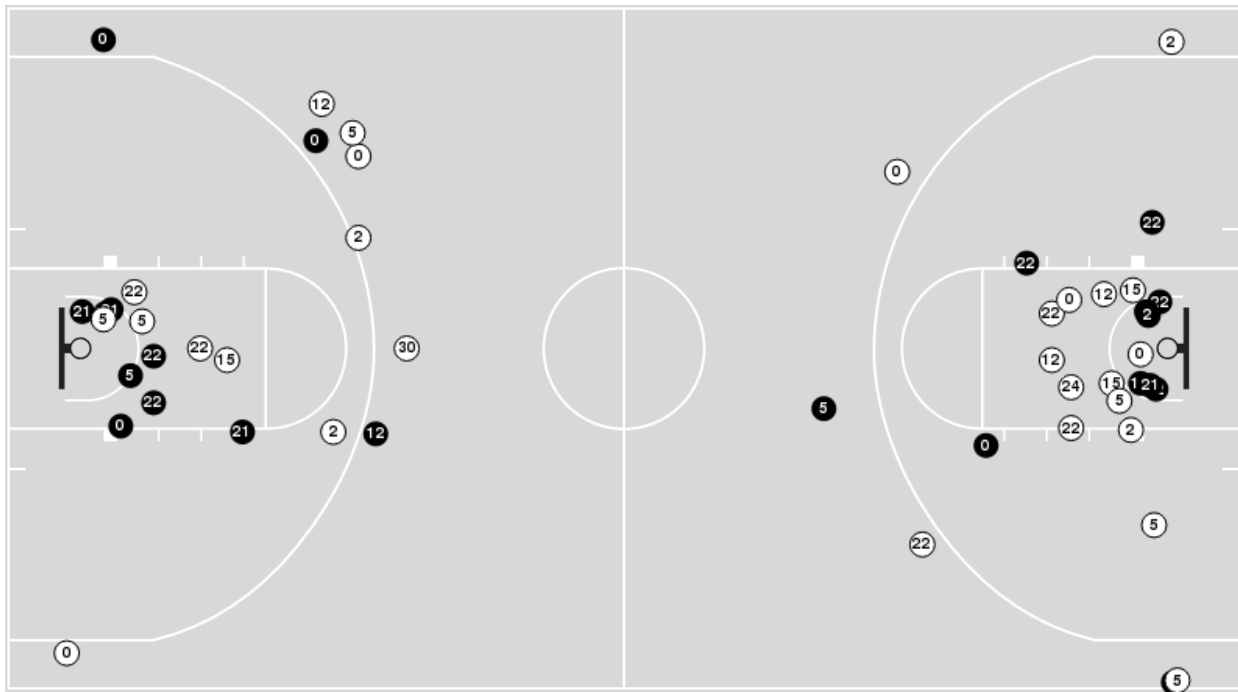

Players => AllFG Types=>AllResults=>All

Clemson

All Field Goals