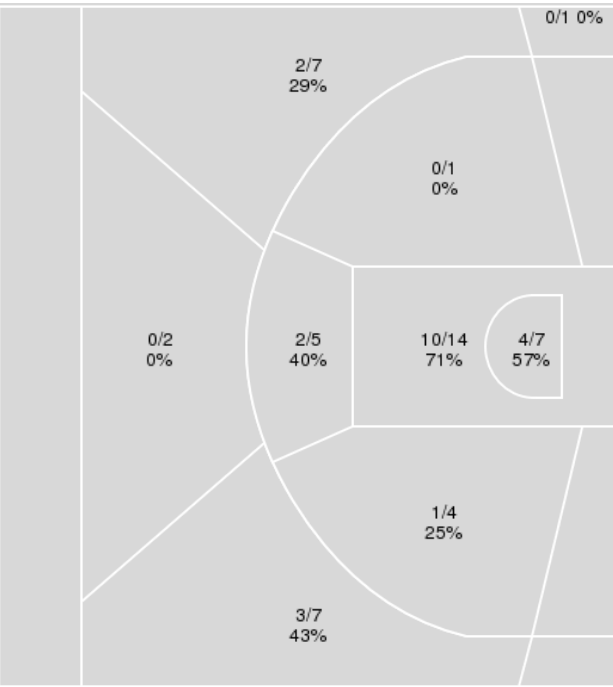

Wake Forest

Clemson	M/A	%
Field Goals	22/50	44
2 Points	17/35	49
3 Points	5/15	33
Free Throws	11/15	73

Wake Forest	M/A	%
Field Goals	22/48	46
2 Points	17/31	55
3 Points	5/17	29
Free Throws	10/15	67