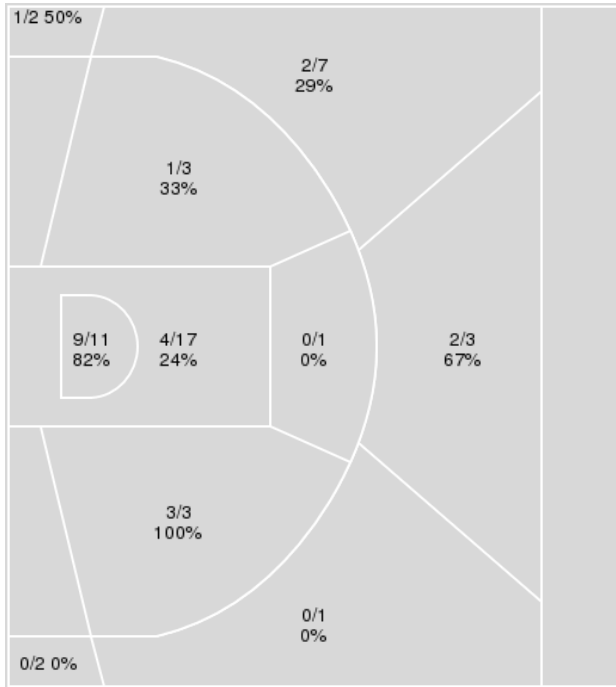

Wake Forest at Clemson

01/01/23 Littlejohn Coliseum, Clemson
2022-23 Women's Basketball

Officials: Katie Lukanich, Mark Berger, Kevin Sparrock

{ Players => All; } FG Types => All; Results => All;

{ Players => All; } FG Types => All; Results => All;

Clemson