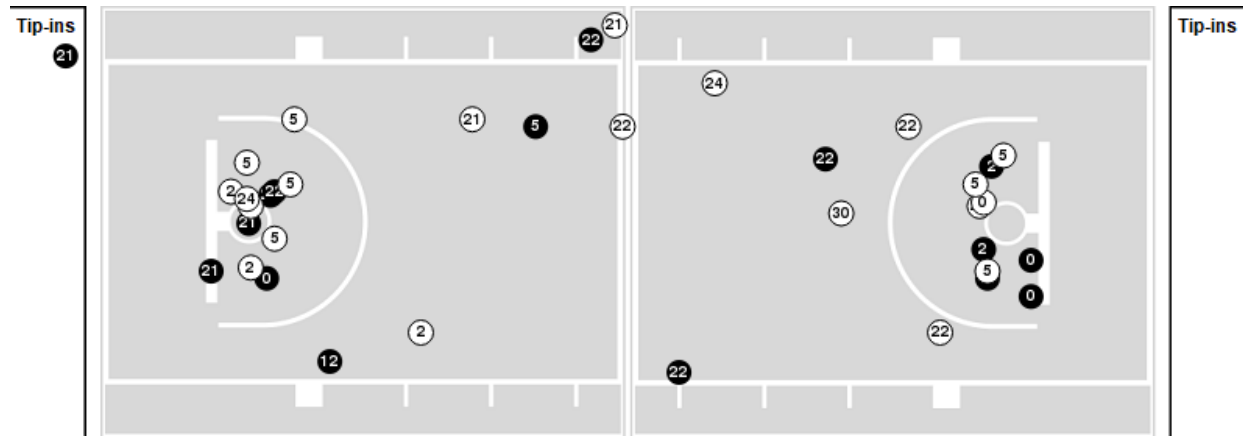

Blow Up Chart

● Made   ○ Missed   N - Player Number

Clemson	M/A	%
Field Goals	23/68	34
2 Points	16/40	40
3 Points	7/28	25
Free Throws	6/9	67

Clemson	M/A	%
Points in the Paint	28 (14 / 34)	41
Fast Break Points	15 (9/11)	82
Second Chance Points	5 (3/9)	33
Effective FG%	39