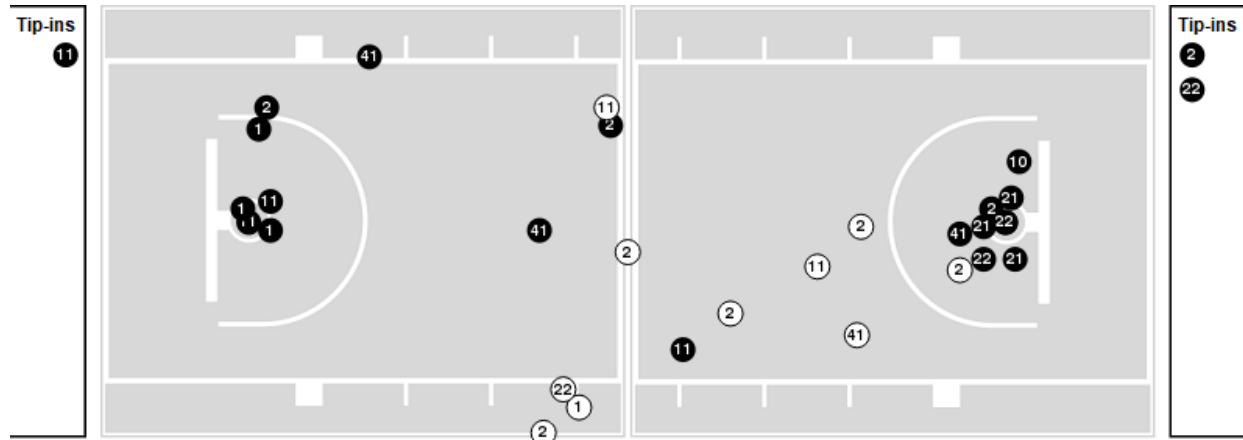

Blow Up Chart

● Made ○ Missed N - Player Number

NC State	M/A	%
Field Goals	30/59	51
2 Points	21/36	58
3 Points	9/23	39
Free Throws	8/14	57

NC State	M/A	%
Points in the Paint	36 (18 / 25)	72
Fast Break Points	13 (7/7)	100
Second Chance Points	9 (5/11)	45
Effective FG%	58