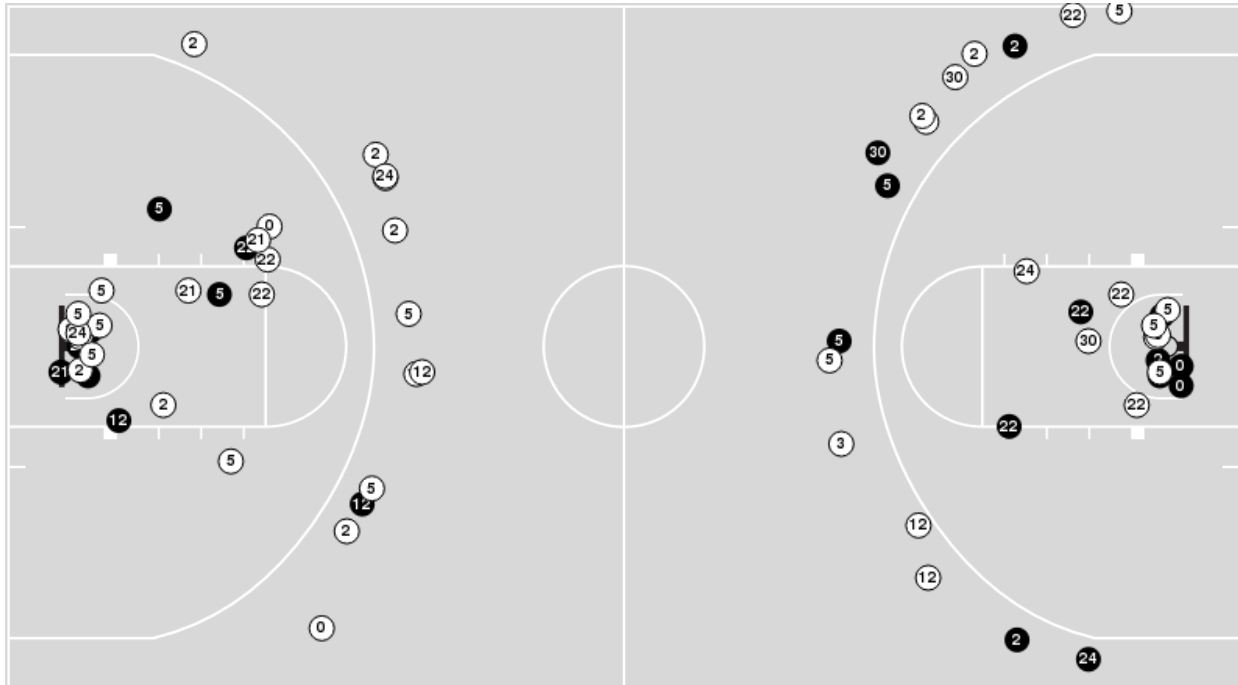

Players => AllFG Types=>AllResults=>All

Clemson

All Field Goals