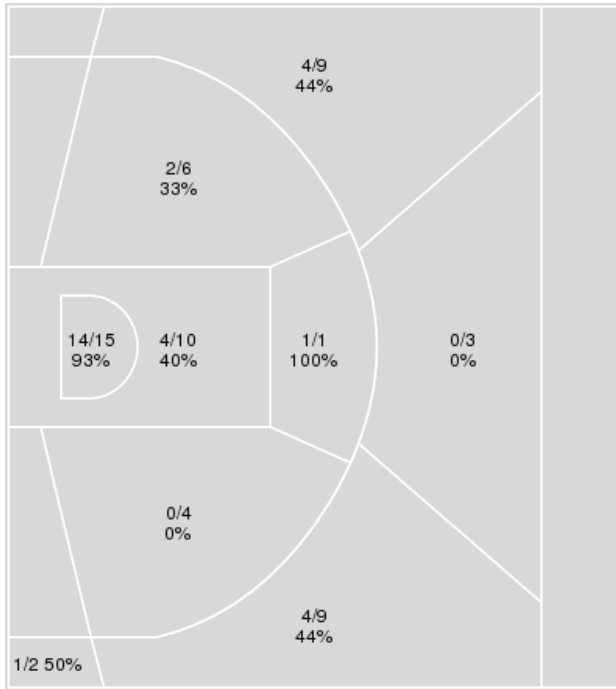

Clemson at NC State

12/18/22 Reynolds Coliseum, Raleigh
2022-23 Women's Basketball

Game Time: 6:00 PM
Game Duration: 1:46
Attendance: 5,500

Officials: Karen Preato, Billy Smith, Ashley Gloss

{ Players => 1, 2, 3, 5, 10, 11, 21, 22, 23, 32, 41; } FG Types => All;
Results => All;

{ Players => All; } FG Types => All; Results => All;

NC State