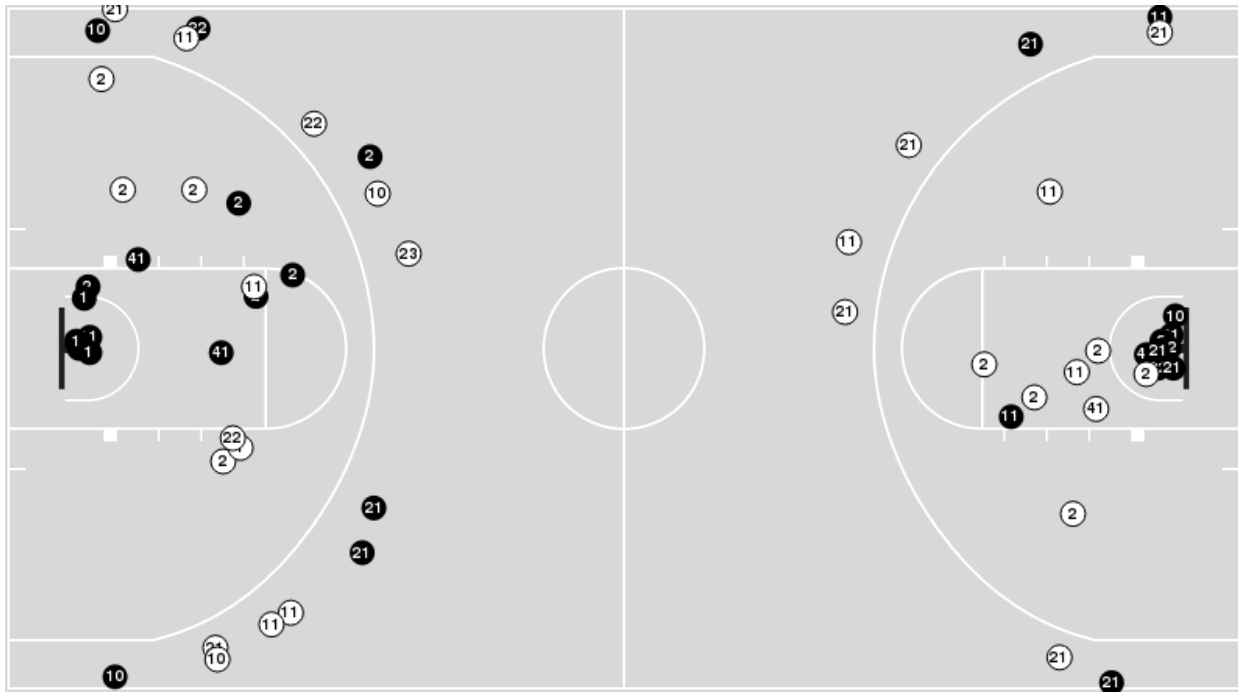

Players => 1, 2, 3, 5, 10, 11, 21, 22, 23, 32, 41FG Types=>AllResults=>All

NC State

All Field Goals