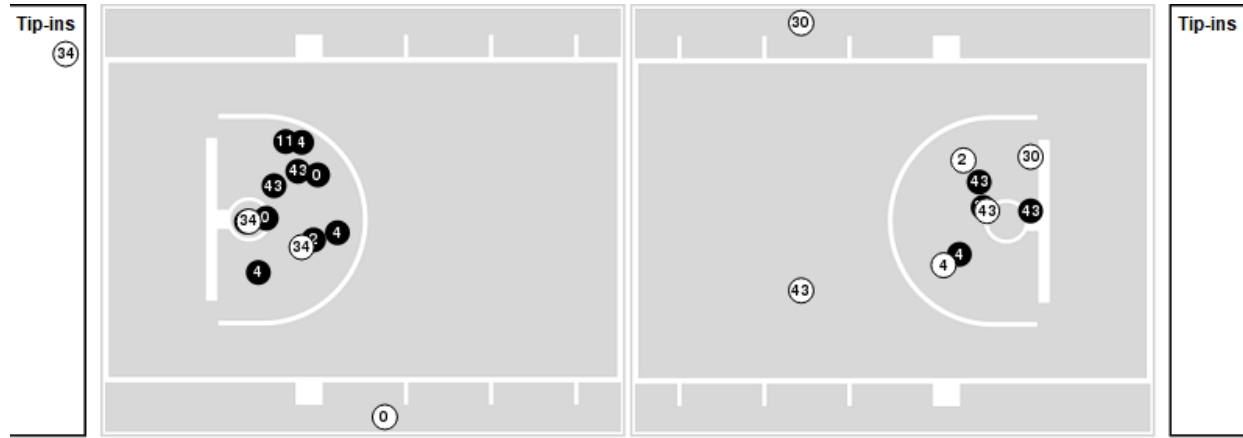

Blow Up Chart

● Made   ○ Missed   N - Player Number

Arkansas	M/A	%
Field Goals	23/48	48
2 Points	14/25	56
3 Points	9/23	39
Free Throws	21/35	60

Arkansas	M/A	%
Points in the Paint	28 (14 / 21)	67
Fast Break Points	21 (12/15)	80
Second Chance Points	7 (4/7)	57
Effective FG%	57