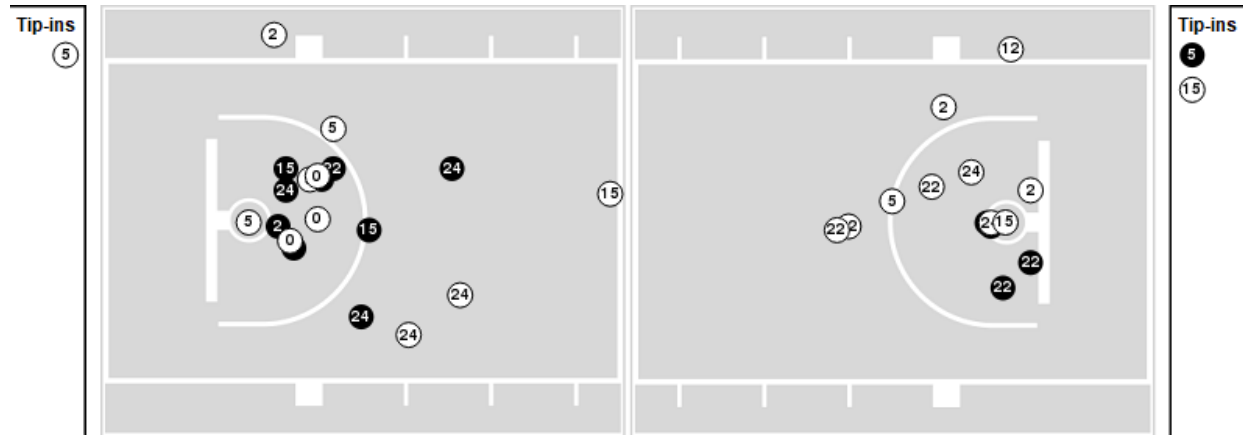

Game Time: 9:35 PM  
Game Duration: 2:06  
Attendance: 1,724

Officials: Mark McClenney, Brandon Enterline, Whitney Armstrong

Players => AllFG Types=>AllResults=>All

**Clemson**

**All Field Goals**

**Blow Up Chart**