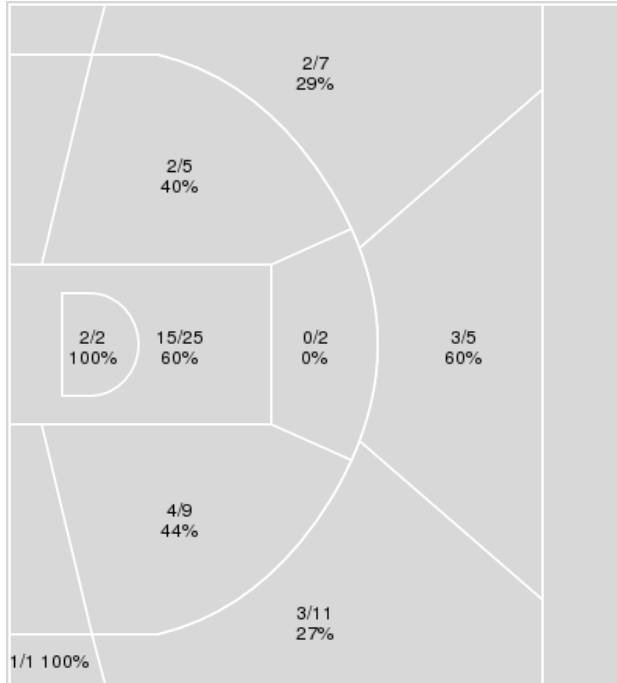

Radford at Clemson

12/20/22 Littlejohn Coliseum, Clemson
2022-23 Women's Basketball

Game Time: 1:00 PM
Game Duration: 2:01
Attendance: 767

Officials: Brandon Enterline, Courtney Robinson, Josh Howell

{ Players => All; } FG Types => All; Results => All;

{ Players => All; } FG Types => All; Results => All;

Clemson