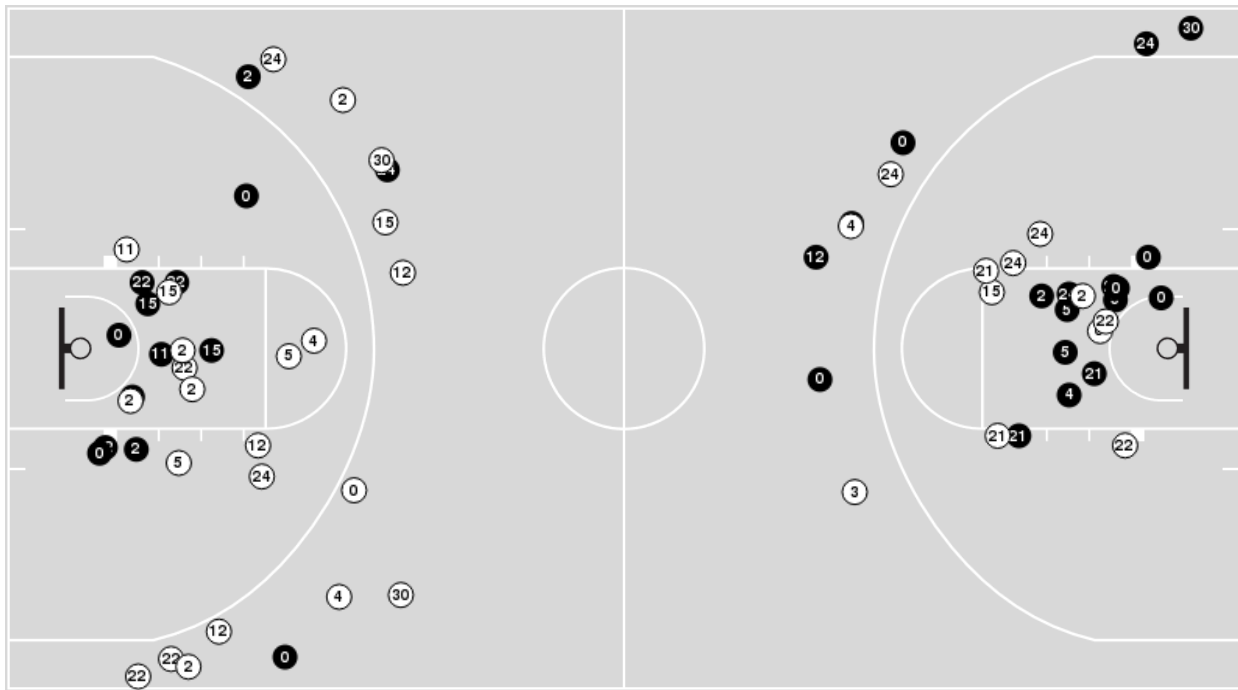

Radford at Clemson

12/20/22 Littlejohn Coliseum, Clemson
2022-23 Women's Basketball

Officials: Brandon Enterline, Courtney Robinson, Josh Howell

Players => AllFG Types=>AllResults=>All

Clemson

All Field Goals