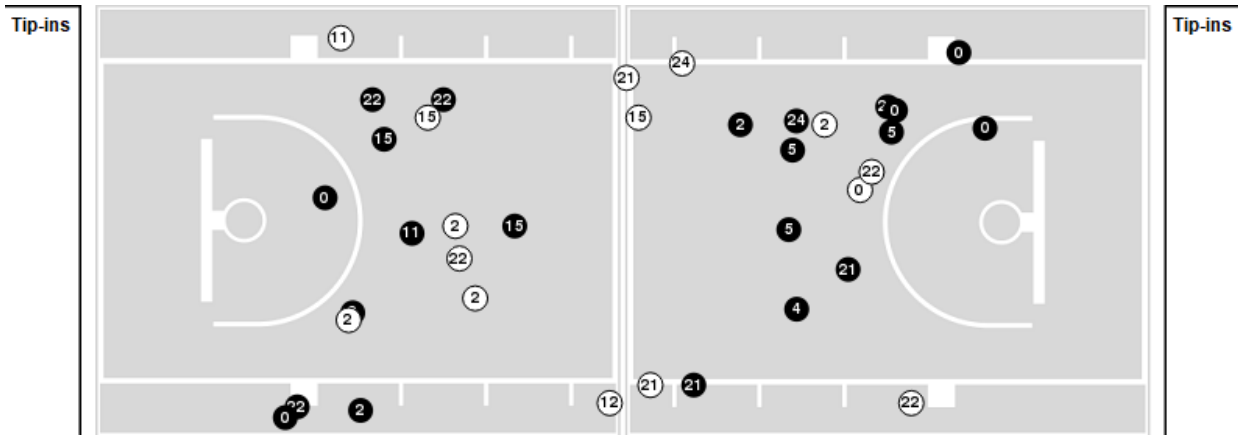

Blow Up Chart

● Made   ○ Missed   N - Player Number

Clemson	M/A	%
Field Goals	32/67	48
2 Points	23/43	53
3 Points	9/24	38
Free Throws	8/12	67

Clemson	M/A	%
Points in the Paint	34 (17 / 27)	63
Fast Break Points	14 (8/10)	80
Second Chance Points	17 (8/13)	62
Effective FG%	54