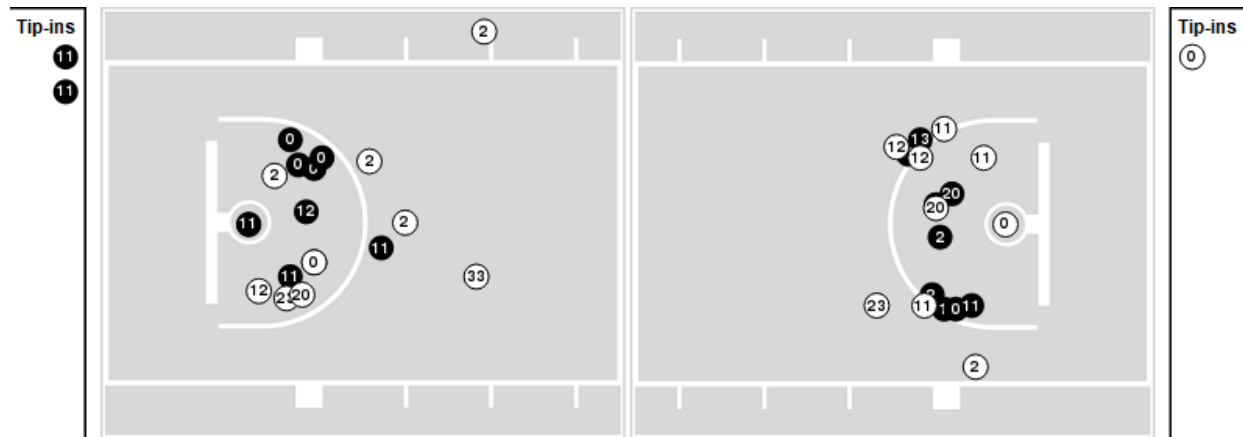

Blow Up Chart

● Made   ○ Missed   N - Player Number

Georgia St.	M/A	%
Field Goals	22/60	37
2 Points	20/45	44
3 Points	2/15	13
Free Throws	12/17	71

Georgia St.	M/A	%
Points in the Paint	36 (18 / 36)	50
Fast Break Points	10 (6/7)	86
Second Chance Points	13 (9/14)	64
Effective FG%	38