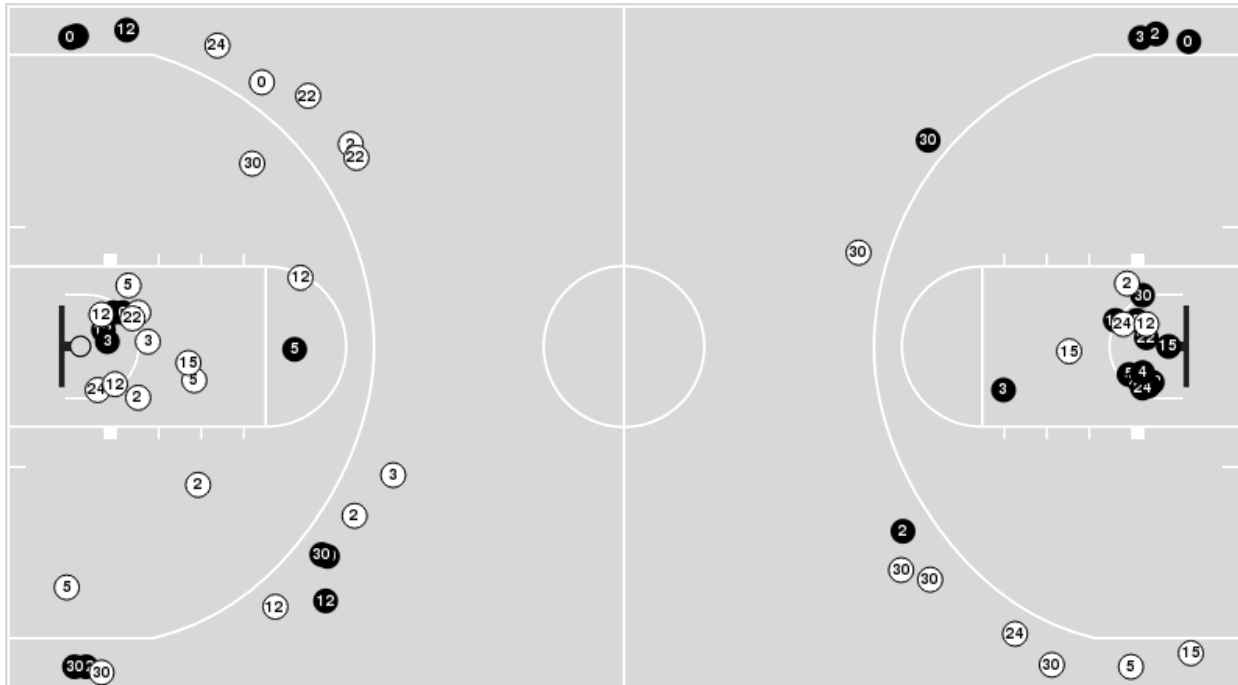

Players => 0, 1, 2, 3, 4, 5, 11, 12, 15, 21, 22, 24, 30 FG Types=>AllResults=>All

Clemson

All Field Goals