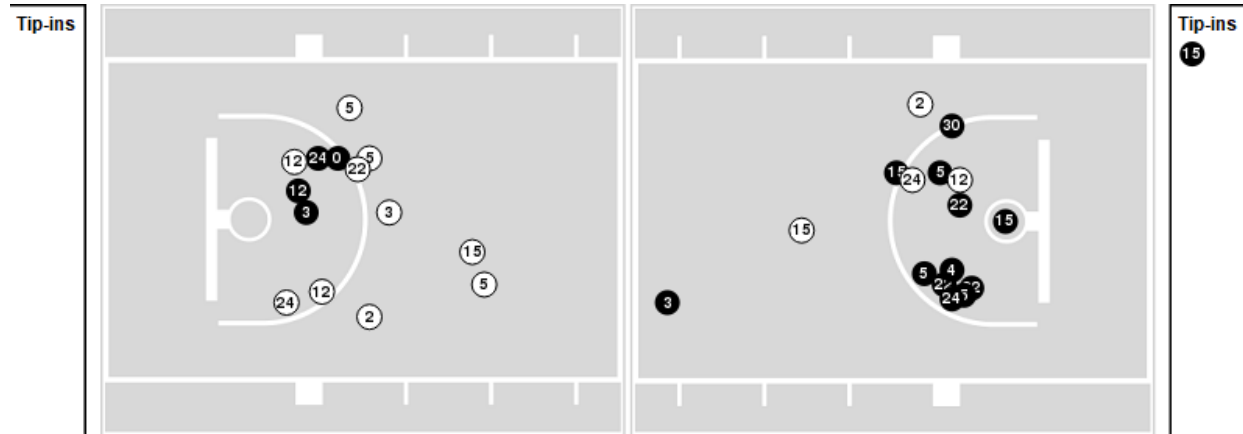

Blow Up Chart

● Made ○ Missed N - Player Number

Clemson	M/A	%
Field Goals	30/64	47
2 Points	17/35	49
3 Points	13/29	45
Free Throws	12/13	92

Clemson	M/A	%
Points in the Paint	32 (16 / 30)	53
Fast Break Points	16 (11/11)	100
Second Chance Points	8 (6/11)	55
Effective FG%	57