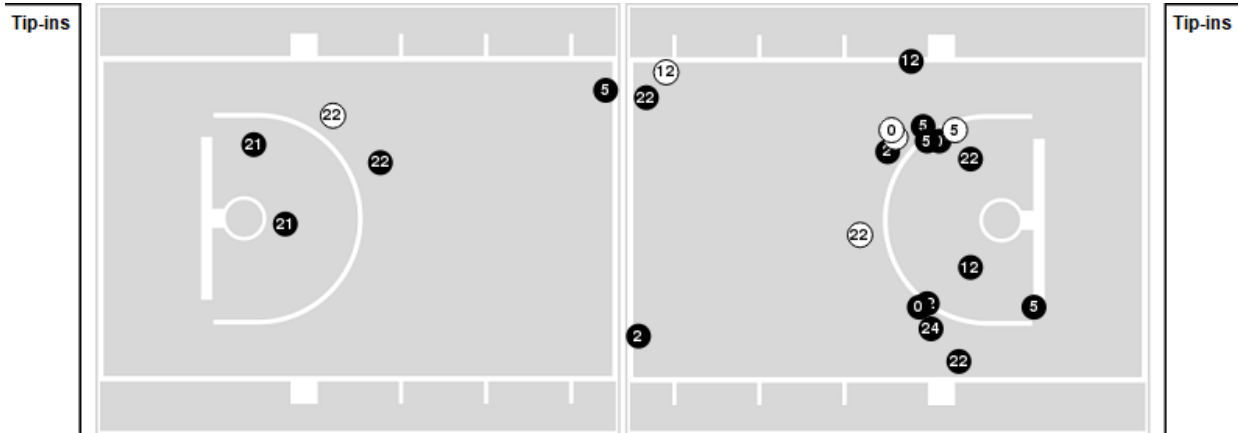

Blow Up Chart

● Made   ○ Missed   N - Player Number

Clemson	M/A	%
Field Goals	24/59	41
2 Points	19/36	53
3 Points	5/23	22
Free Throws	11/17	65

Clemson	M/A	%
Points in the Paint	34 (17 / 23)	74
Fast Break Points	9 (6/9)	67
Second Chance Points	19 (12/20)	60
Effective FG%	45