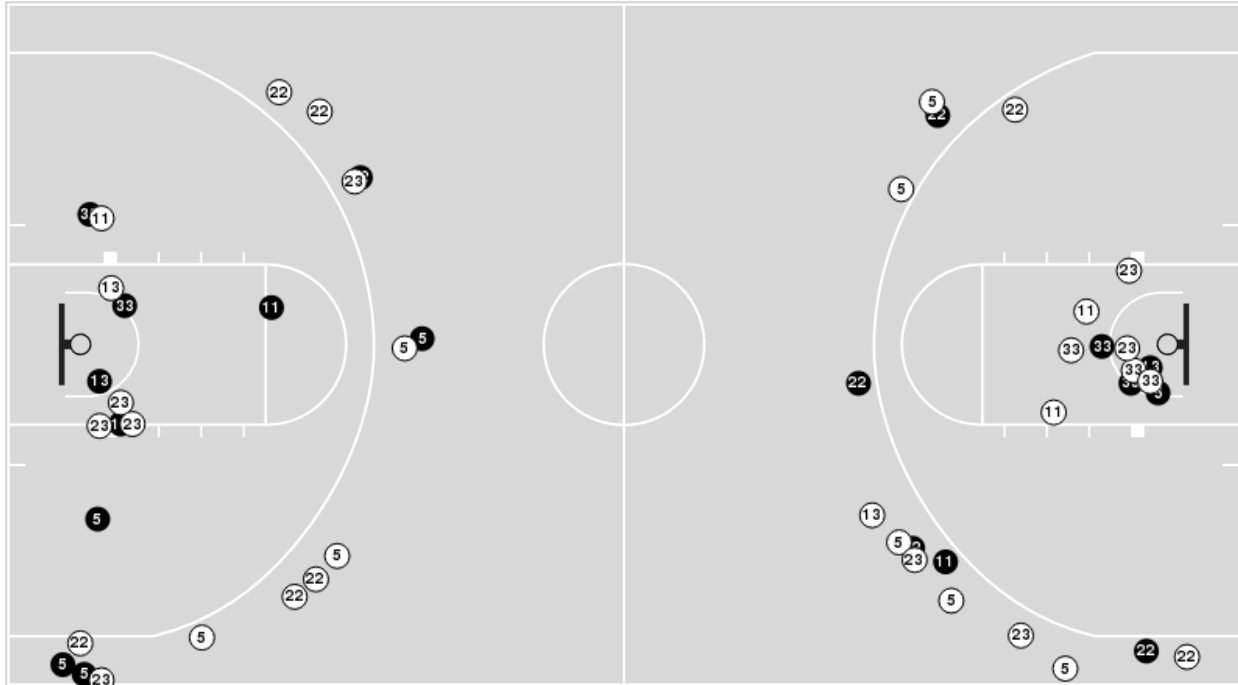

Officials: Bryan Brunette, Bruce Morris, Erika Herriman

Players => AllFG Types=>AllResults=>All
Virginia Tech

All Field Goals