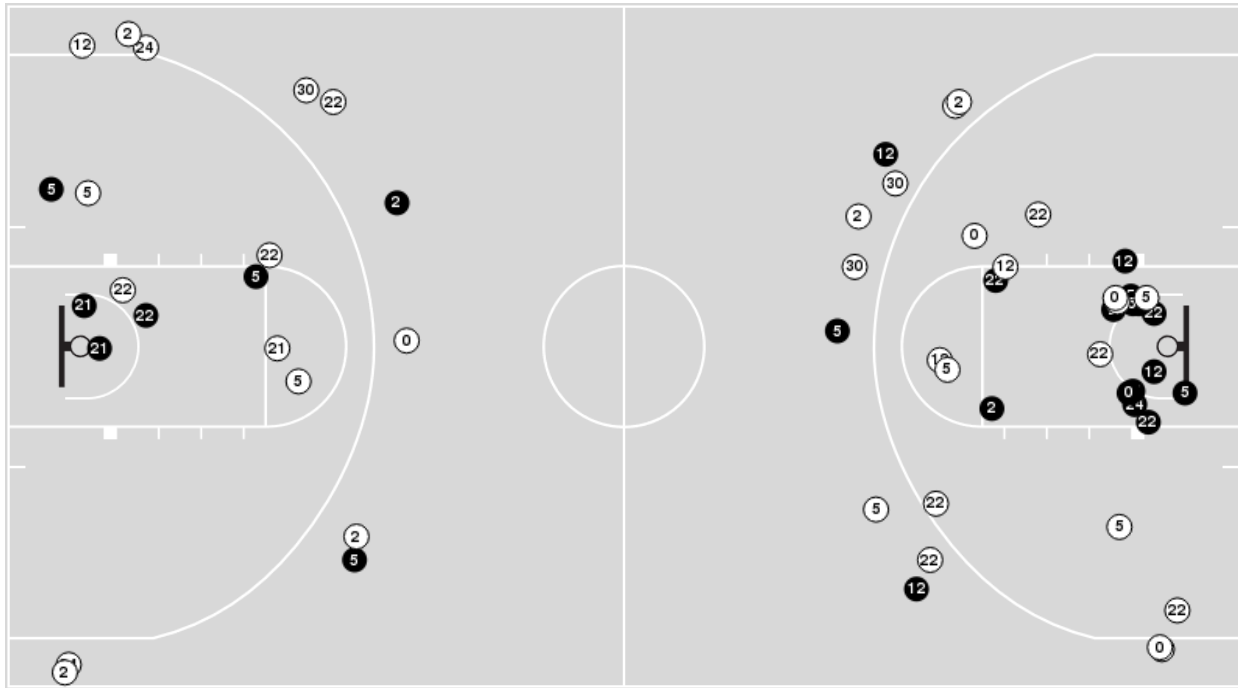

Officials: Bryan Brunette, Bruce Morris, Erika Herriman

Players => AllFG Types=>AllResults=>All

Clemson

All Field Goals