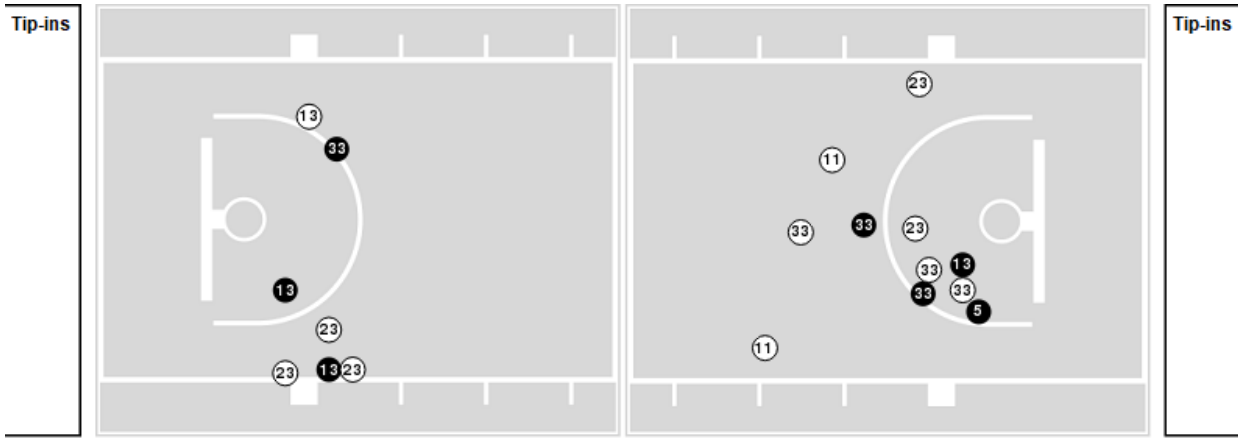

Blow Up Chart

● Made ○ Missed N - Player Number

Virginia Tech	M/A	%
Field Goals	19/51	37
2 Points	10/23	43
3 Points	9/28	32
Free Throws	12/20	60

Virginia Tech	M/A	%
Points in the Paint	14 (7 / 17)	41
Fast Break Points	6 (4/4)	100
Second Chance Points	11 (7/13)	54
Effective FG%	46