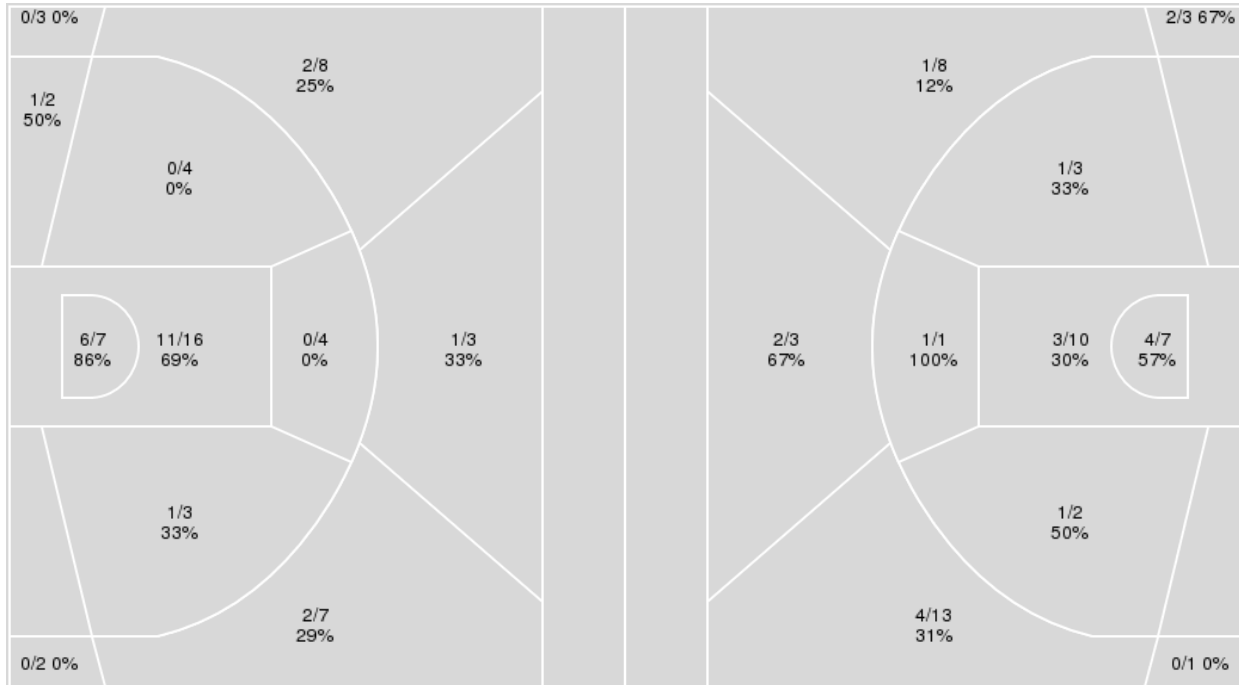

Officials: Bryan Brunette, Bruce Morris, Erika Herriman

{ Players => All; } FG Types => All; Results => All;

{ Players => All; } FG Types => All; Results => All;

Clemson

Virginia Tech

Clemson	M/A	%
Field Goals	24/59	41
2 Points	19/36	53
3 Points	5/23	22
Free Throws	11/17	65

Virginia Tech	M/A	%
Field Goals	19/51	37
2 Points	10/23	43
3 Points	9/28	32
Free Throws	12/20	60