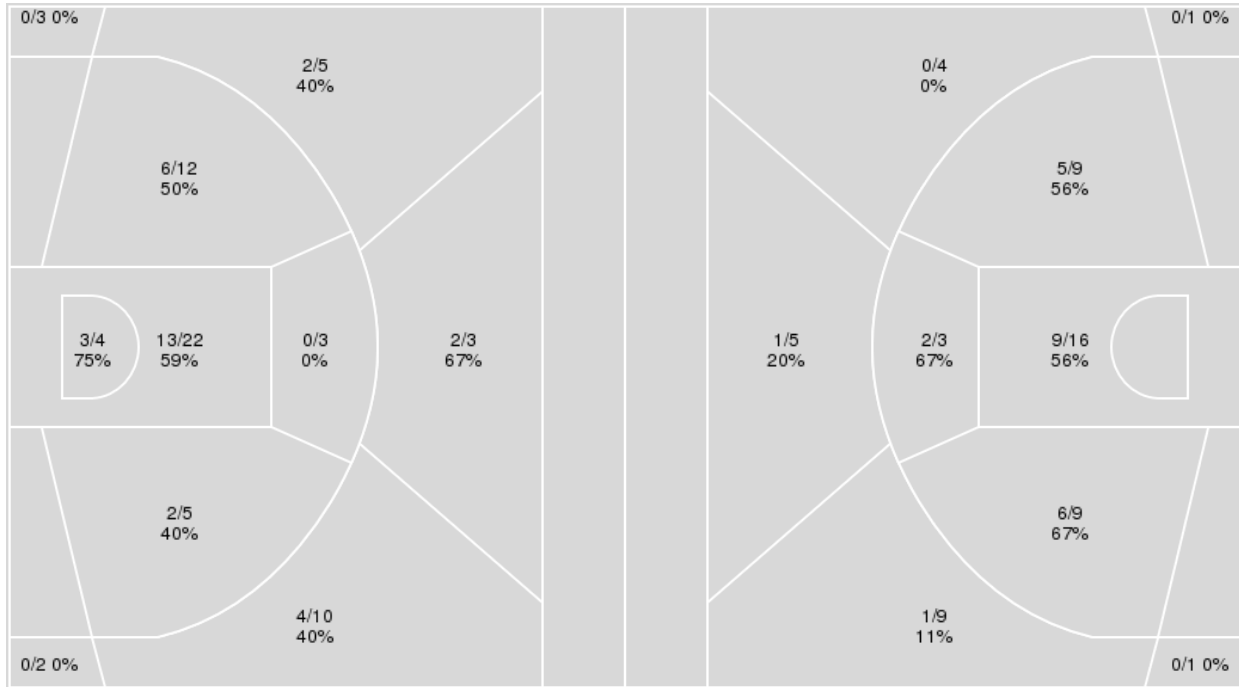

Charlotte at Clemson

12/08/22 Littlejohn Coliseum, Clemson
2022-23 Women's Basketball

Officials: Angelica Suffren, Bruce Morris, Tommi Paris

{ Players => 0, 1, 2, 3, 4, 5, 11, 12, 15, 21, 22, 24, 30; } FG Types => All; Results => All;

{ Players => 0, 1, 3, 5, 10, 12, 13, 15, 20, 23, 31, 44; } FG Types => All; Results => All;

Clemson

Charlotte

Clemson	M/A	%
Field Goals	32/69	46
2 Points	24/46	52
3 Points	8/23	35
Free Throws	7/14	50

Charlotte	M/A	%
Field Goals	24/57	42
2 Points	22/37	59
3 Points	2/20	10
Free Throws	4/9	44