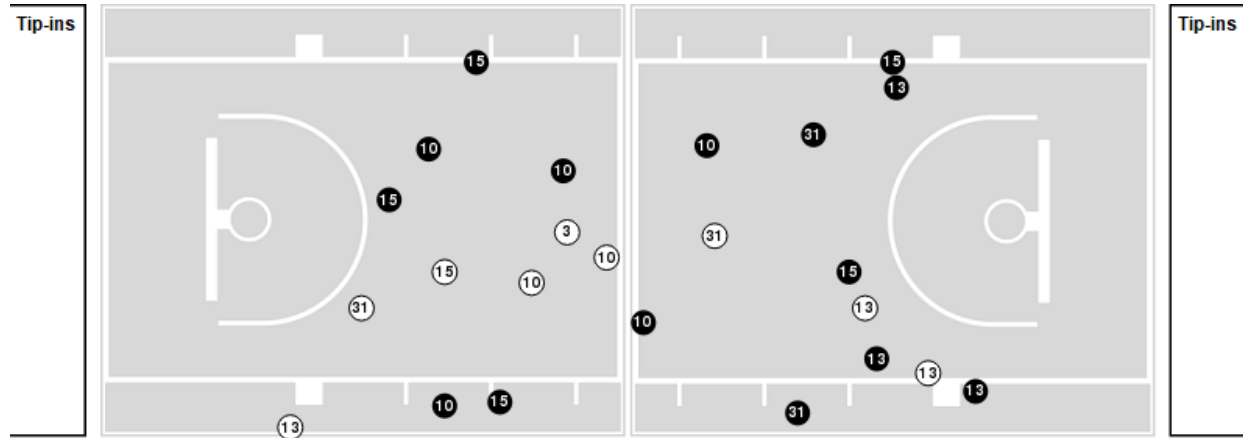

Blow Up Chart

● Made ○ Missed N - Player Number

Charlotte	M/A	%
Field Goals	24/57	42
2 Points	22/37	59
3 Points	2/20	10
Free Throws	4/9	44

Charlotte	M/A	%
Points in the Paint	18 (9 / 16)	56
Fast Break Points	6 (3/3)	100
Second Chance Points	4 (2/6)	33
Effective FG%	44