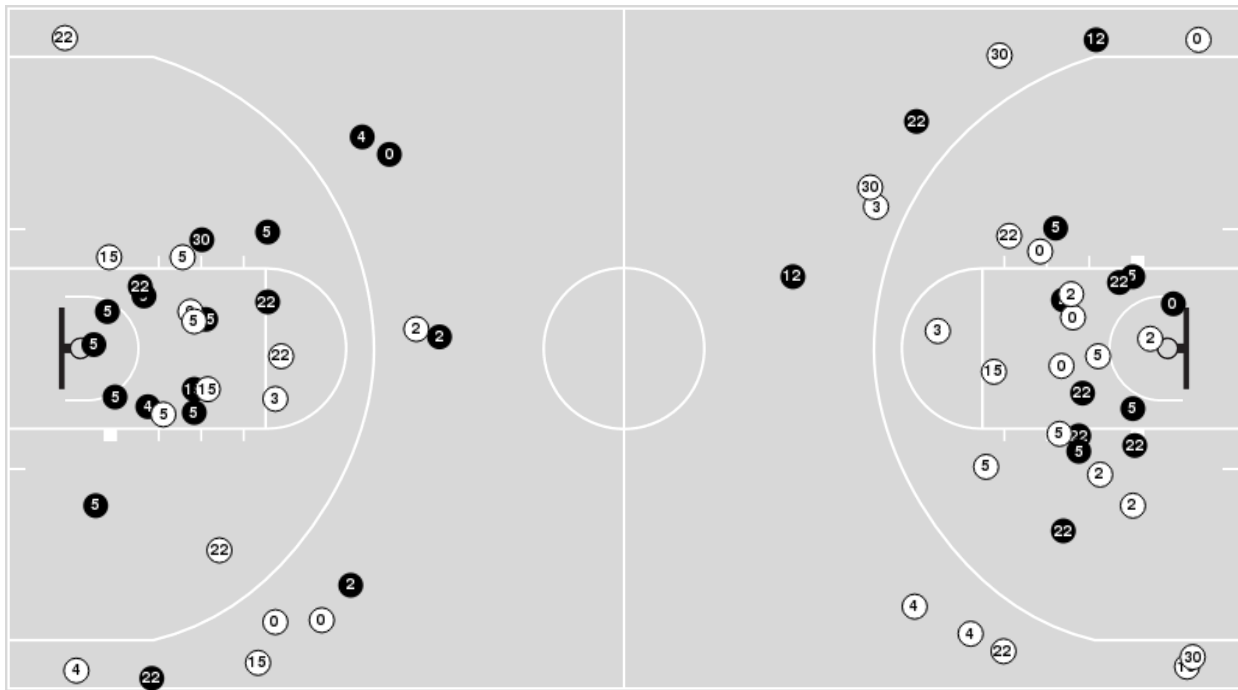

Players => 0, 1, 2, 3, 4, 5, 11, 12, 15, 21, 22, 24, 30FG Types=>AllResults=>All

Clemson

All Field Goals