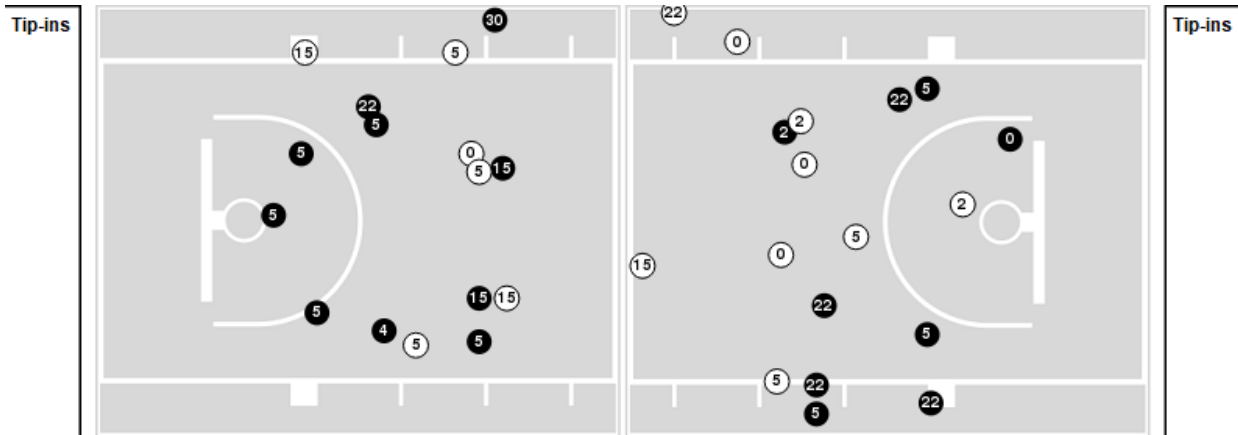

Blow Up Chart

● Made ○ Missed N - Player Number

Clemson	M/A	%
Field Goals	32/69	46
2 Points	24/46	52
3 Points	8/23	35
Free Throws	7/14	50

Clemson	M/A	%
Points in the Paint	32 (16 / 26)	62
Fast Break Points	15 (8/9)	89
Second Chance Points	8 (5/11)	45
Effective FG%	52